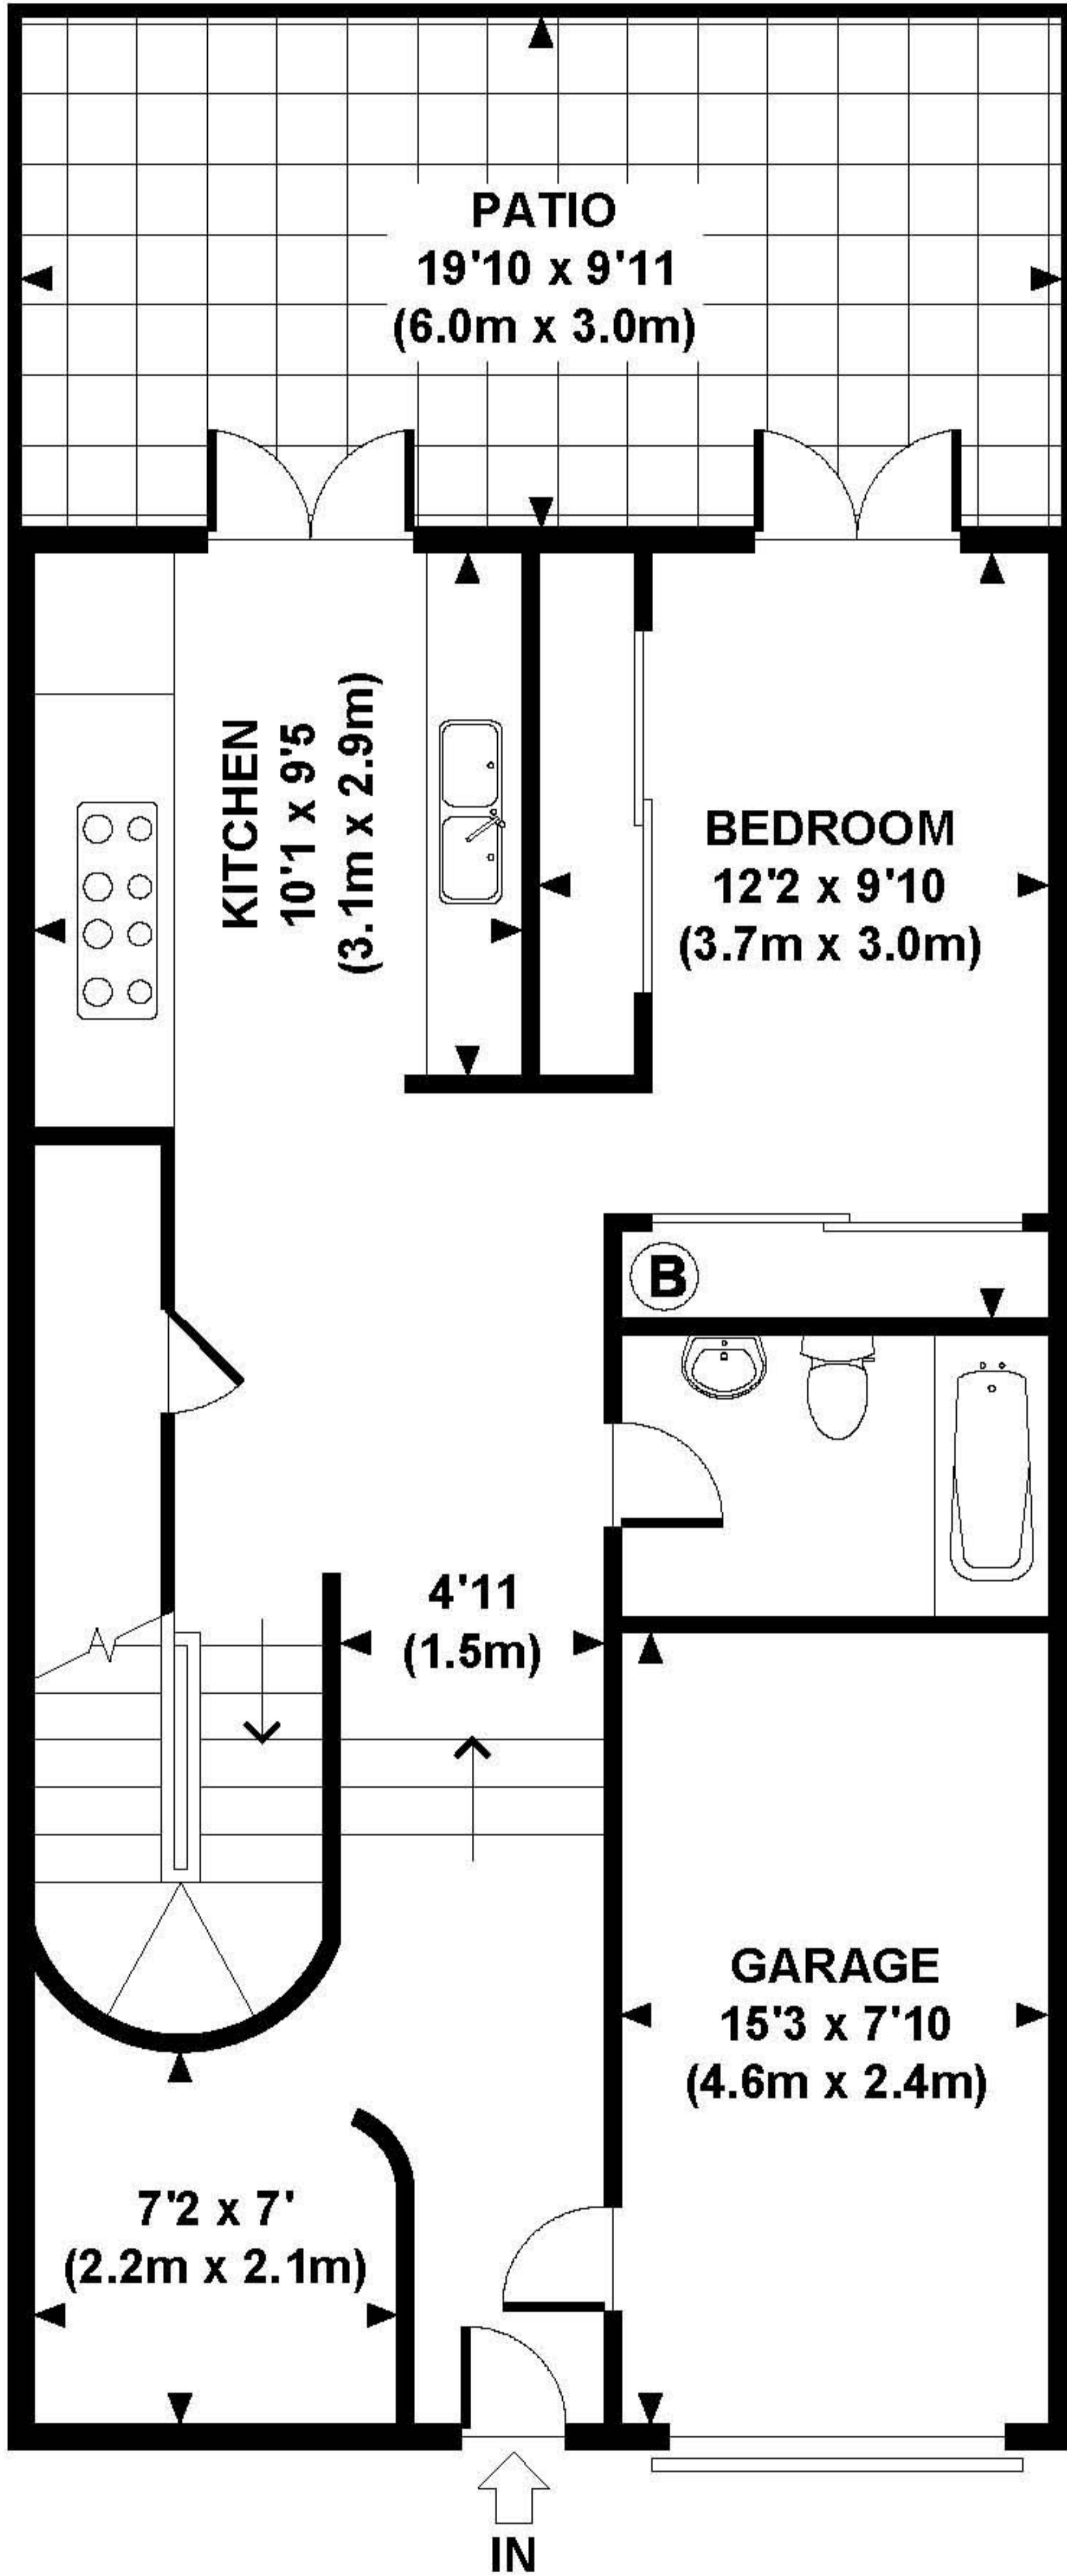

CAMDEN MEWS

Approx. gross internal area*
1348 Sq.Ft. / 125 Sq.M.

GROUND FLOOR

FIRST FLOOR

Illustration for identification purposes only. Not to scale.
* As defined by RICH - Code of measuring practice.