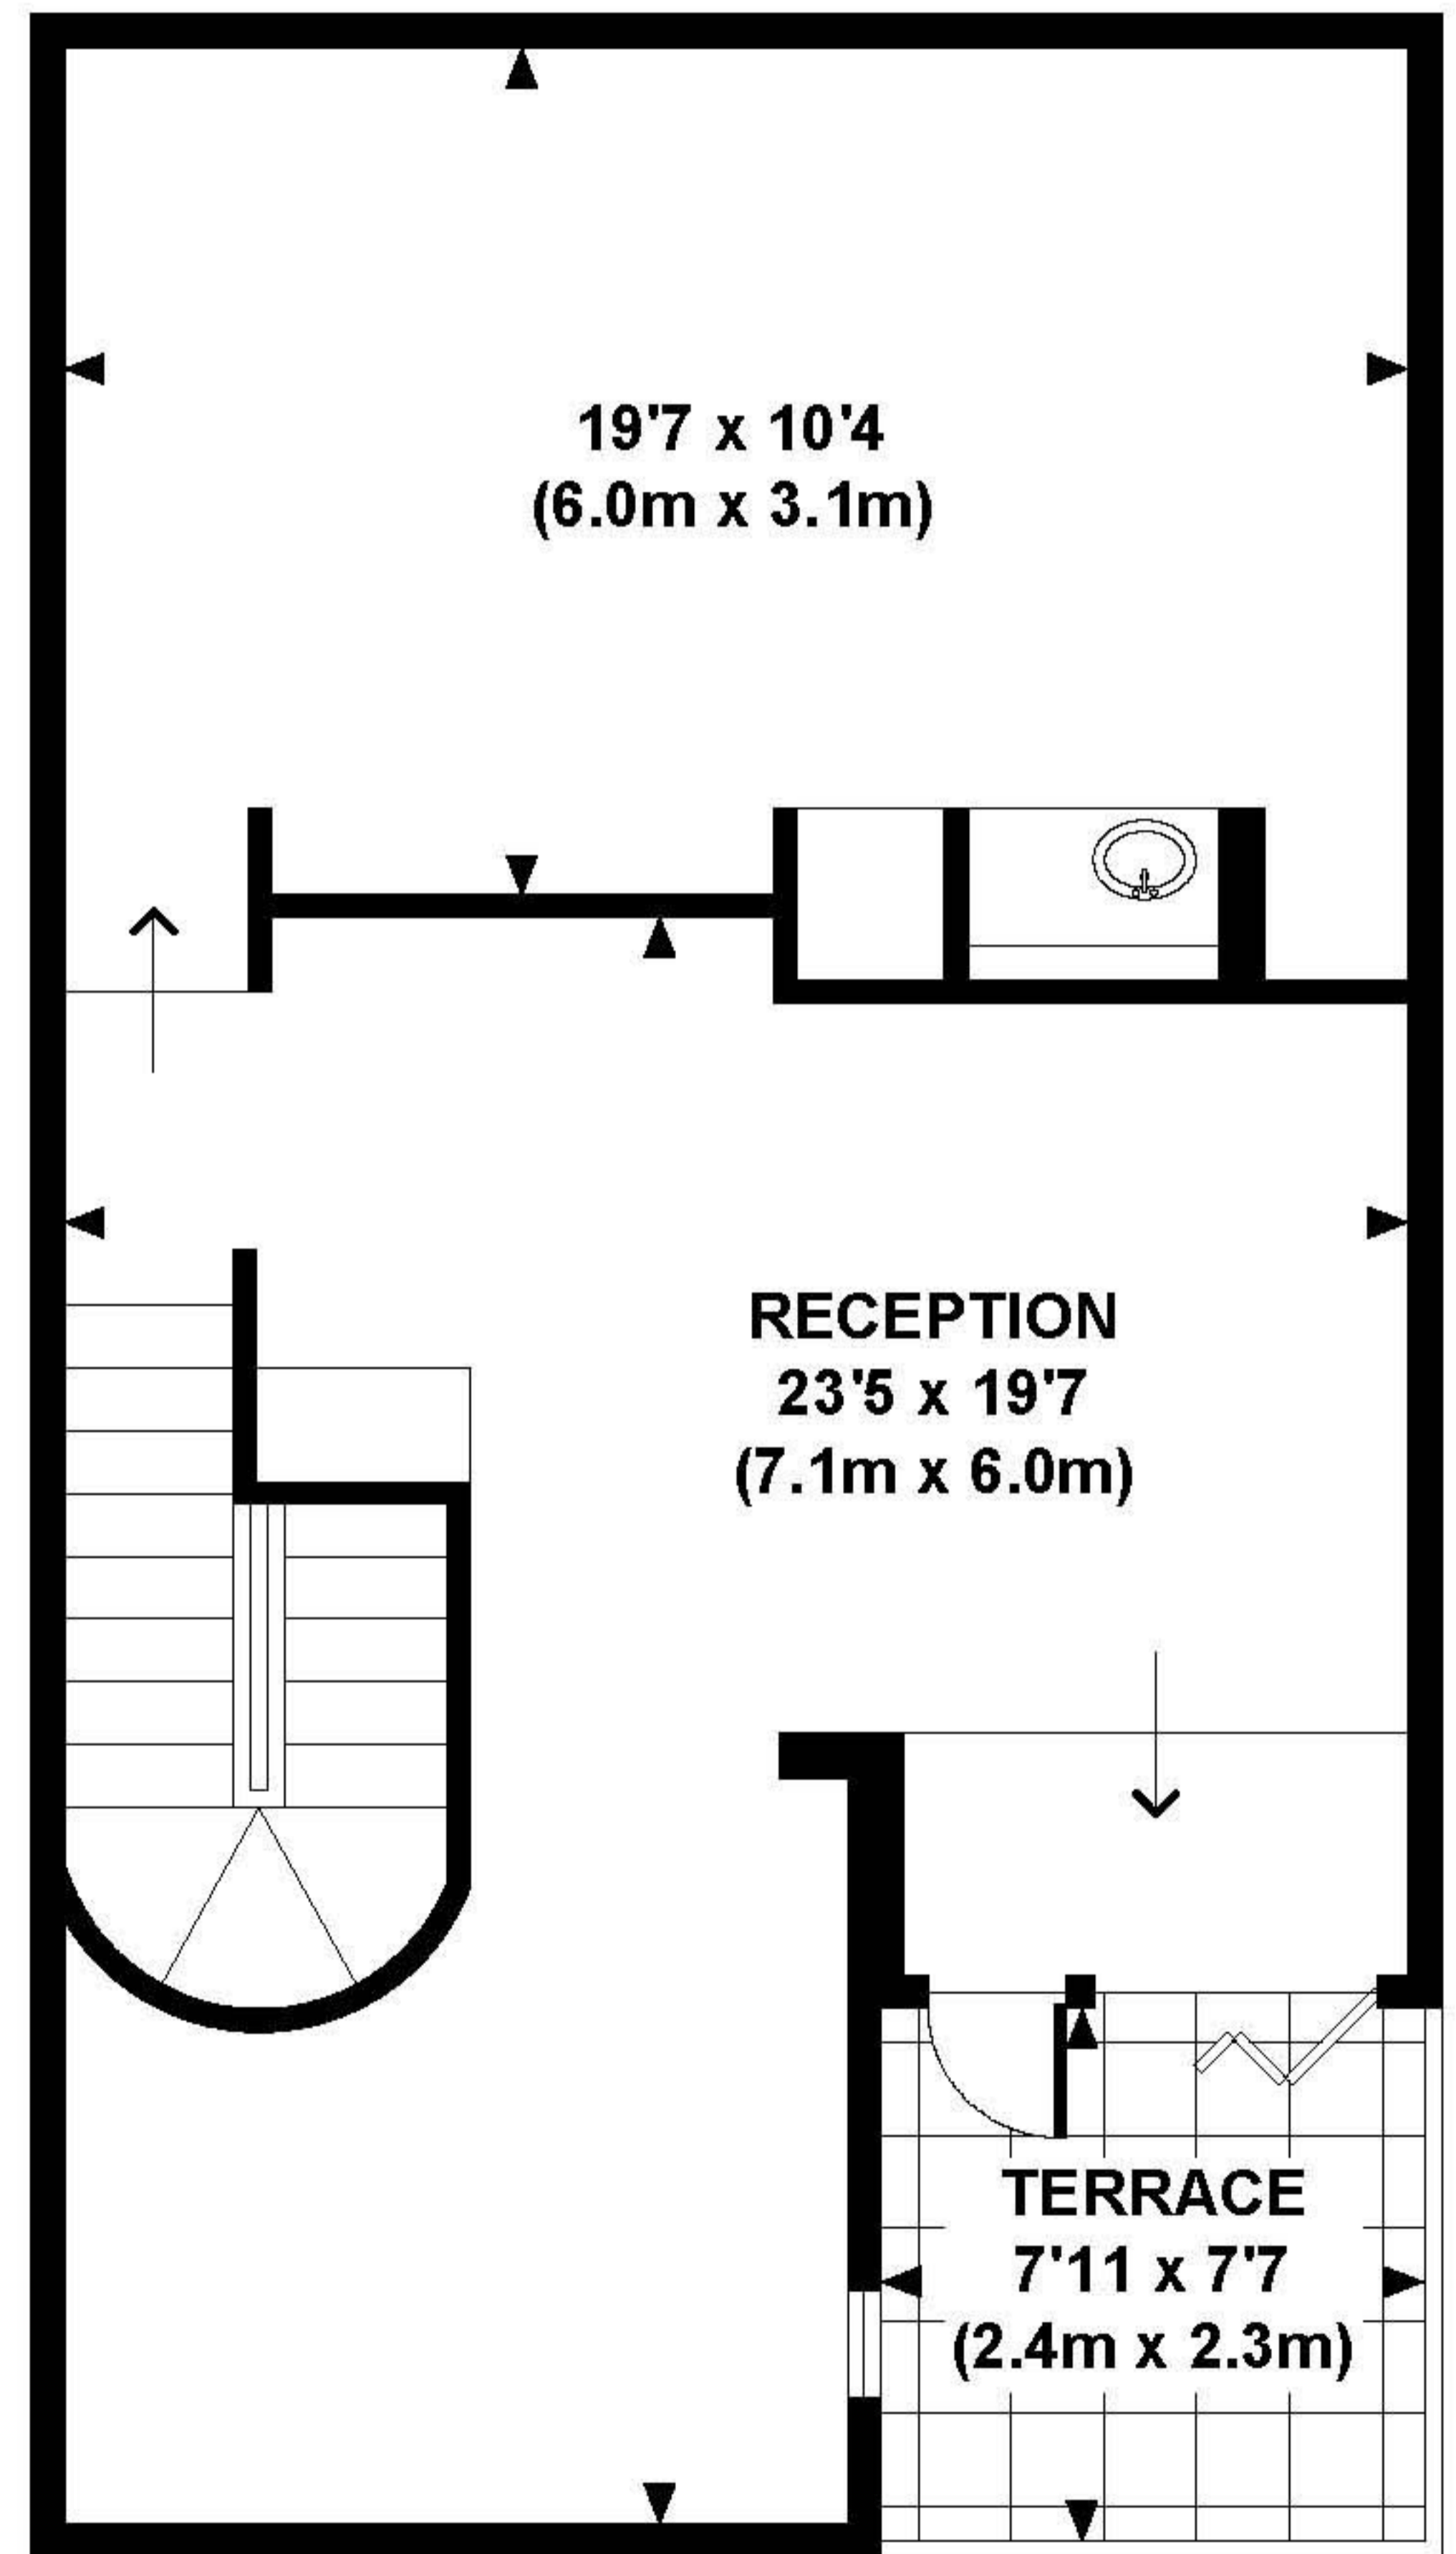

CAMDEN MEWS

Approx. gross internal area*
1348 Sq.Ft. / 125 Sq.M.

GROUND FLOOR

FIRST FLOOR

Illustration for identification purposes only. Not to scale.
* As defined by RICH - Code of measuring practice.