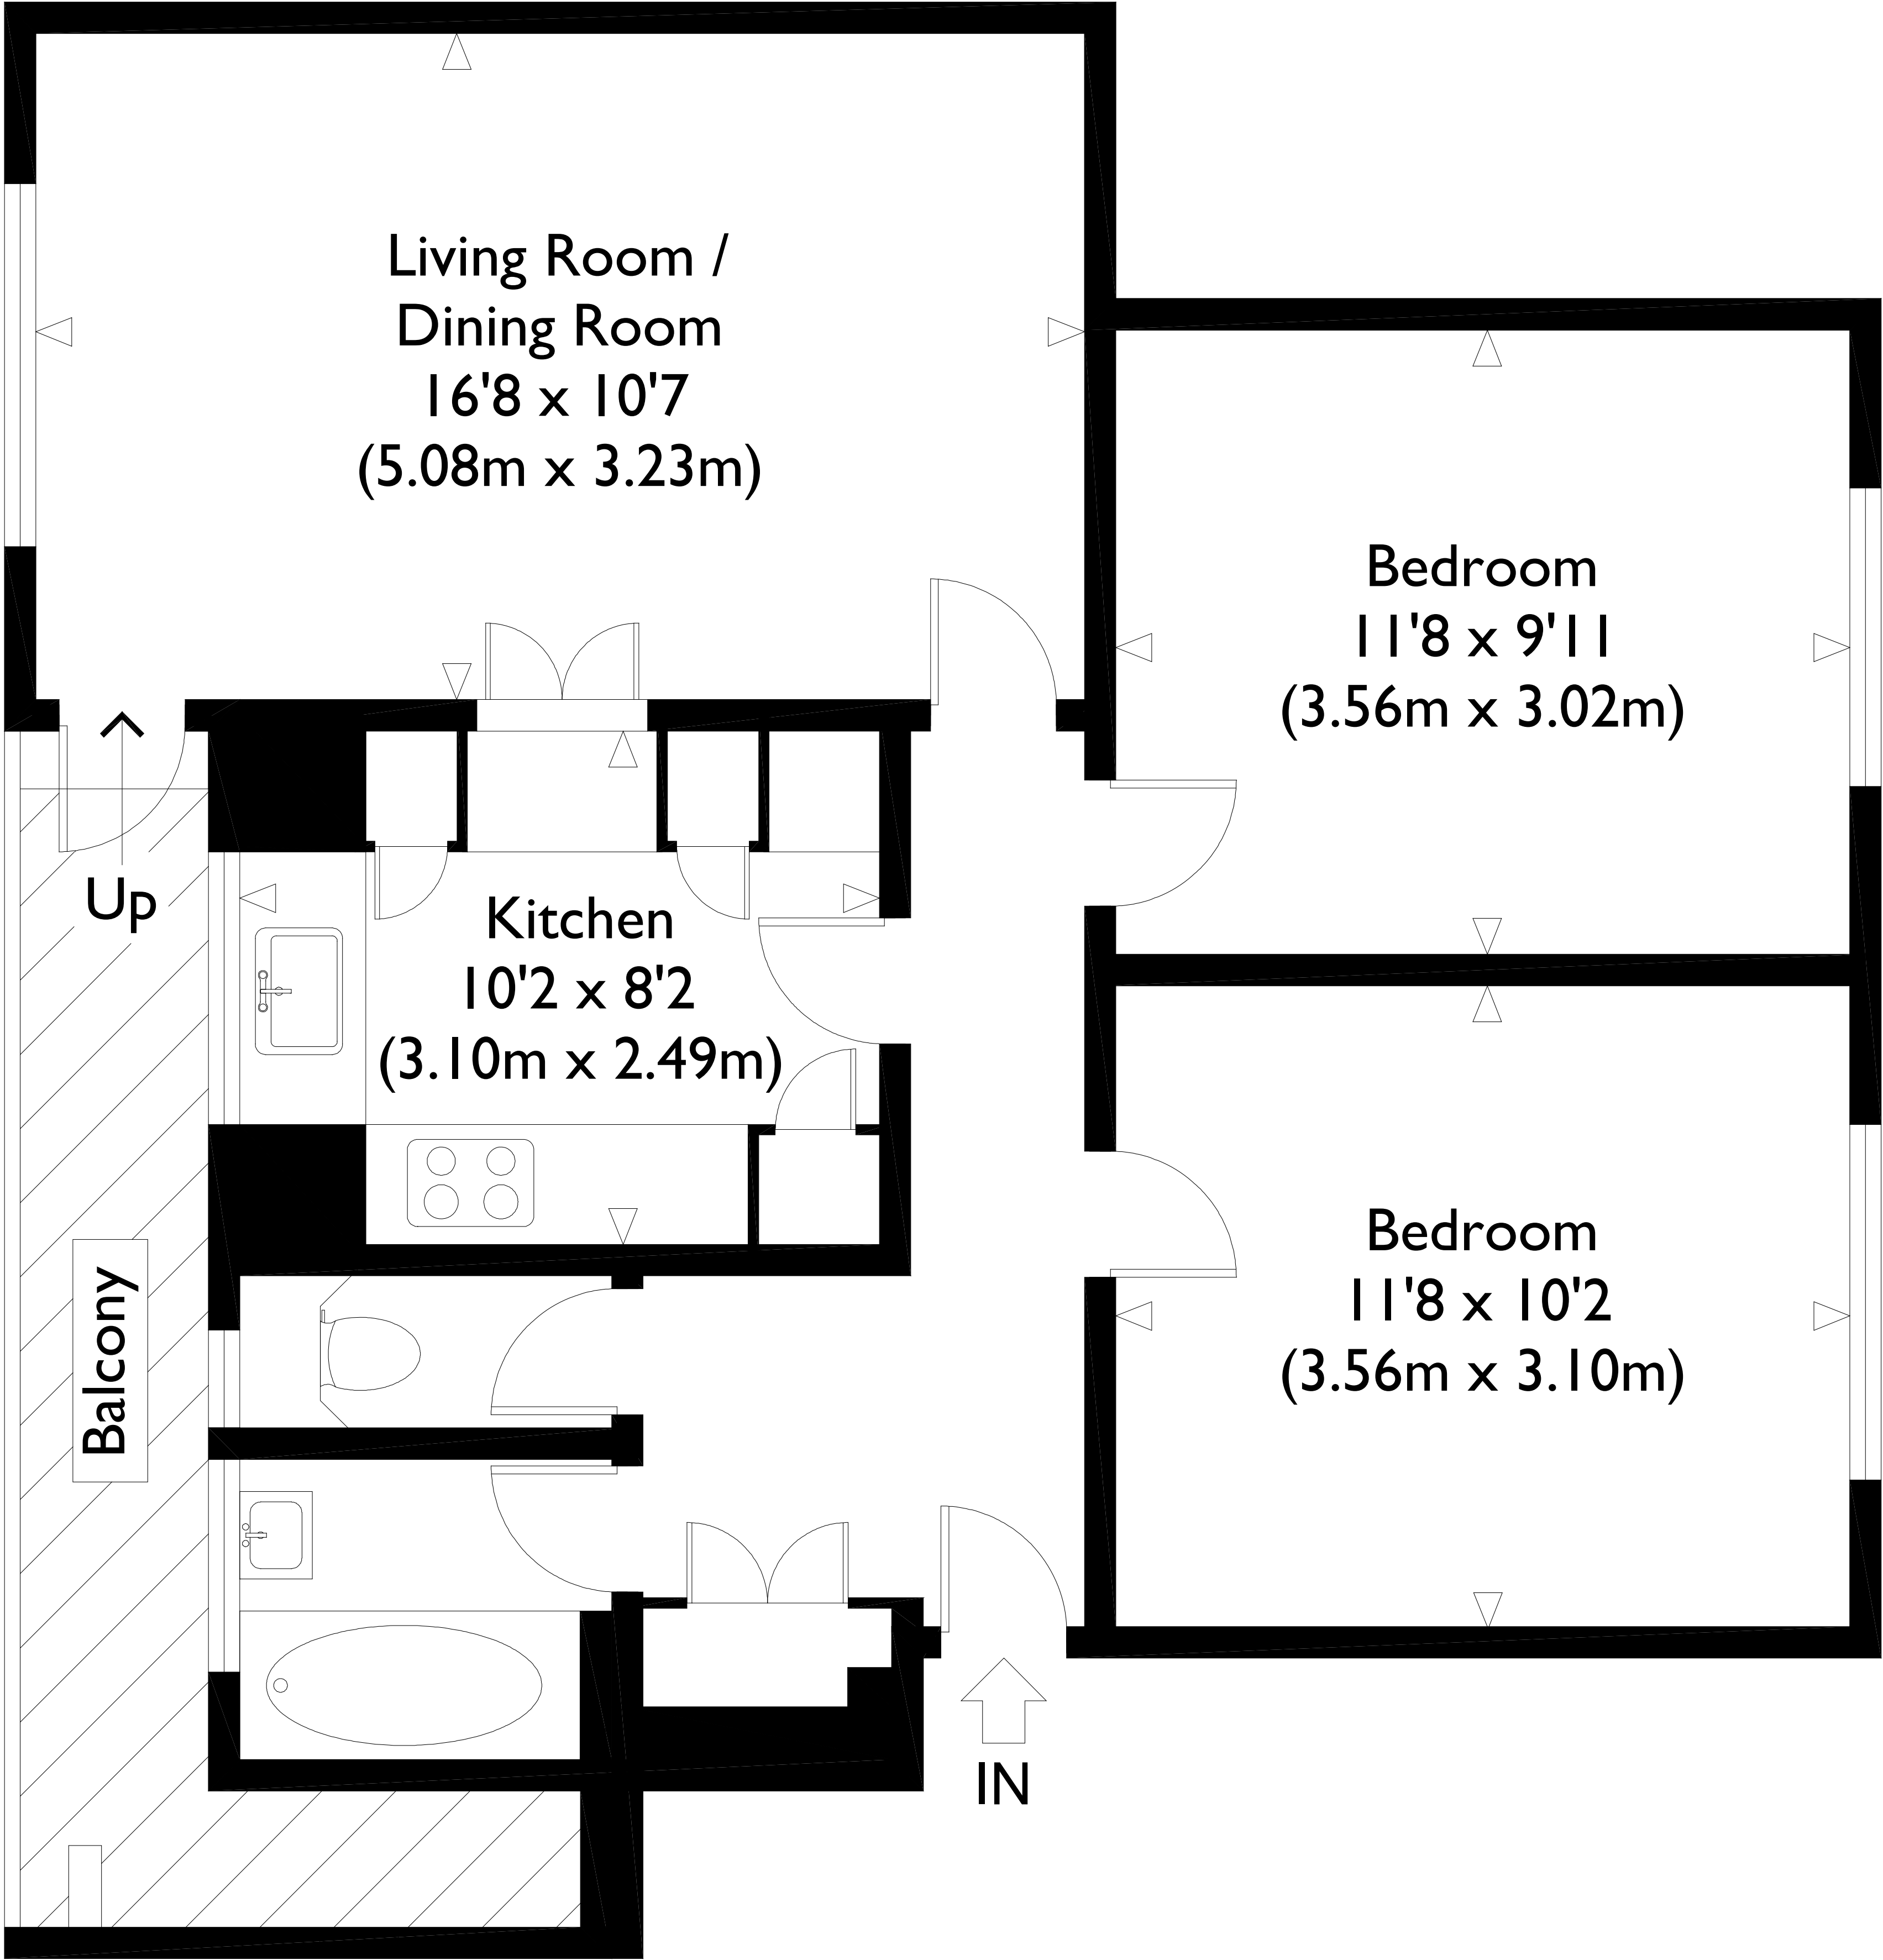

Spa Green Estate, London, EC1R

Approximate Gross Internal Floor Area : 643 sq ft / 59.7 sq m

Fourth Floor

Illustration for identification purposes only, measurements are approximate, not to scale.