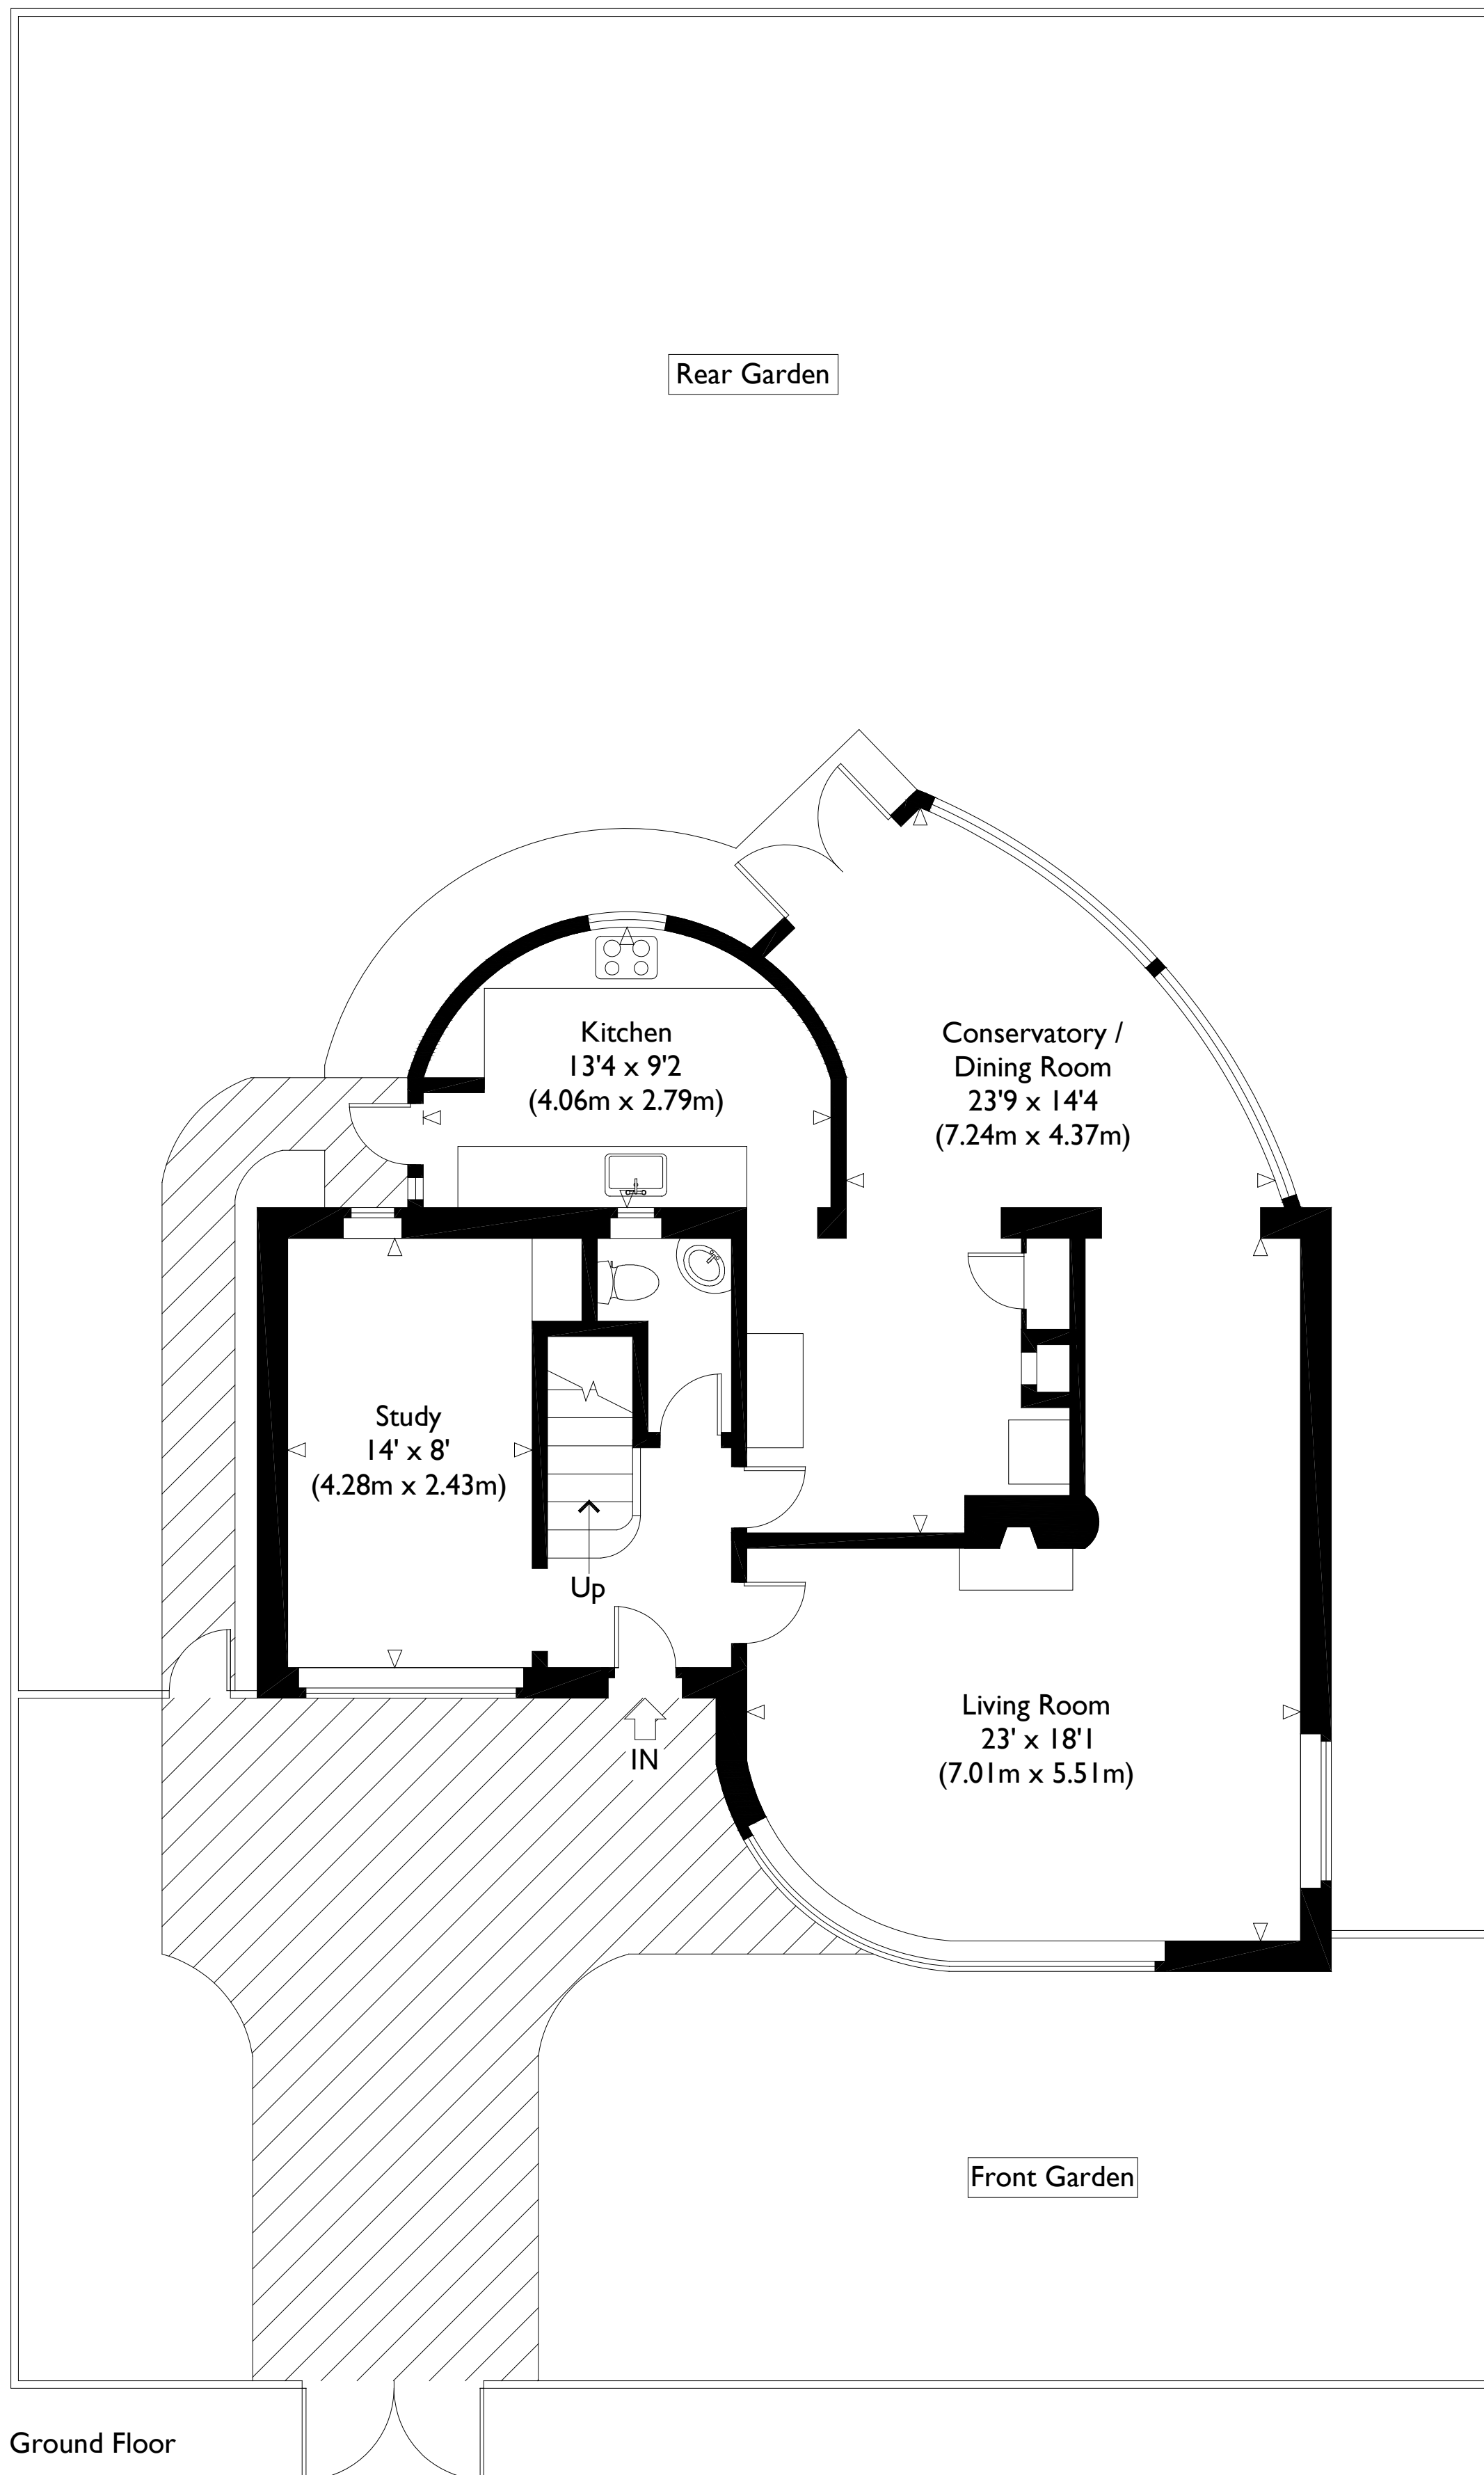

Quendon Way Frinton on Sea, CO13

Approximate Gross Internal Floor Area : 1514 sq ft / 140.7 sq m

Illustration for identification purposes only, measurements are approximate, not to scale.