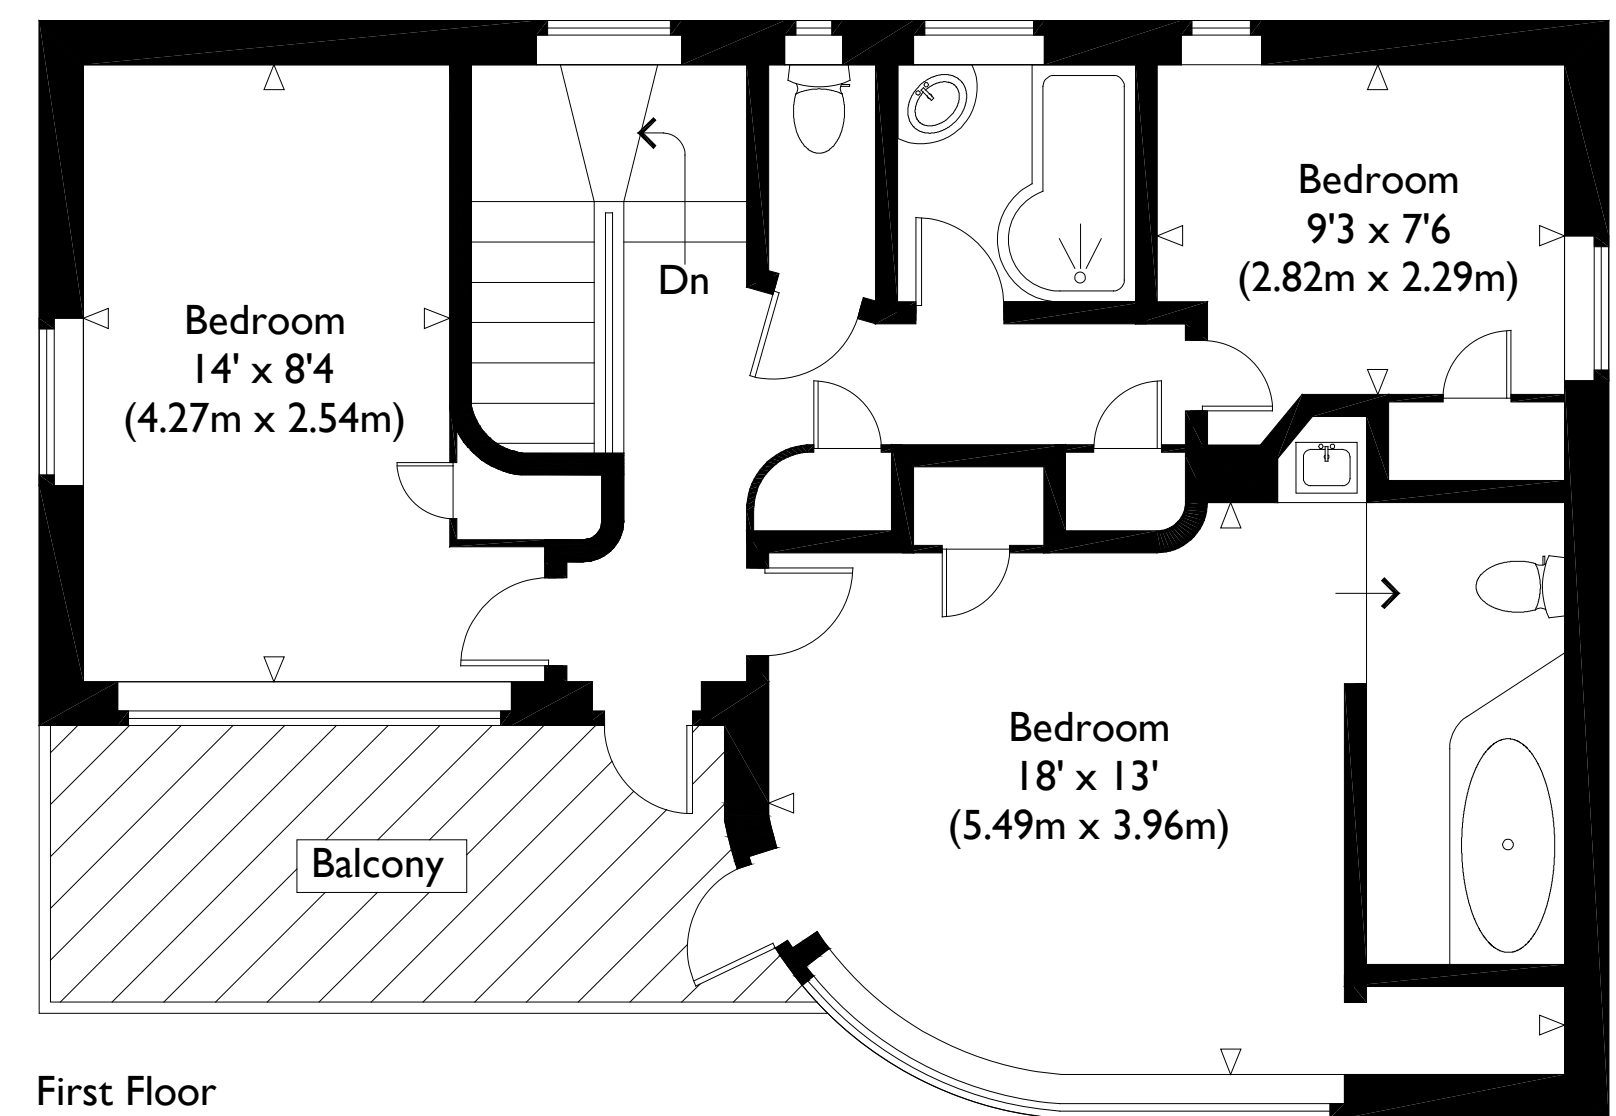

Quendon Way Frinton on Sea, CO13

Approximate Gross Internal Floor Area : 1514 sq ft / 140.7 sq m

Illustration for identification purposes only, measurements are approximate, not to scale.