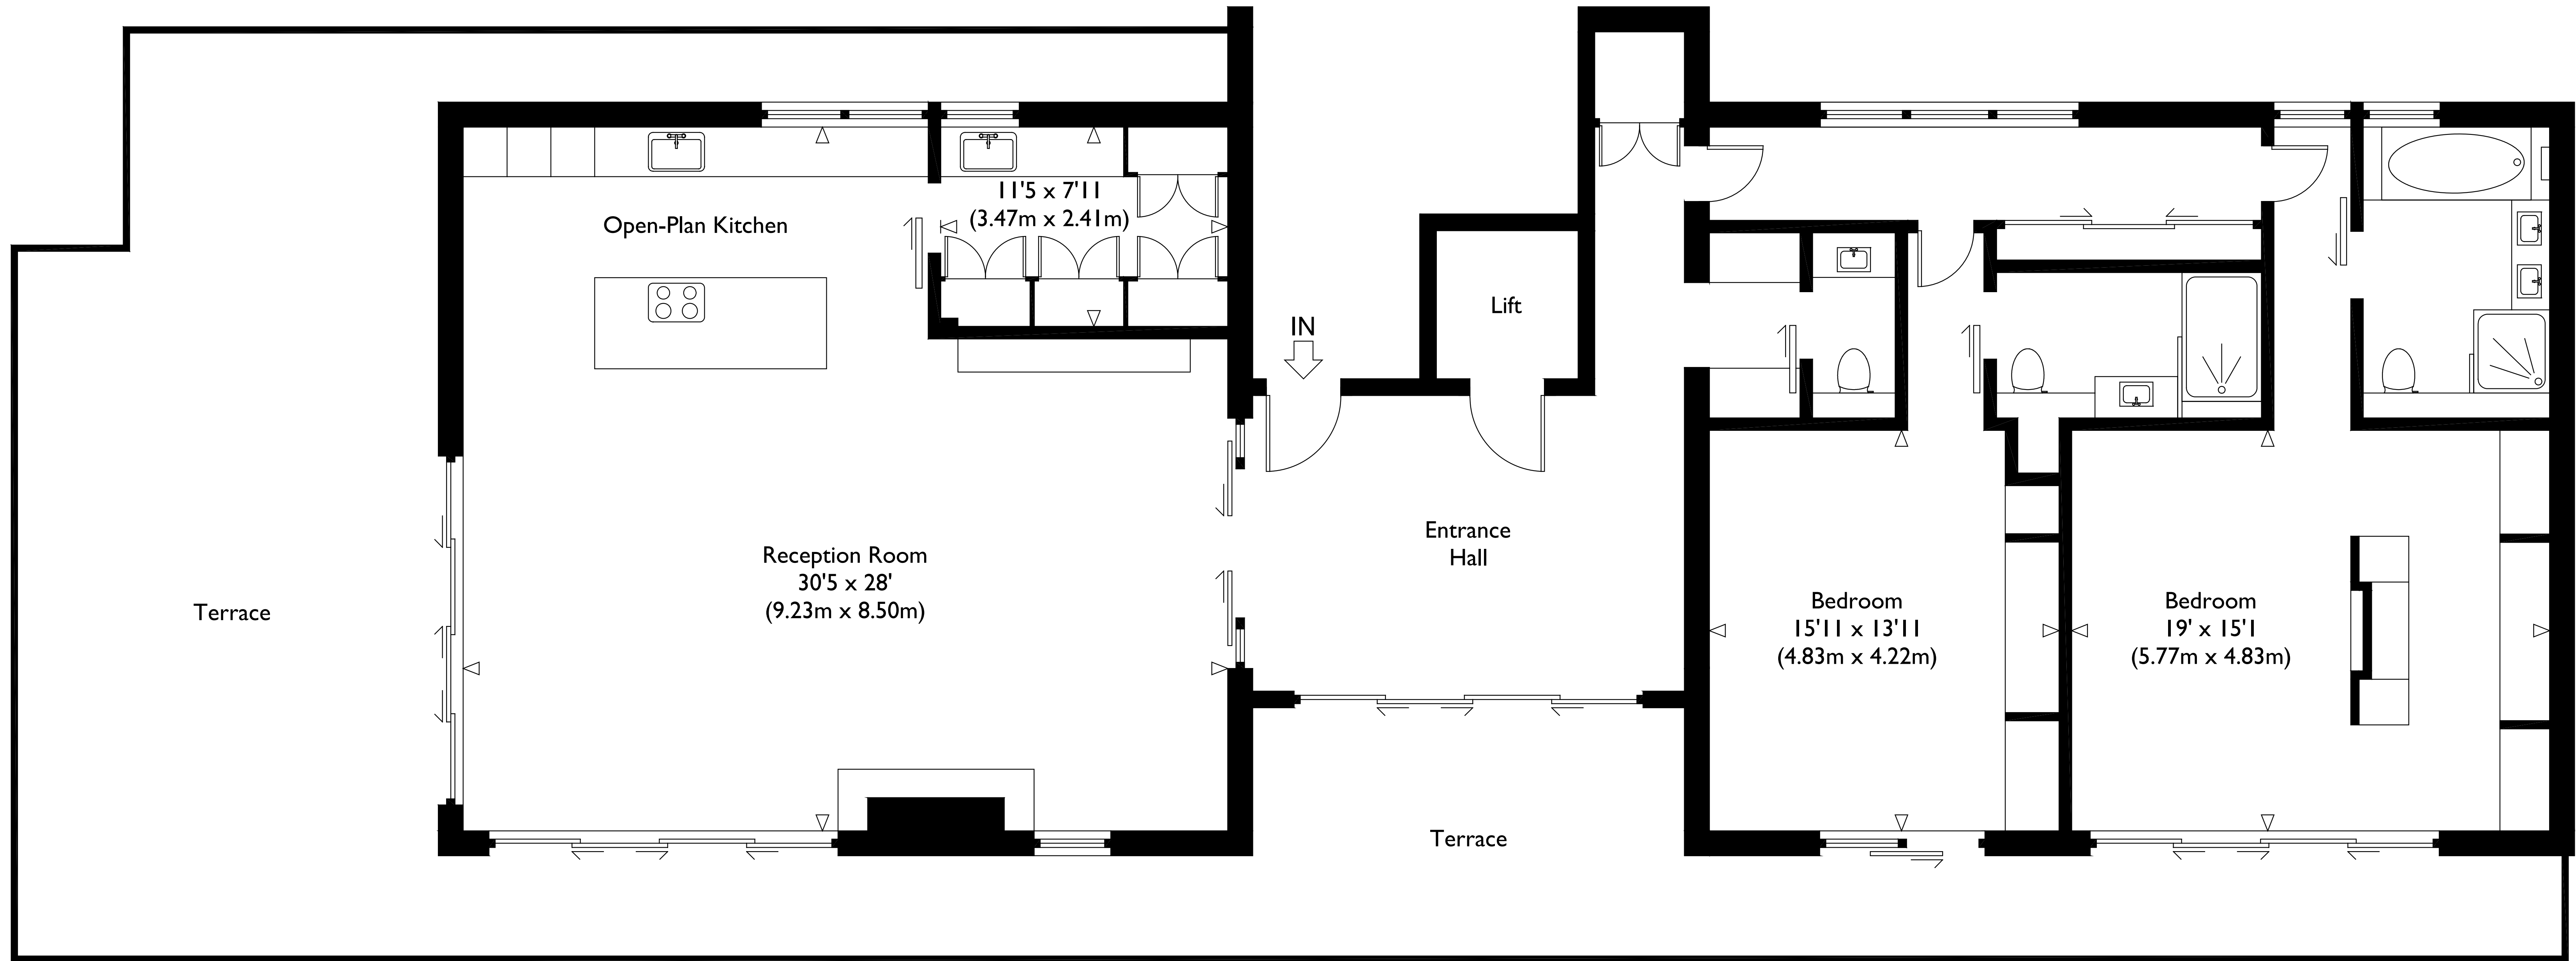

Dance Square, ECIV

Approximate Gross Internal Floor Area : 2363 sq ft / 219.7 sq m (Excluding Lift)

Fourth Floor

Illustration for identification purposes only, measurements are approximate, not to scale.