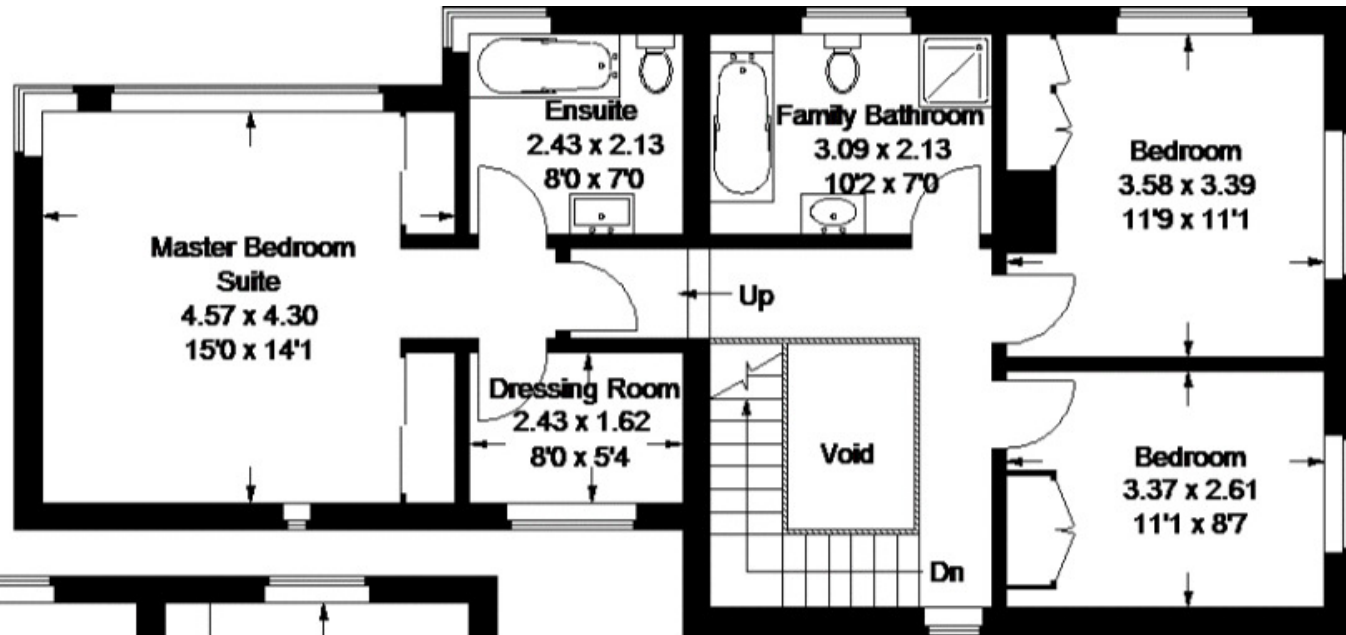

Approximate Gross Internal Area
165 sq m / 1776 sq ft

First Floor

Ground Floor

FLOORPLANZ © 2013 0845 6344080 Ref 115078

This plan is for layout guidance only. Not drawn to scale unless stated. Windows & door openings are approximate. Whilst every care is taken in the preparation of this plan, please check all dimensions, shapes & compass bearings before making any decisions reliant upon them.