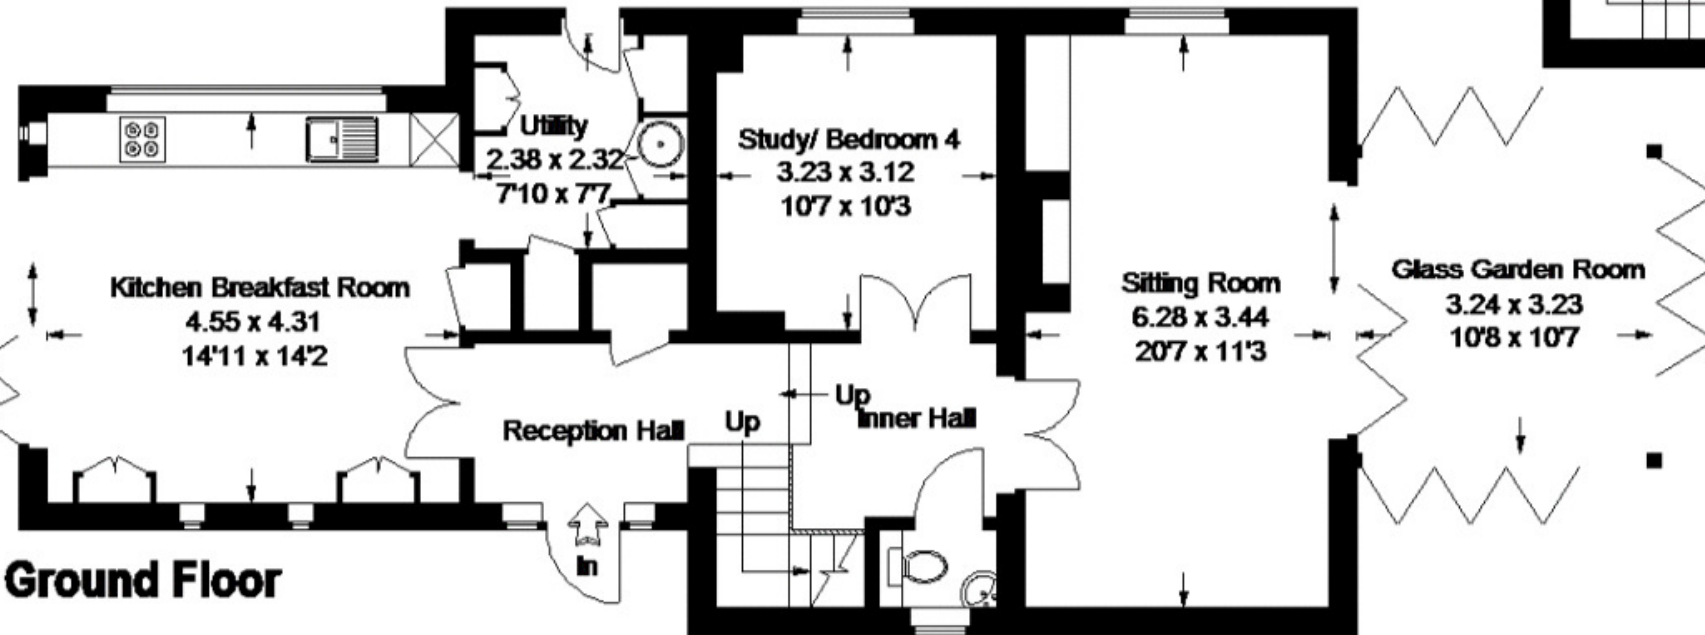

Approximate Gross Internal Area
165 sq m / 1776 sq ft

First Floor

Ground Floor

FLOORPLANZ © 2013 0845 6344080 Ref 115078

This plan is for layout guidance only. Not drawn to scale unless stated. Windows & door openings are approximate. Whilst every care is taken in the preparation of this plan, please check all dimensions, shapes & compass bearings before making any decisions reliant upon them.