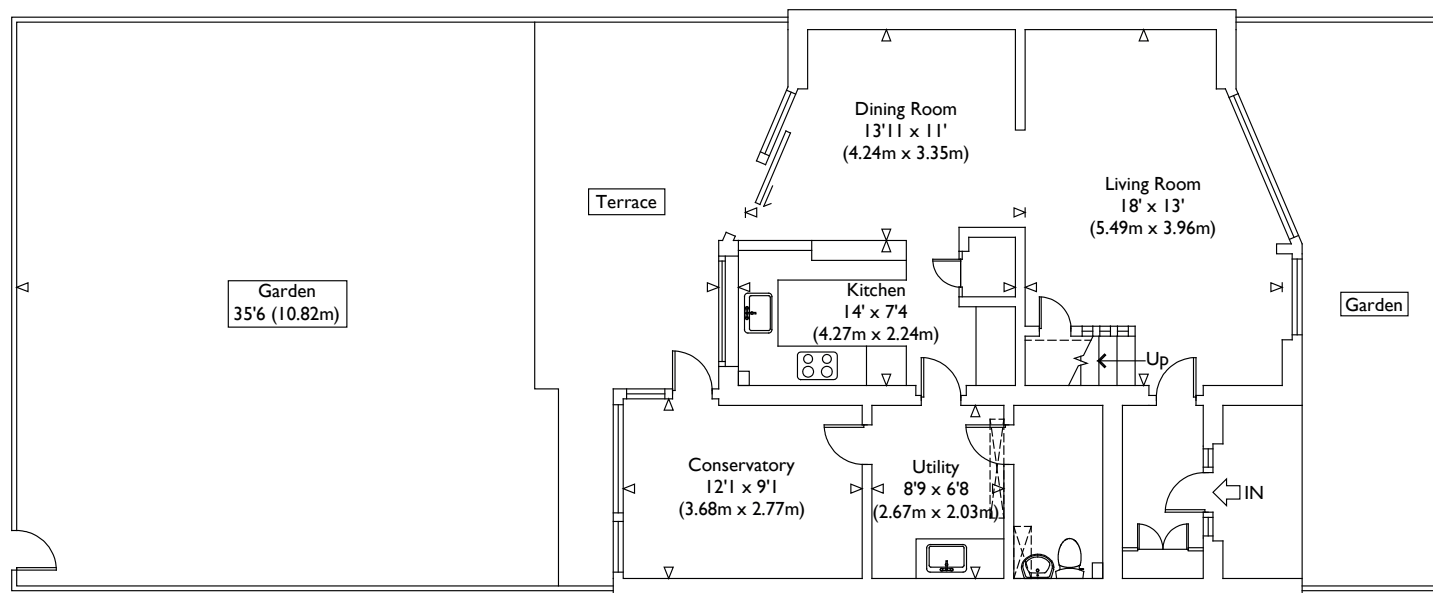

First Floor

Ground Floor

Illustration for identification purposes only, measurements are approximate, not to scale.

VIEWING ARRANGEMENTS
Telephone: +44 (0)20 3795 5920
Email: viewings@themodernhouse.com

LAMBARDES, NEW ASH GREEN DA3

Approximate Gross Internal Floor Area : 1189 sq ft / 110.5 sq m

THE MODERN HOUSE