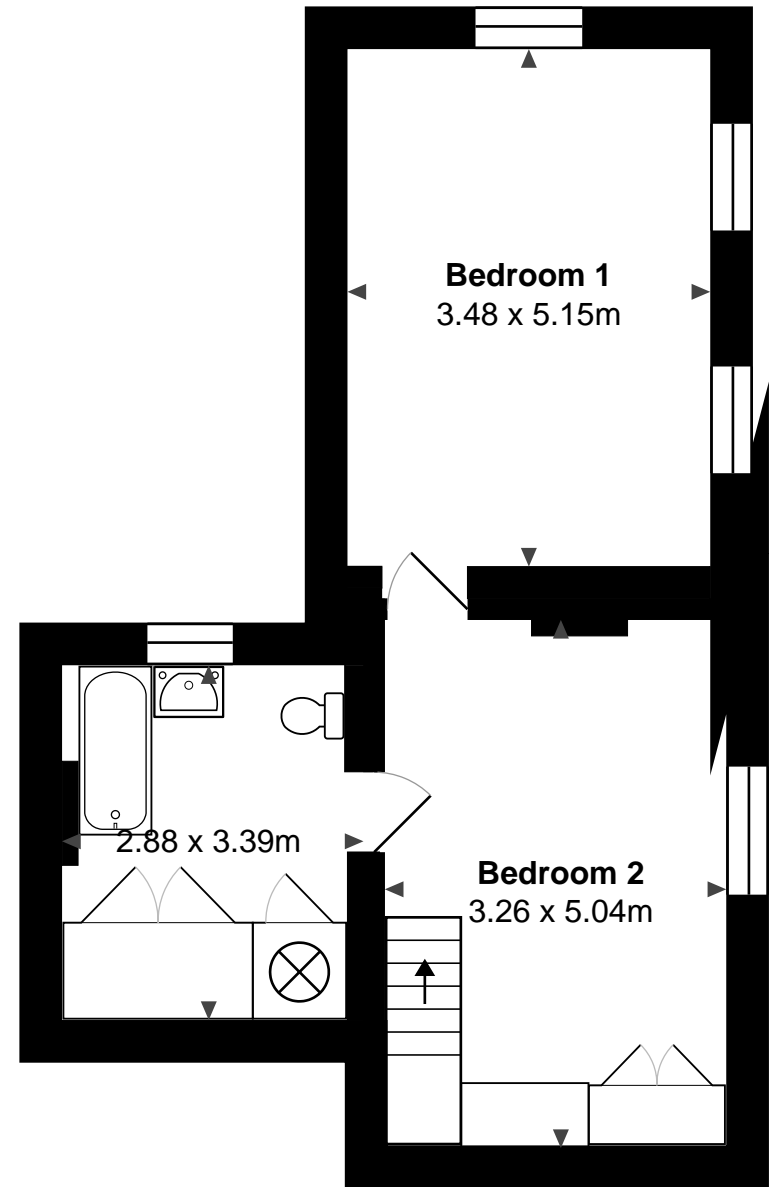

Total Area: 199.3 m² (excluding garage, store)

Main House, Chewton Mendip, Somerset

Ground Floor
Area: 53.6 m²

First Floor
Area: 45.1 m²

Cottage, Chewton Mendip, Somerset

Total Area: 98.7 m² (excluding utility room)