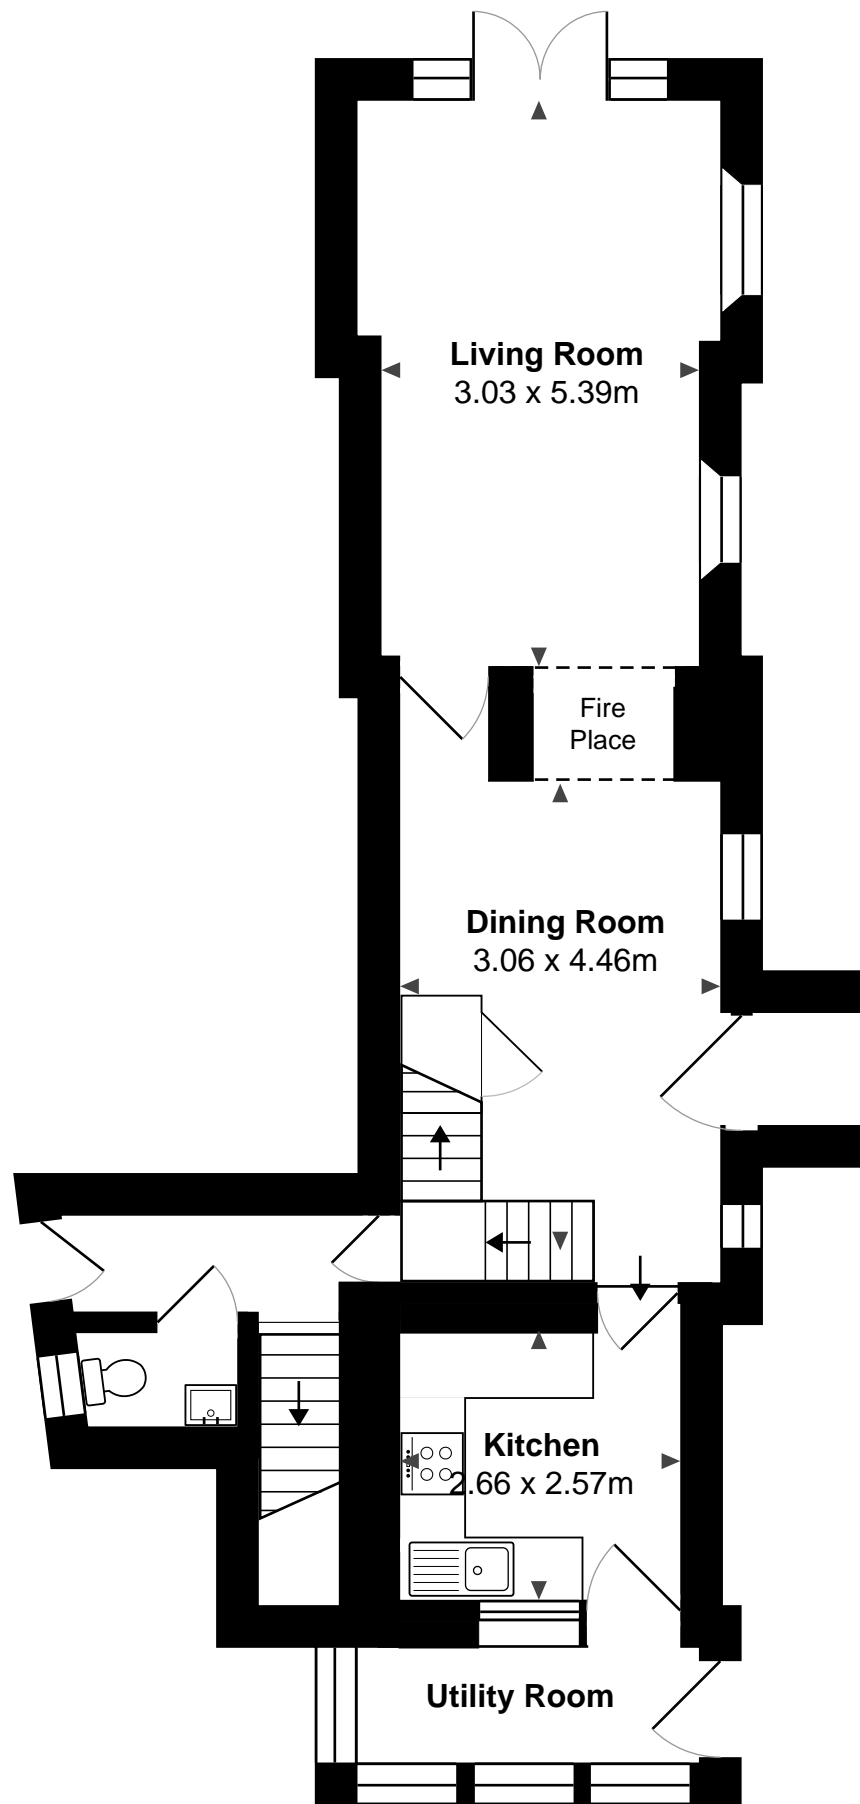

Total Area: 199.3 m² (excluding garage, store)

Main House, Chewton Mendip, Somerset

Ground Floor
Area: 53.6 m²

First Floor
Area: 45.1 m²

Cottage, Chewton Mendip, Somerset

Total Area: 98.7 m² (excluding utility room)