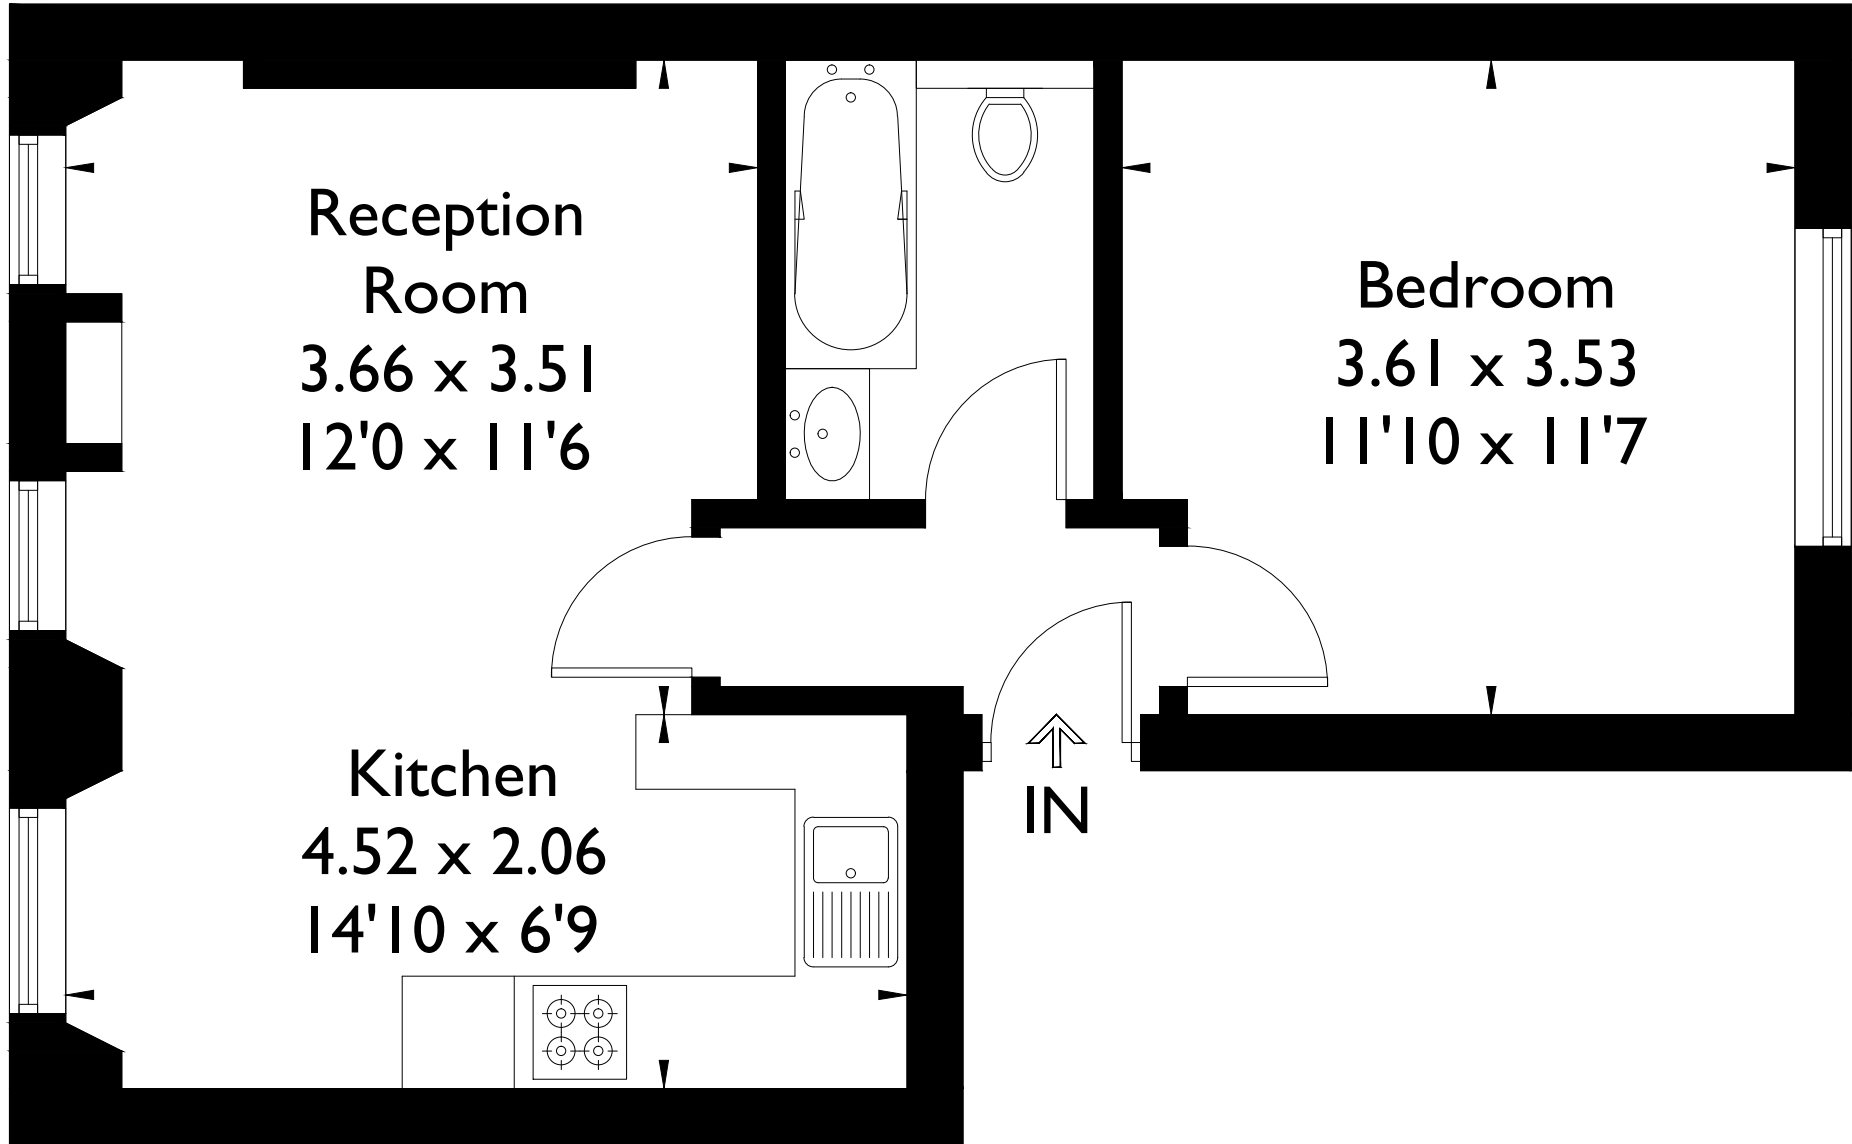

Milner Square, NI

Approximate Gross Internal Area
42.0 sq m / 452 sq ft

Illustration for identification purposes only. Not to scale
Ref: 193582