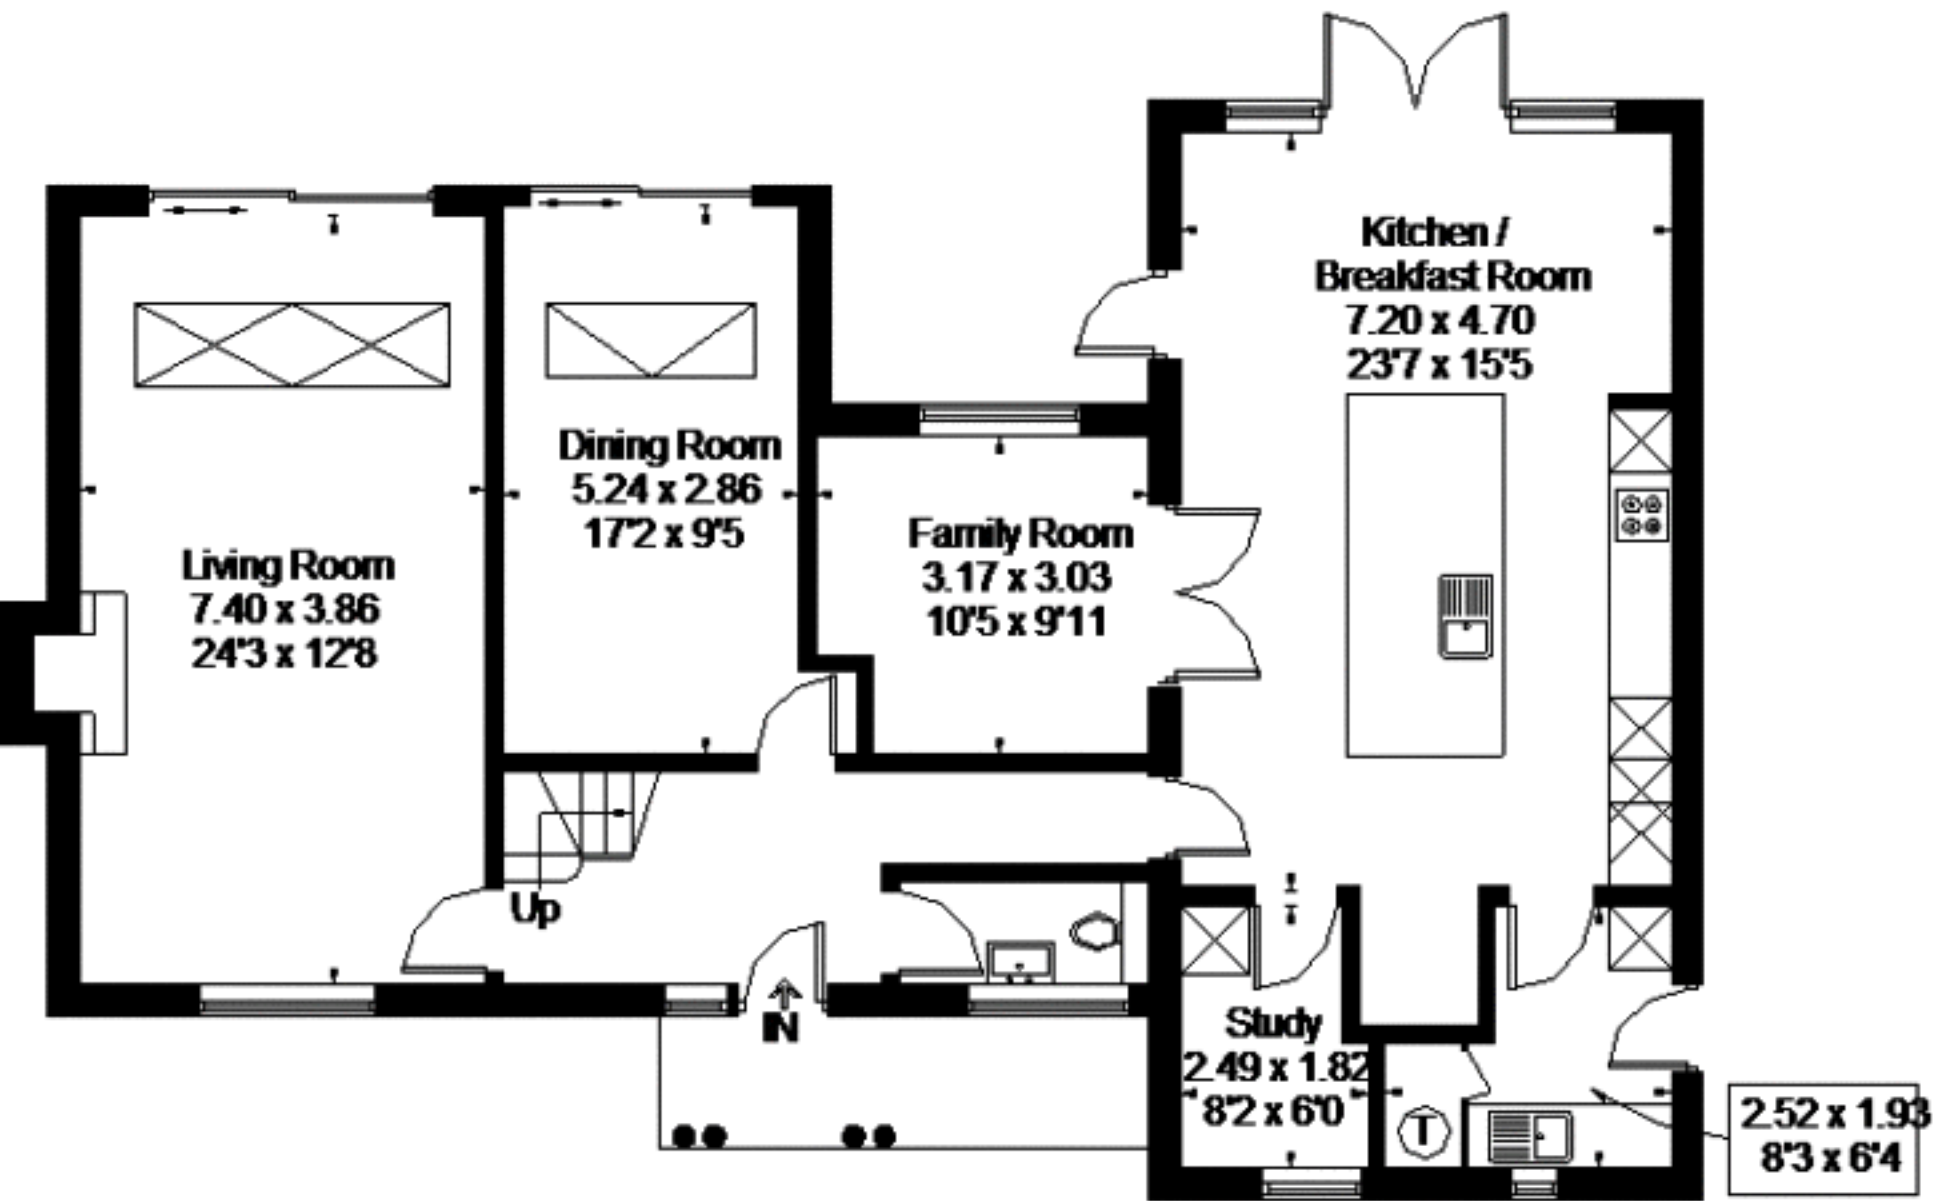

# The Garth, Farnborough

Approximate Gross Internal Area = 220.2 sq m / 2370 sq ft

Ground Floor

First Floor