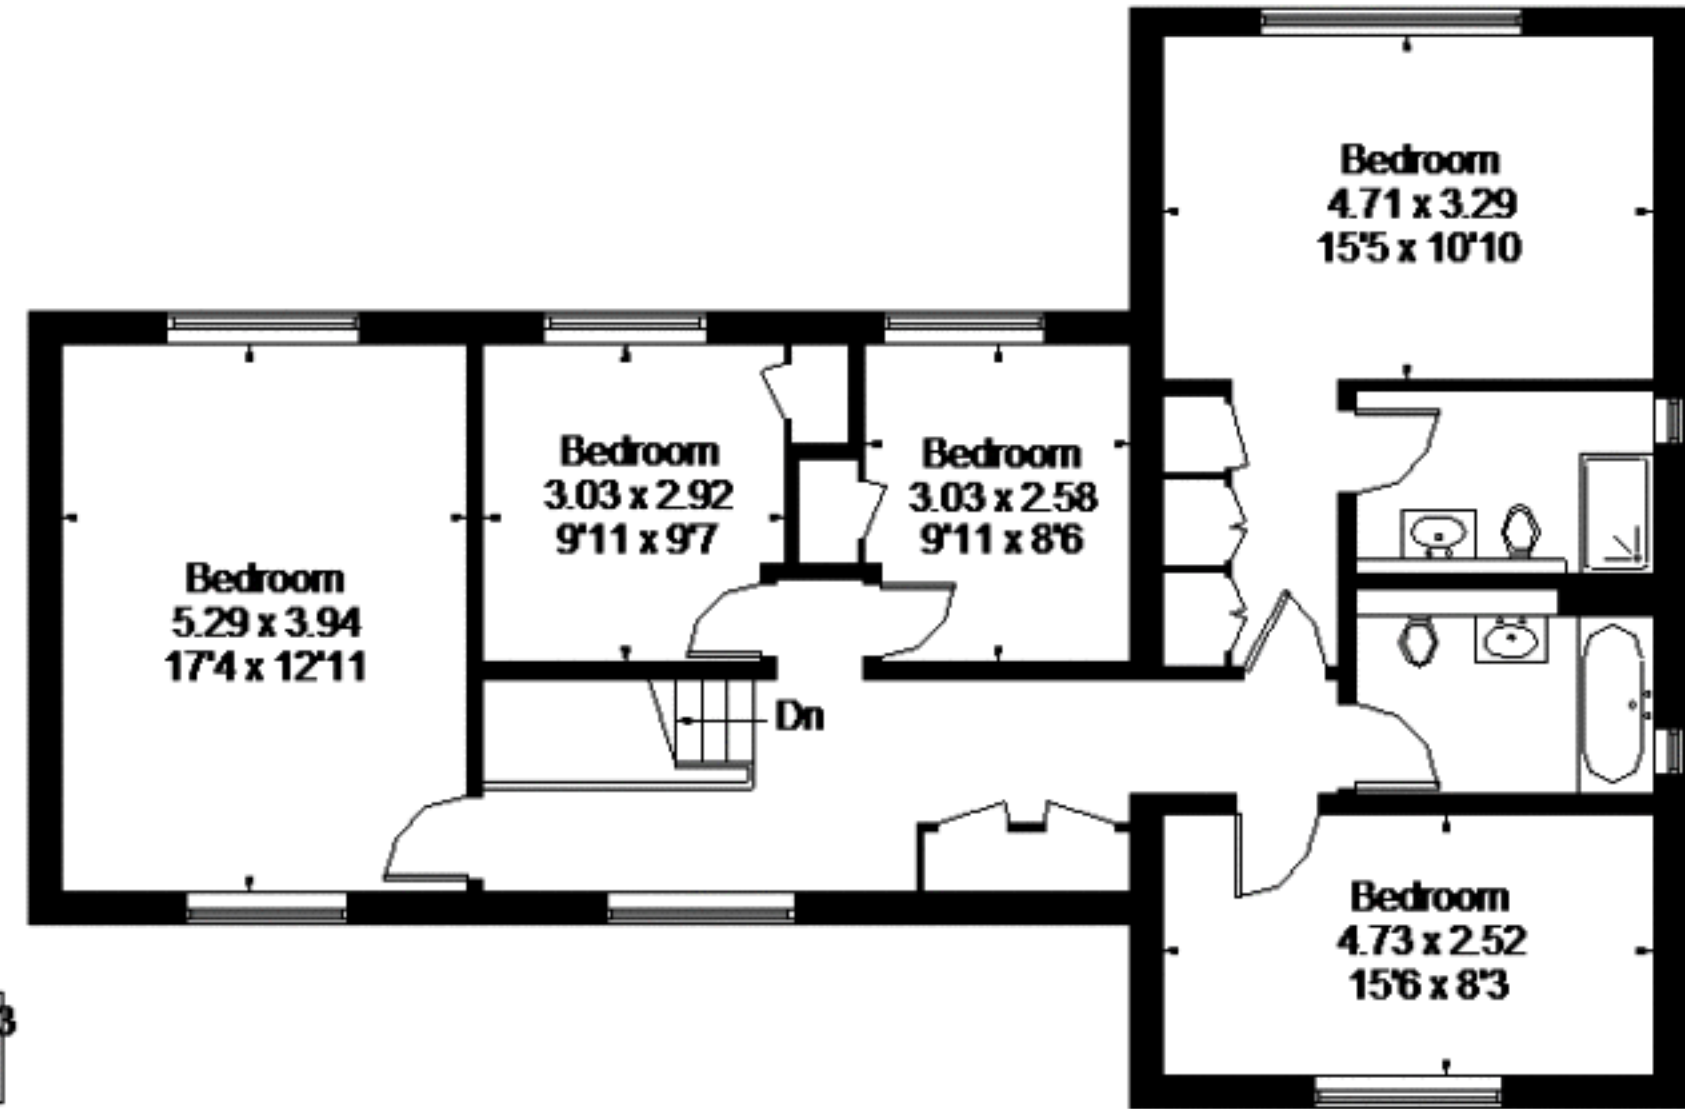

# The Garth, Farnborough

Approximate Gross Internal Area = 220.2 sq m / 2370 sq ft

Ground Floor

First Floor