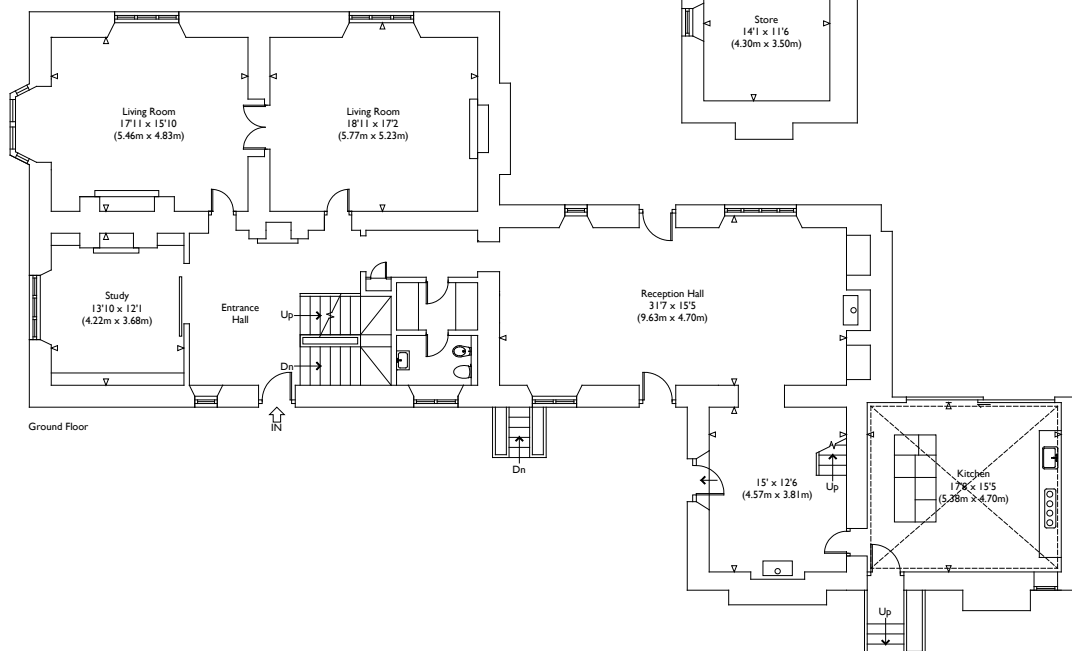

First Floor

Second Floor

Coach House Ground Floor

Coach House First Floor

Ground Floor

Basement

Woodsmans Cottage

Gardeners Cottage

Illustration for identification purposes only, measurements are approximate, not to scale.

VIEWING ARRANGEMENTS
Telephone: +44 (0)20 3795 5920
Email: viewings@themodernhouse.com

CROWAN, CORNWALL, TR14

Total Approximate Gross Internal Floor Area : 7089 sq ft / 658.6 sq m
Main House : 5183 sq ft / 481.5 sq m (Excluding Void)
Coach House : 954 sq ft / 88.7 sq m
Gardeners Cottage : 476 sq ft / 44.2 sq m
Woodsmans Cottage : 476 sq ft / 44.2 sq m