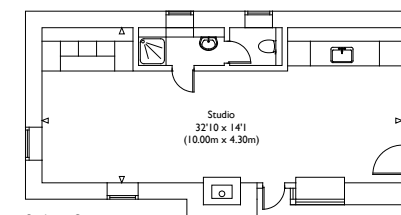

First Floor

Second Floor

Coach House Ground Floor

Coach House First Floor

Ground Floor

Basement

Woodsmans Cottage

Gardeners Cottage

Illustration for identification purposes only, measurements are approximate, not to scale.

VIEWING ARRANGEMENTS
Telephone: +44 (0)20 3795 5920
Email: viewings@themodernhouse.com

CROWAN, CORNWALL, TR14

Total Approximate Gross Internal Floor Area : 7089 sq ft / 658.6 sq m
Main House : 5183 sq ft / 481.5 sq m (Excluding Void)
Coach House : 954 sq ft / 88.7 sq m
Gardeners Cottage : 476 sq ft / 44.2 sq m
Woodsmans Cottage : 476 sq ft / 44.2 sq m