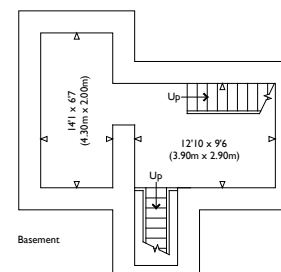

First Floor

Second Floor

Coach House Ground Floor

Coach House First Floor

Ground Floor

Basement

Woodsmans Cottage

Gardeners Cottage

Illustration for identification purposes only, measurements are approximate, not to scale.

VIEWING ARRANGEMENTS
Telephone: +44 (0)20 3795 5920
Email: viewings@themodernhouse.com

CROWAN, CORNWALL, TR14

Total Approximate Gross Internal Floor Area : 7089 sq ft / 658.6 sq m
Main House : 5183 sq ft / 481.5 sq m (Excluding Void)
Coach House : 954 sq ft / 88.7 sq m
Gardeners Cottage : 476 sq ft / 44.2 sq m
Woodsmans Cottage : 476 sq ft / 44.2 sq m