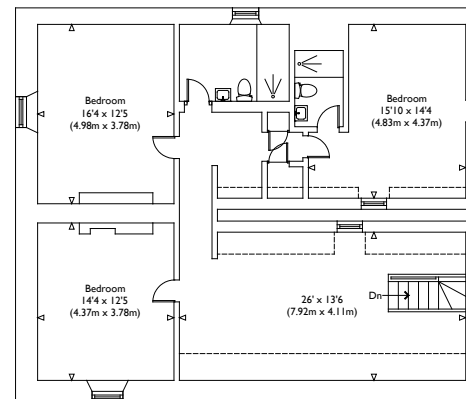

First Floor

Second Floor

Coach House Ground Floor

Coach House First Floor

Ground Floor

Basement

Woodsmans Cottage

Gardeners Cottage

Illustration for identification purposes only, measurements are approximate, not to scale.

VIEWING ARRANGEMENTS
Telephone: +44 (0)20 3795 5920
Email: viewings@themodernhouse.com

CROWAN, CORNWALL, TR14

Total Approximate Gross Internal Floor Area : 7089 sq ft / 658.6 sq m
Main House : 5183 sq ft / 481.5 sq m (Excluding Void)
Coach House : 954 sq ft / 88.7 sq m
Gardeners Cottage : 476 sq ft / 44.2 sq m
Woodsmans Cottage : 476 sq ft / 44.2 sq m