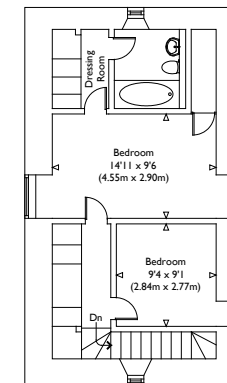

First Floor

Second Floor

Coach House Ground Floor

Coach House First Floor

Ground Floor

Basement

Woodsmans Cottage

Gardeners Cottage

Illustration for identification purposes only, measurements are approximate, not to scale.

VIEWING ARRANGEMENTS
Telephone: +44 (0)20 3795 5920
Email: viewings@themodernhouse.com

CROWAN, CORNWALL, TR14

Total Approximate Gross Internal Floor Area : 7089 sq ft / 658.6 sq m
Main House : 5183 sq ft / 481.5 sq m (Excluding Void)
Coach House : 954 sq ft / 88.7 sq m
Gardeners Cottage : 476 sq ft / 44.2 sq m
Woodsmans Cottage : 476 sq ft / 44.2 sq m