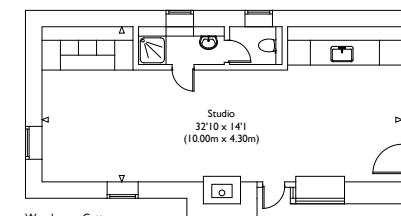

First Floor

Second Floor

Coach House Ground Floor

Coach House First Floor

Ground Floor

Basement

Woodsmans Cottage

Gardeners Cottage

Illustration for identification purposes only, measurements are approximate, not to scale.

VIEWING ARRANGEMENTS
Telephone: +44 (0)20 3795 5920
Email: viewings@themodernhouse.com

CROWAN, CORNWALL, TR14

Total Approximate Gross Internal Floor Area : 7089 sq ft / 658.6 sq m
Main House : 5183 sq ft / 481.5 sq m (Excluding Void)
Coach House : 954 sq ft / 88.7 sq m
Gardeners Cottage : 476 sq ft / 44.2 sq m
Woodsmans Cottage : 476 sq ft / 44.2 sq m