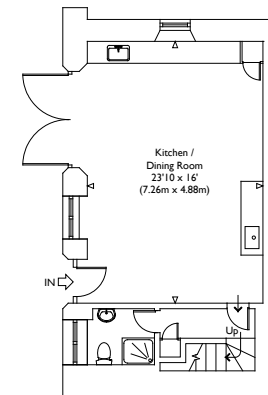

First Floor

Second Floor

Coach House Ground Floor

Coach House First Floor

Ground Floor

Basement

Woodsmans Cottage

Gardeners Cottage

Illustration for identification purposes only, measurements are approximate, not to scale.

VIEWING ARRANGEMENTS
Telephone: +44 (0)20 3795 5920
Email: viewings@themodernhouse.com

CROWAN, CORNWALL, TR14

Total Approximate Gross Internal Floor Area : 7089 sq ft / 658.6 sq m
Main House : 5183 sq ft / 481.5 sq m (Excluding Void)
Coach House : 954 sq ft / 88.7 sq m
Gardeners Cottage : 476 sq ft / 44.2 sq m
Woodsmans Cottage : 476 sq ft / 44.2 sq m