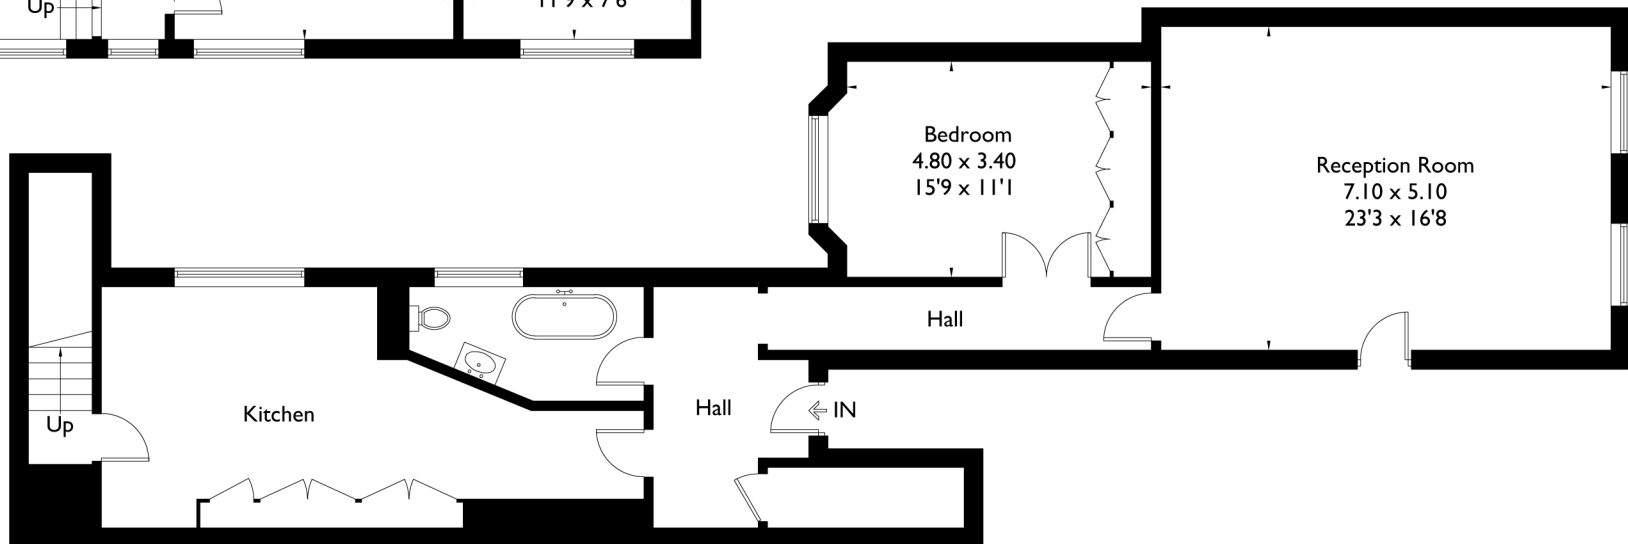

Marina, ST. LEONARDS-ON-SEA

Approximate Gross Internal Area = 196.2 sq m / 2111 sq ft

First Floor

Ground Floor

Illustration for identification purposes only. Not to scale

Ref: 222143