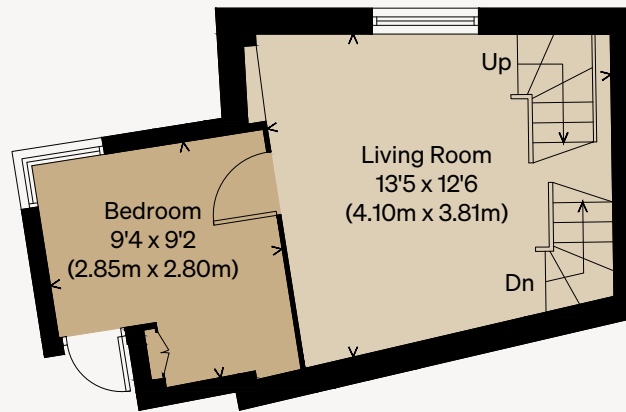

THE MODERN HOUSE

Approximate Floor Area = 61.1 sq m / 658 sq ft

External Area = 10.8 sq m / 116 sq ft

Cottage Green

LONDON SE5

Illustration for identification purposes only, measurements are approximate, not to scale

VIEWING ARRANGEMENTS

Telephone: +44 (0)20 3795 5920

Email: info@themodernhouse.com

GROUND FLOOR

FIRST FLOOR

SECOND FLOOR