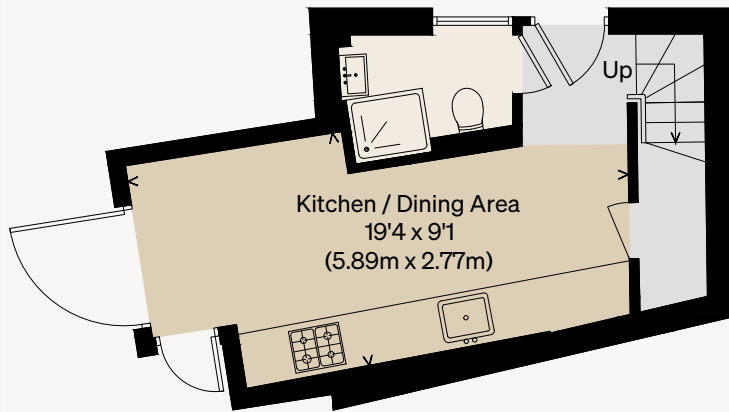

THE MODERN HOUSE

Approximate Floor Area = 61.1 sq m / 658 sq ft

External Area = 10.8 sq m / 116 sq ft

Cottage Green

LONDON SE5

Illustration for identification purposes only, measurements are approximate, not to scale

VIEWING ARRANGEMENTS

Telephone: +44 (0)20 3795 5920

Email: info@themodernhouse.com

GROUND FLOOR

FIRST FLOOR

SECOND FLOOR