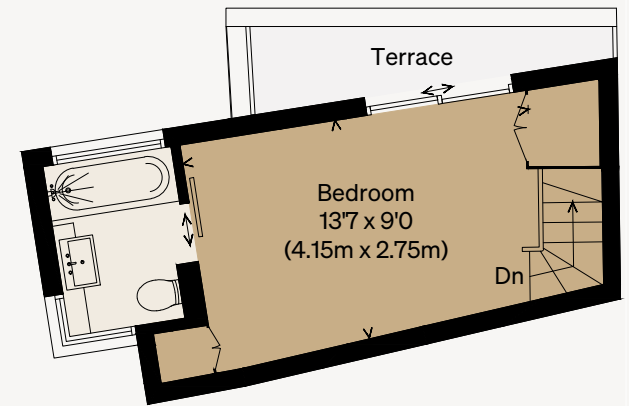

THE MODERN HOUSE

Approximate Floor Area = 61.1 sq m / 658 sq ft

External Area = 10.8 sq m / 116 sq ft

Cottage Green

LONDON SE5

Illustration for identification purposes only, measurements are approximate, not to scale

VIEWING ARRANGEMENTS

Telephone: +44 (0)20 3795 5920

Email: info@themodernhouse.com

GROUND FLOOR

FIRST FLOOR

SECOND FLOOR