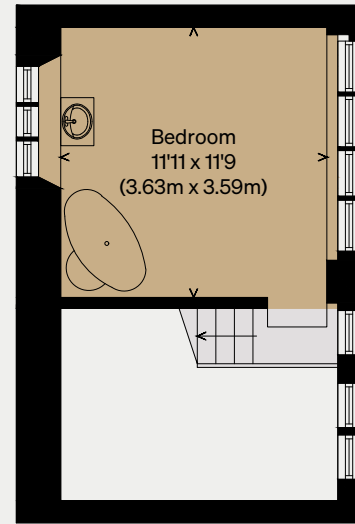

THE MODERN HOUSE

Courtfield Gardens

LONDON SW5

Approximate Floor Area = 110.55 sq m / 1190 sq ft
(Including Under Floor Storage & Excluding Void)

Illustration for identification purposes only,
measurements are approximate, not to scale

UNDER FLOOR STORAGE

MEZZANINE

FIRST FLOOR