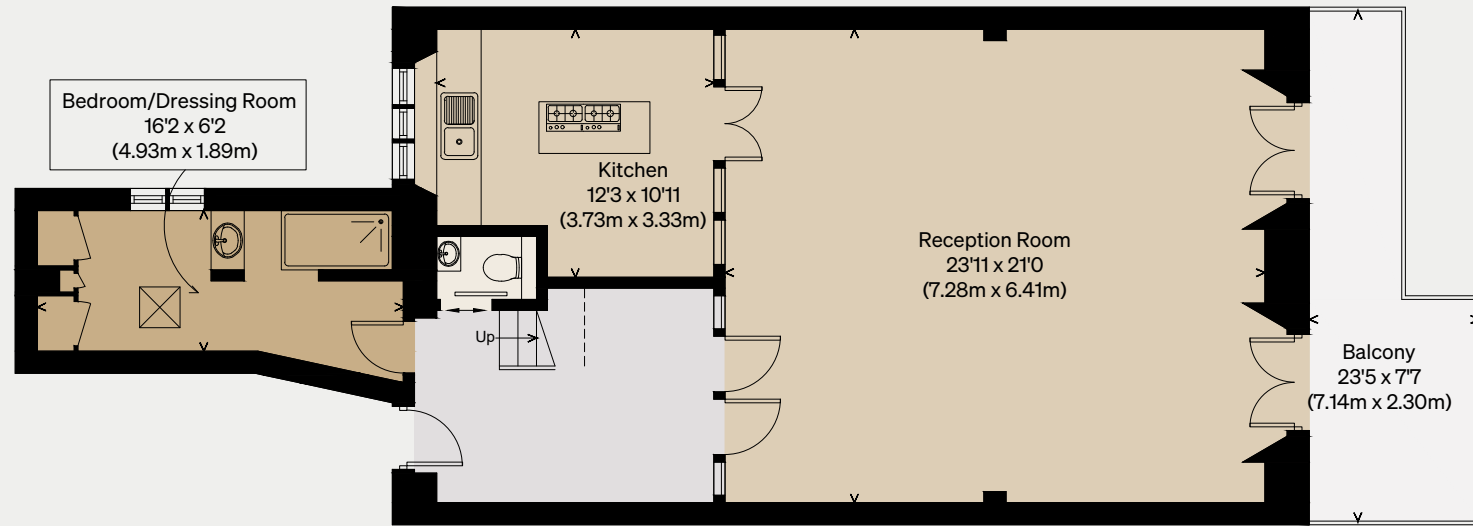

THE MODERN HOUSE

Courtfield Gardens

LONDON SW5

Approximate Floor Area = 110.55 sq m / 1190 sq ft
(Including Under Floor Storage & Excluding Void)

Illustration for identification purposes only,
measurements are approximate, not to scale

UNDER FLOOR STORAGE

MEZZANINE

FIRST FLOOR