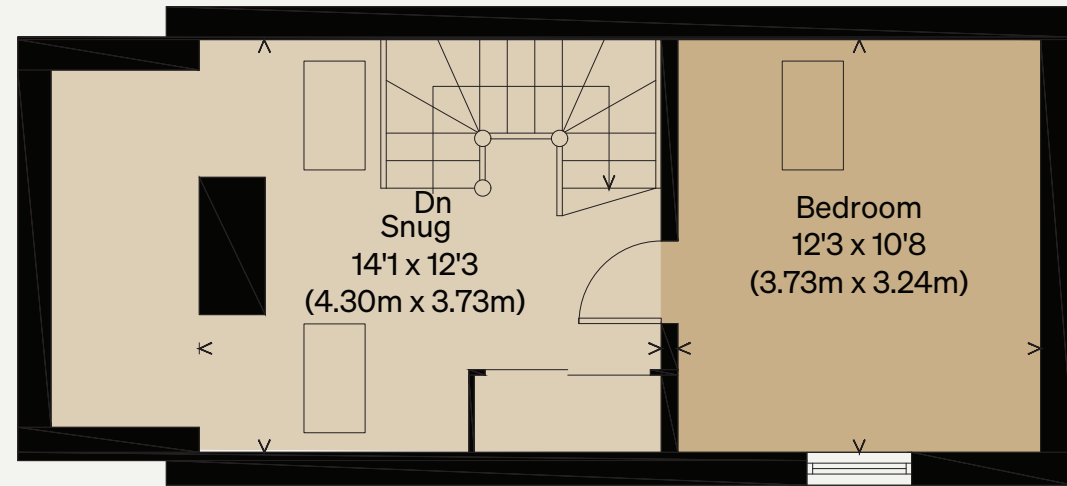

THE MODERN HOUSE

Approximate Floor Area = 62.7 sq m / 675 sq ft

GROUND FLOOR

FIRST FLOOR