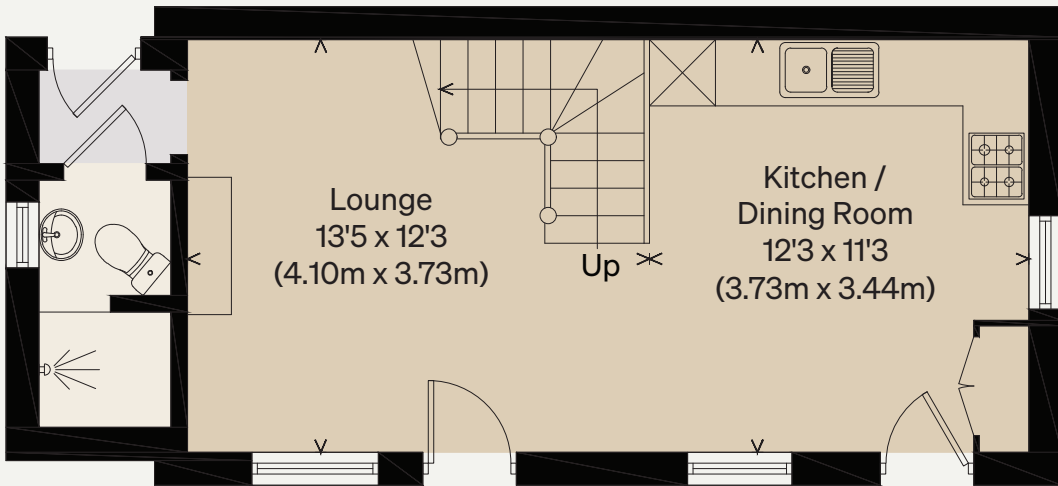

THE MODERN HOUSE

Approximate Floor Area = 62.7 sq m / 675 sq ft

GROUND FLOOR

FIRST FLOOR