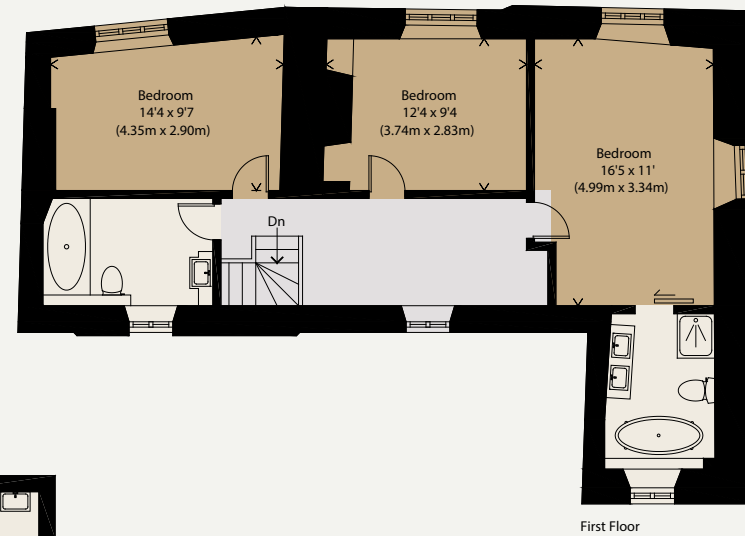

THE MODERN HOUSE

Glebe Cottage

MELLS, NR FROME, SOMERSET, BA11

Approximate Gross Internal Floor Area = 2298 sq ft / 213.5 sq m
Garden Studio Area : 360 sq ft / 33.4 sq m
Total Approximate Gross Internal Floor Area : 2658 sq ft / 246.9 sq m

Illustration for identification purposes only,
measurements are approximate, not to scale

VIEWING ARRANGEMENTS

Telephone: +44 (0)20 3795 5920

Email: viewings@themodernhouse.com

Ground Floor

First Floor

Ground Floor

(Not shown in exact location / orientation)