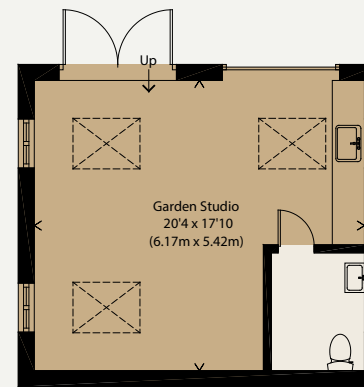

THE MODERN HOUSE

Glebe Cottage

MELLS, NR FROME, SOMERSET, BA11

Approximate Gross Internal Floor Area = 2298 sq ft / 213.5 sq m
Garden Studio Area : 360 sq ft / 33.4 sq m
Total Approximate Gross Internal Floor Area : 2658 sq ft / 246.9 sq m

Illustration for identification purposes only,
measurements are approximate, not to scale

VIEWING ARRANGEMENTS

Telephone: +44 (0)20 3795 5920

Email: viewings@themodernhouse.com

Ground Floor

First Floor

Ground Floor

(Not shown in exact location / orientation)