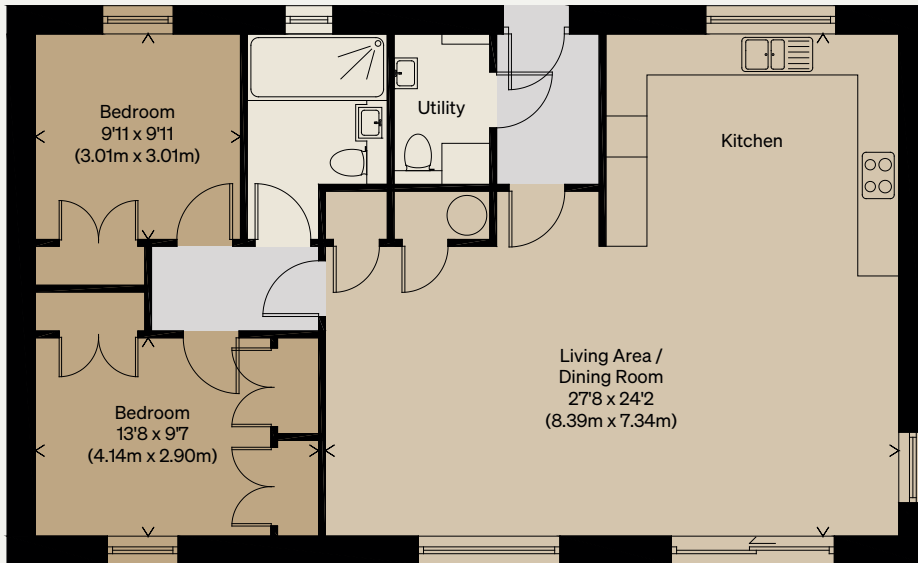

THE MODERN HOUSE

Approximate Gross Internal Floor Area : 999 sq ft / 92.8 sq m
Bothy Area : 246 sq ft / 22.9 sq m
Total Approximate Gross Internal Floor Area : 1245 sq ft / 115.7 sq m

Glenelg

Ross-shire, Scottish Highlands

Illustration for identification purposes only, measurements are approximate, not to scale

VIEWING ARRANGEMENTS

Telephone: +44 (0)20 3795 5920
Email: viewings@themodernhouse.com

(House) Ground Floor

(Bothy) Ground Floor