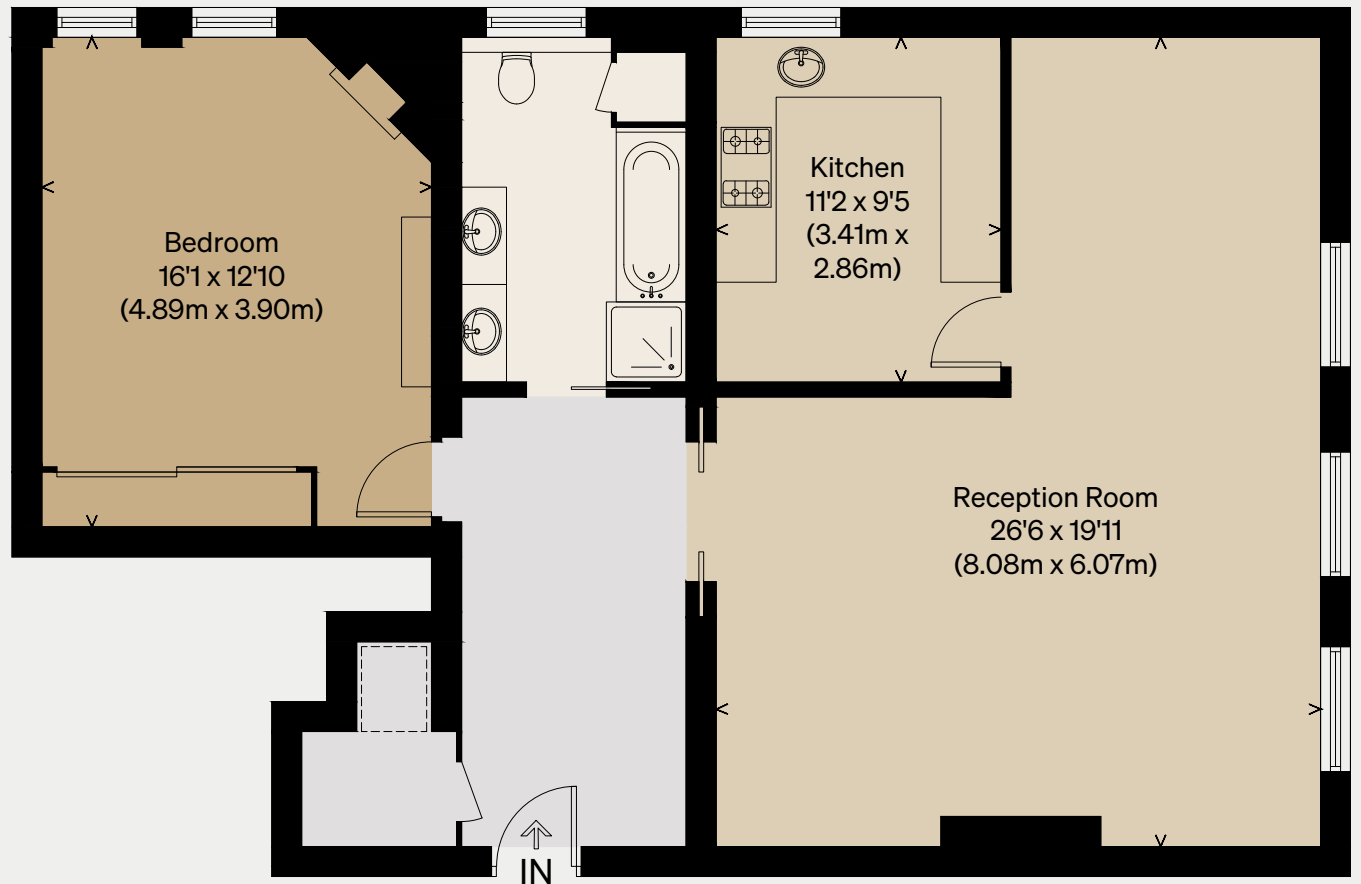

THE MODERN HOUSE

Lansdowne House

LONDON W11

Approximate Floor Area = 121.9 sq m / 1312 sq ft

Illustration for identification purposes only,
measurements are approximate, not to scale

VIEWING ARRANGEMENTS

Telephone: +44 (0)20 3795 5920

Email: viewings@themodernhouse.com

SECOND FLOOR