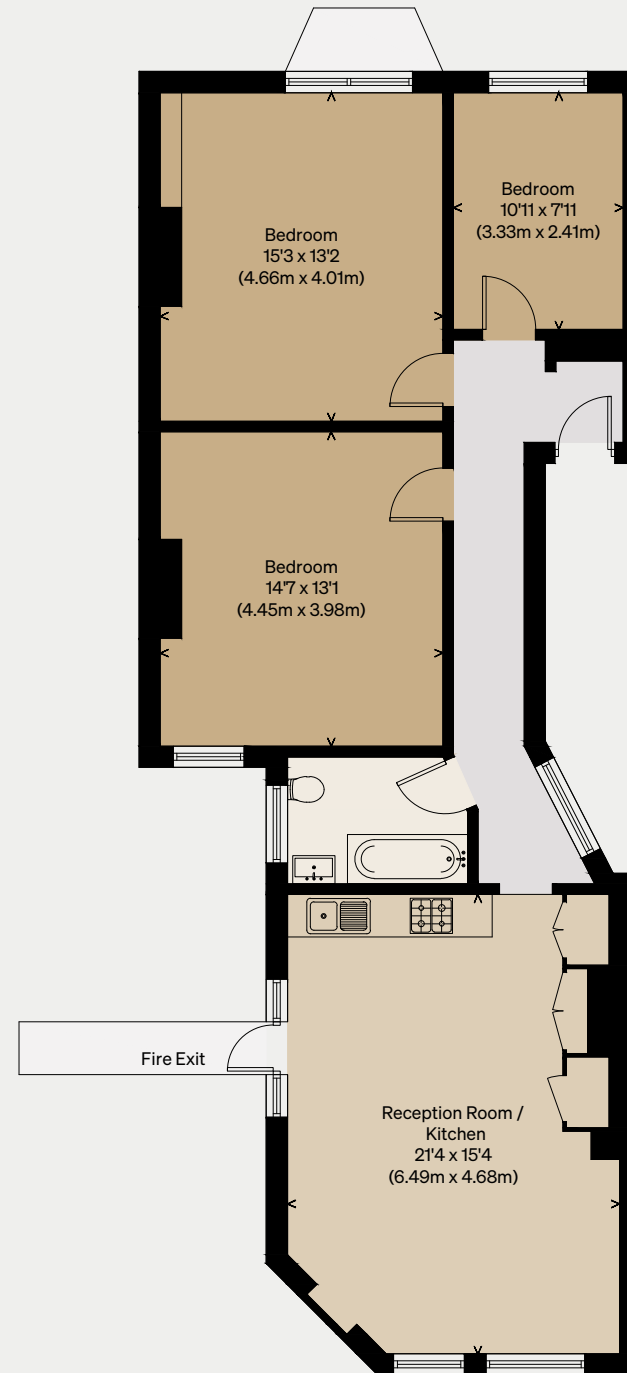

THE MODERN HOUSE

Loraine Mansions

LONDON N7

Approximate Floor Area = 92.6 sq m / 997 sq ft

Illustration for identification purposes only,
measurements are approximate, not to scale

VIEWING ARRANGEMENTS

Telephone: +44 (0)20 3795 5920

Email: info@themodernhouse.com

THIRD FLOOR