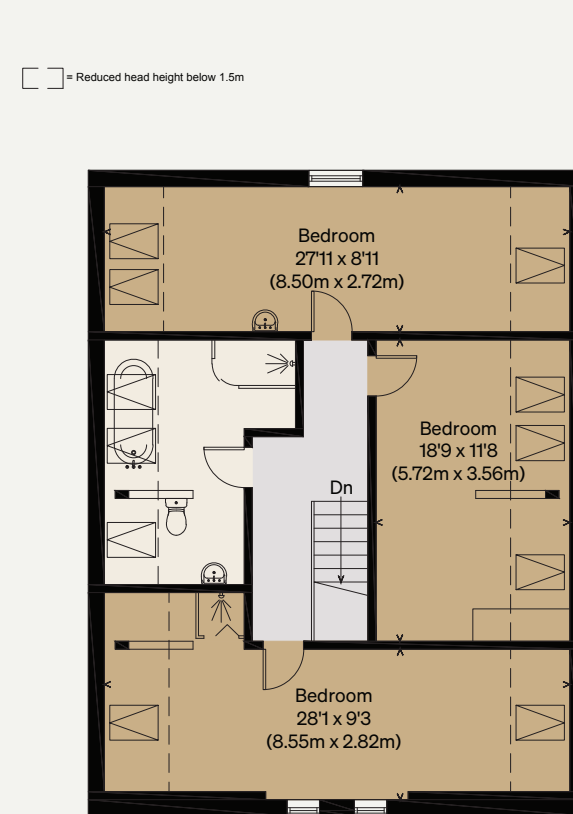

FIRST FLOOR