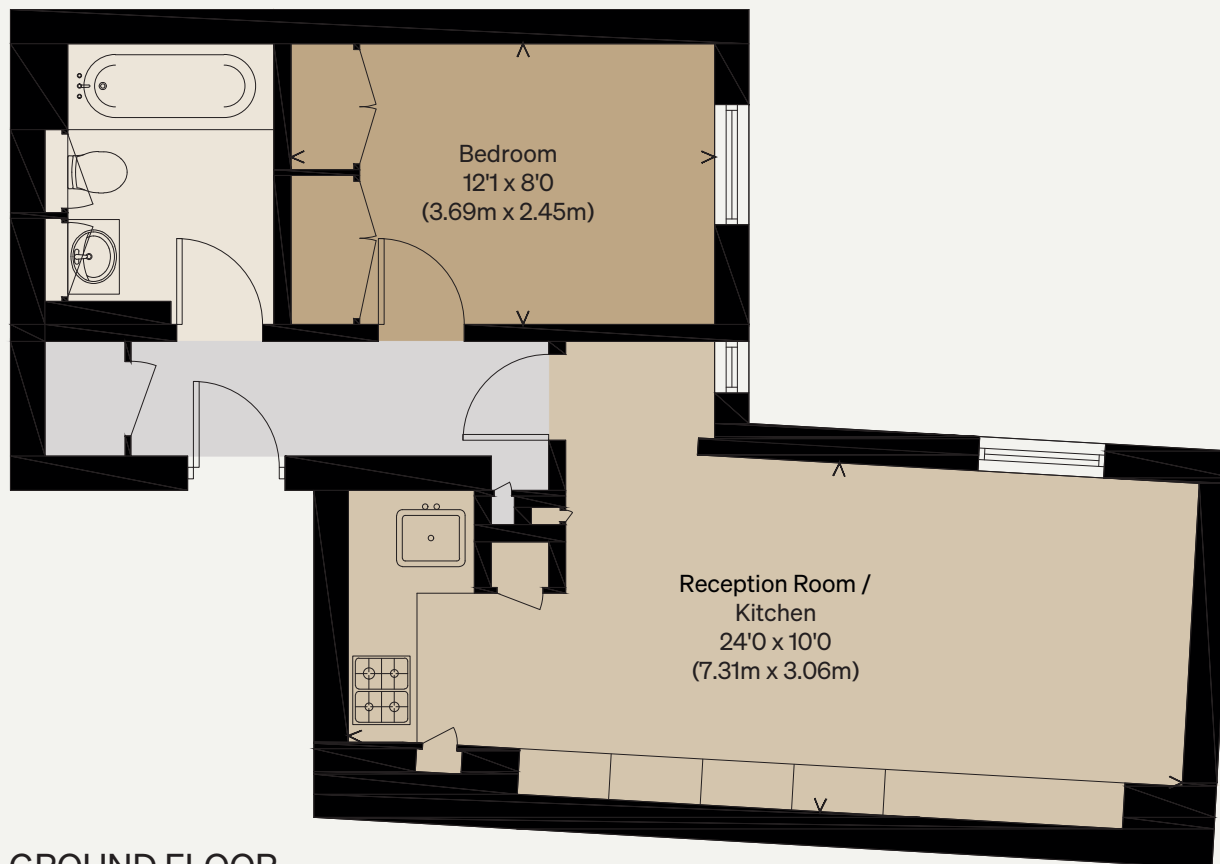

THE MODERN HOUSE

Approximate Floor Area = 43.3 sq m / 466 sq ft

Spruce Apartments III

BARRETT'S GROVE, LONDON N16

Illustration for identification purposes only,
measurements are approximate, not to scale

VIEWING ARRANGEMENTS

Telephone: +44 (0)20 3795 5920

Email: info@themodernhouse.com

GROUND FLOOR