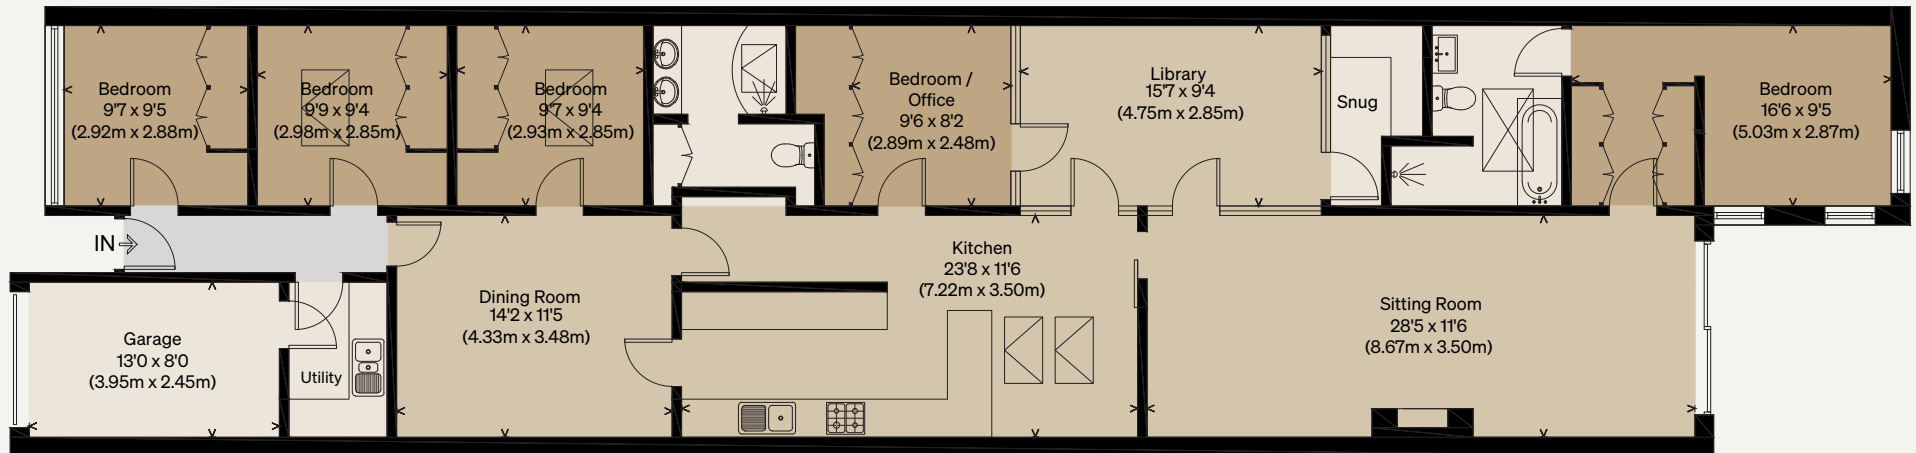

THE MODERN HOUSE

The Ryde VIII

HATFIELD, HERTFORDSHIRE

Approximate Floor Area = 176.4 sq m / 1899 sq ft

Illustration for identification purposes only,
measurements are approximate, not to scale

VIEWING ARRANGEMENTS

Telephone: +44 (0)20 3795 5920

Email: info@themodernhouse.com

GROUND FLOOR