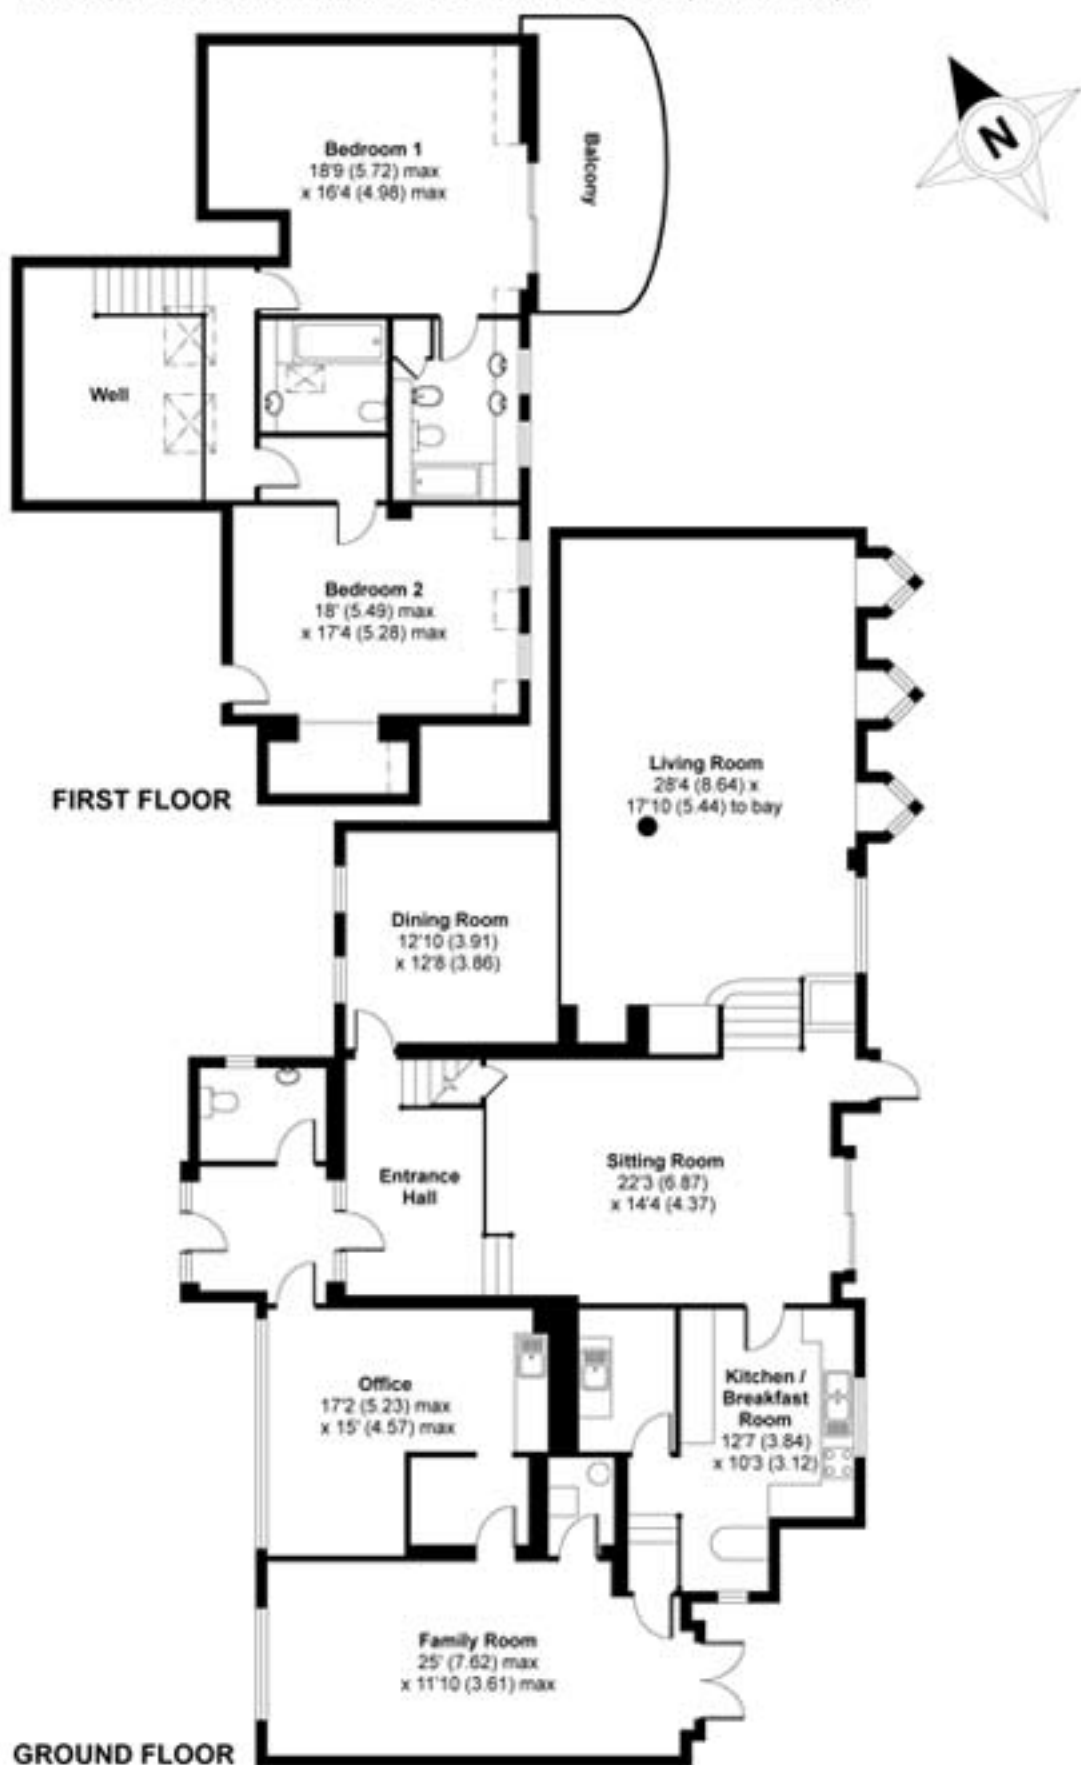

Cantata 5a Amherst Gardens Hastings

APPROX. GROSS INTERNAL FLOOR AREA 3098 SQFT / 287 SQM

Whilst every attempt has been made to ensure the accuracy of the floor plans contained here, measurements of doors, windows and rooms are approximate and no responsibility is taken for any error, omission or mis-statement. These plans are for representation purposes only as defined by RICS Code of Measuring Practice and should be used as such by any prospective purchaser. The services, systems and appliances listed in this specification have not been tested by The Modern House and no guarantee as to their operating ability or their efficiency can be given.