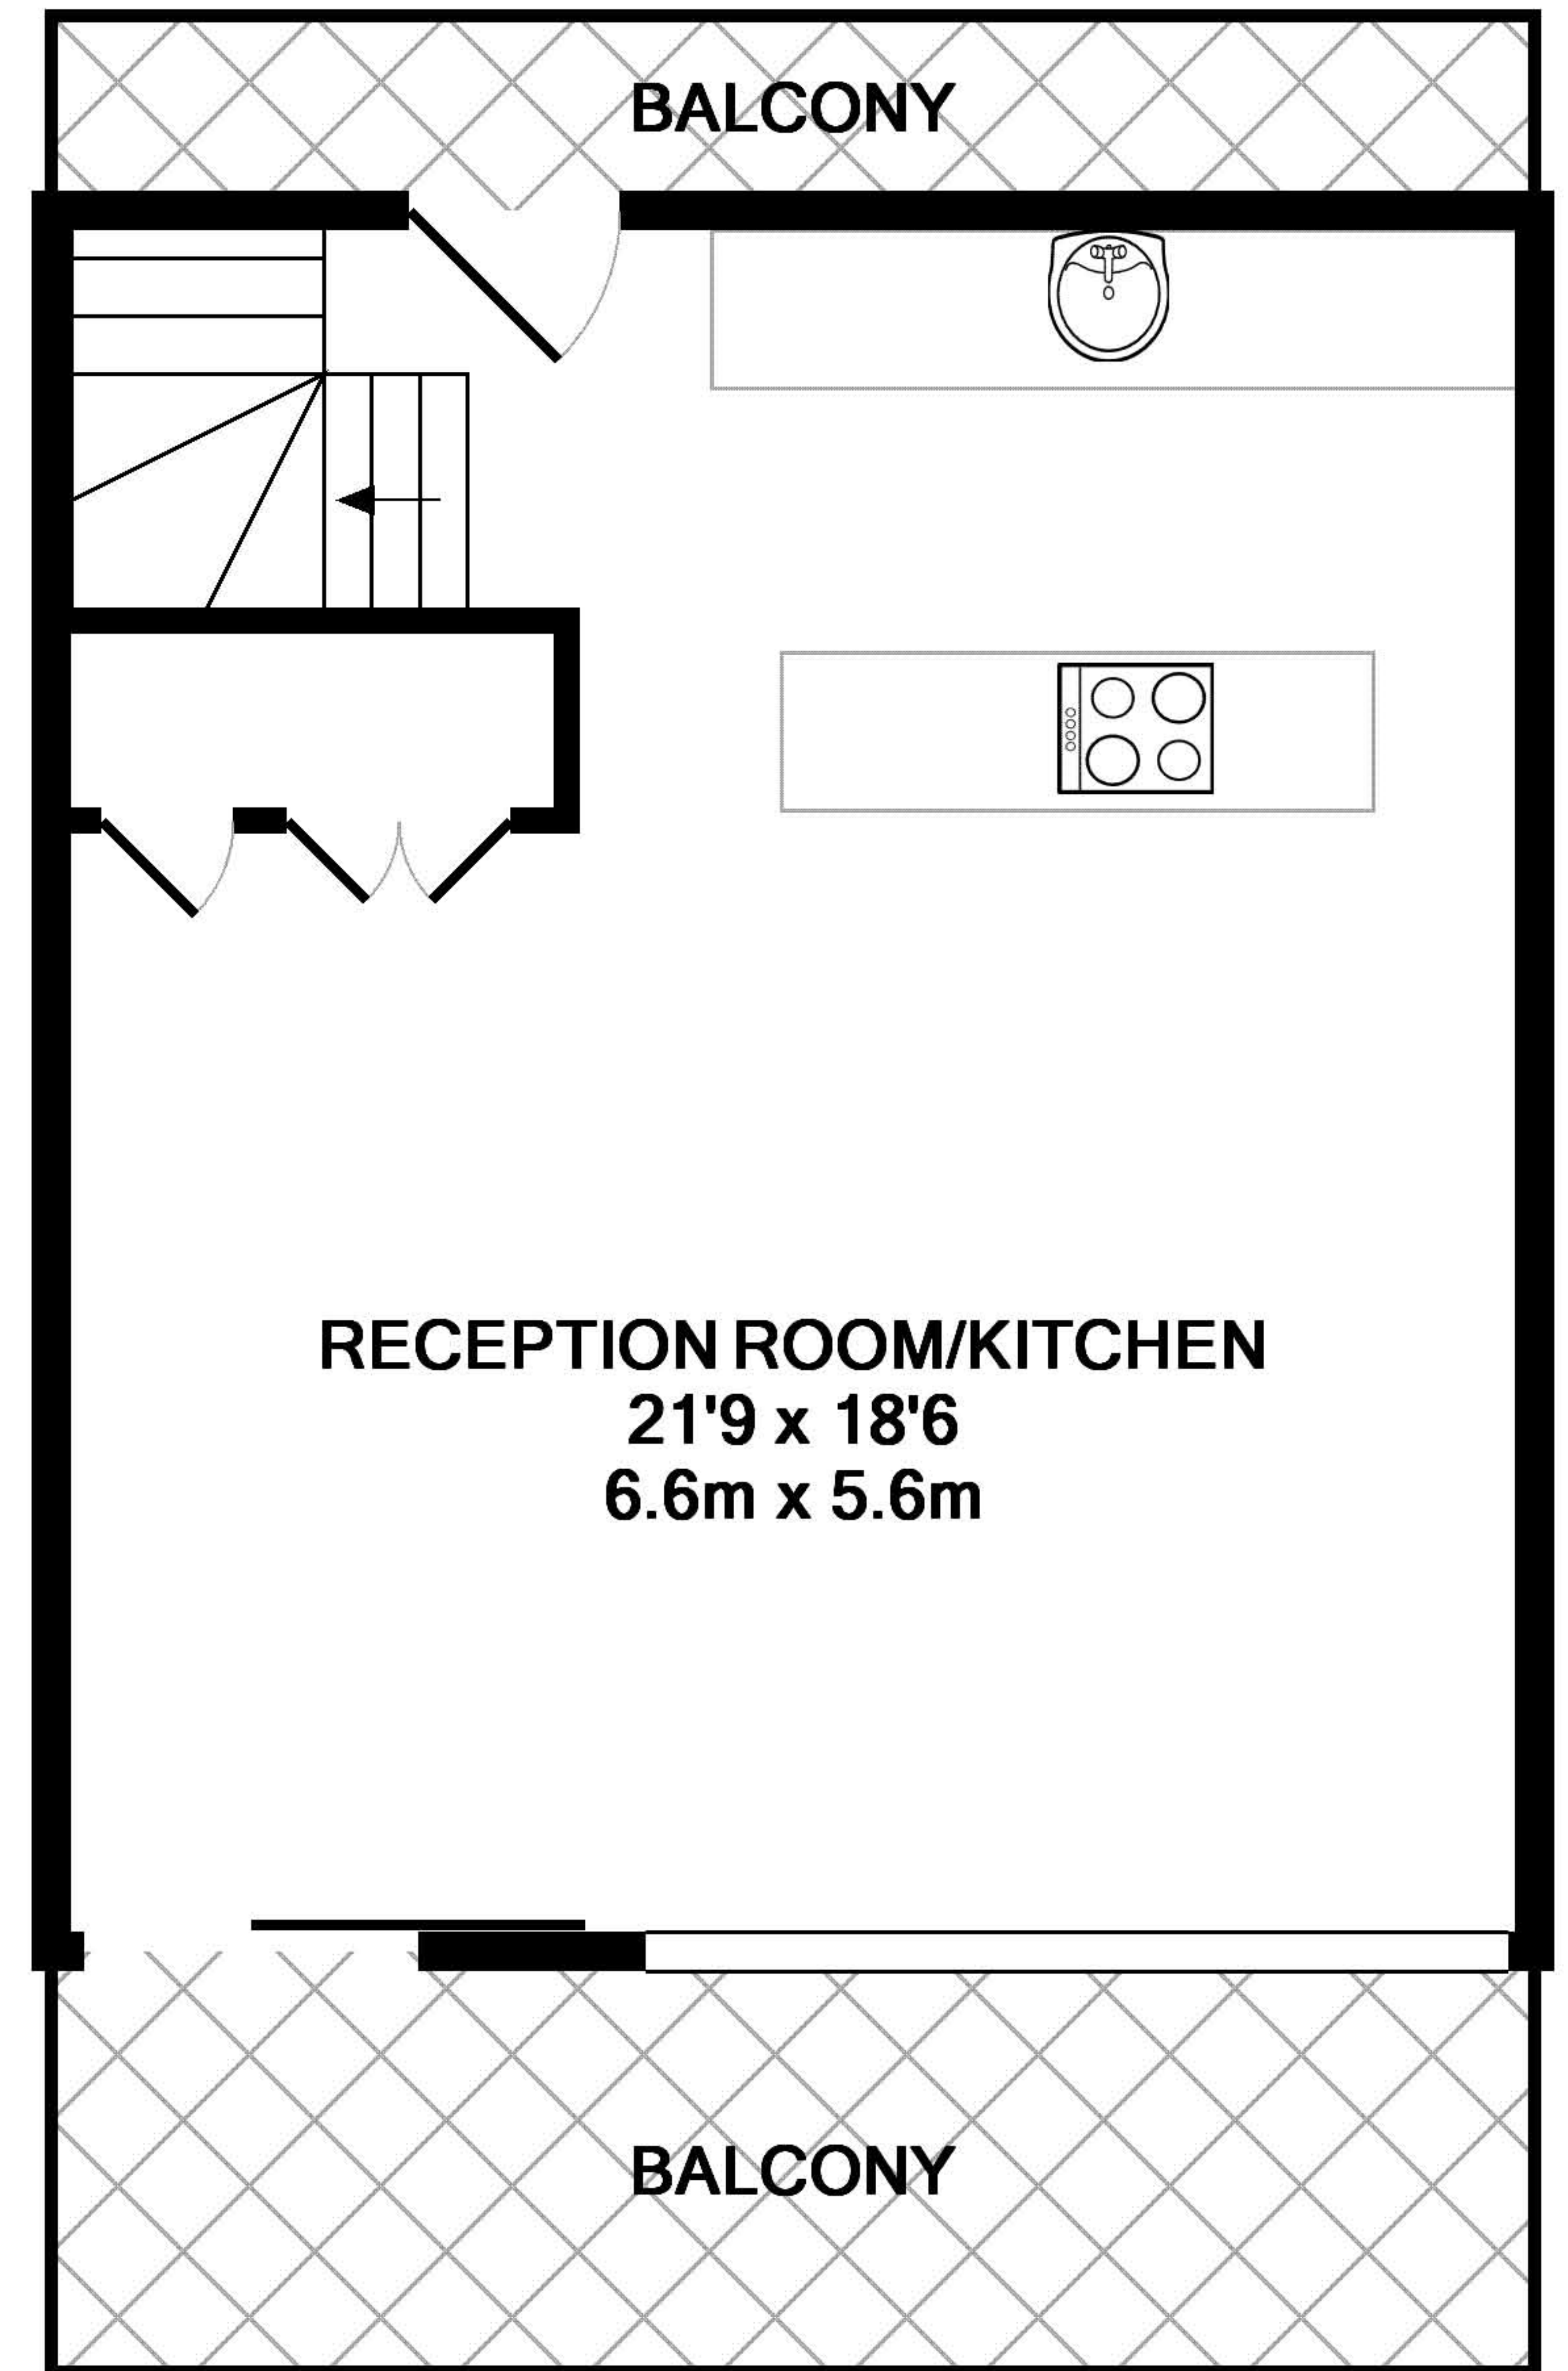

3RD FLOOR

4TH FLOOR

DOG KENNEL HILL THIRD FLOOR
TOTAL APPROX. FLOOR AREA 89.0 SQ.M. (958 SQ.FT.)

Whilst every attempt has been made to ensure the accuracy of the floor plan contained here, measurements of doors, windows, rooms and any other items are approximate and no responsibility is taken for any error, omission, or mis-statement. This plan is for illustrative purposes only and should be used as such by any prospective purchaser. The services, systems and appliances shown have not been tested and no guarantee as to their operability or efficiency can be given
 Made with Metropix ©2010