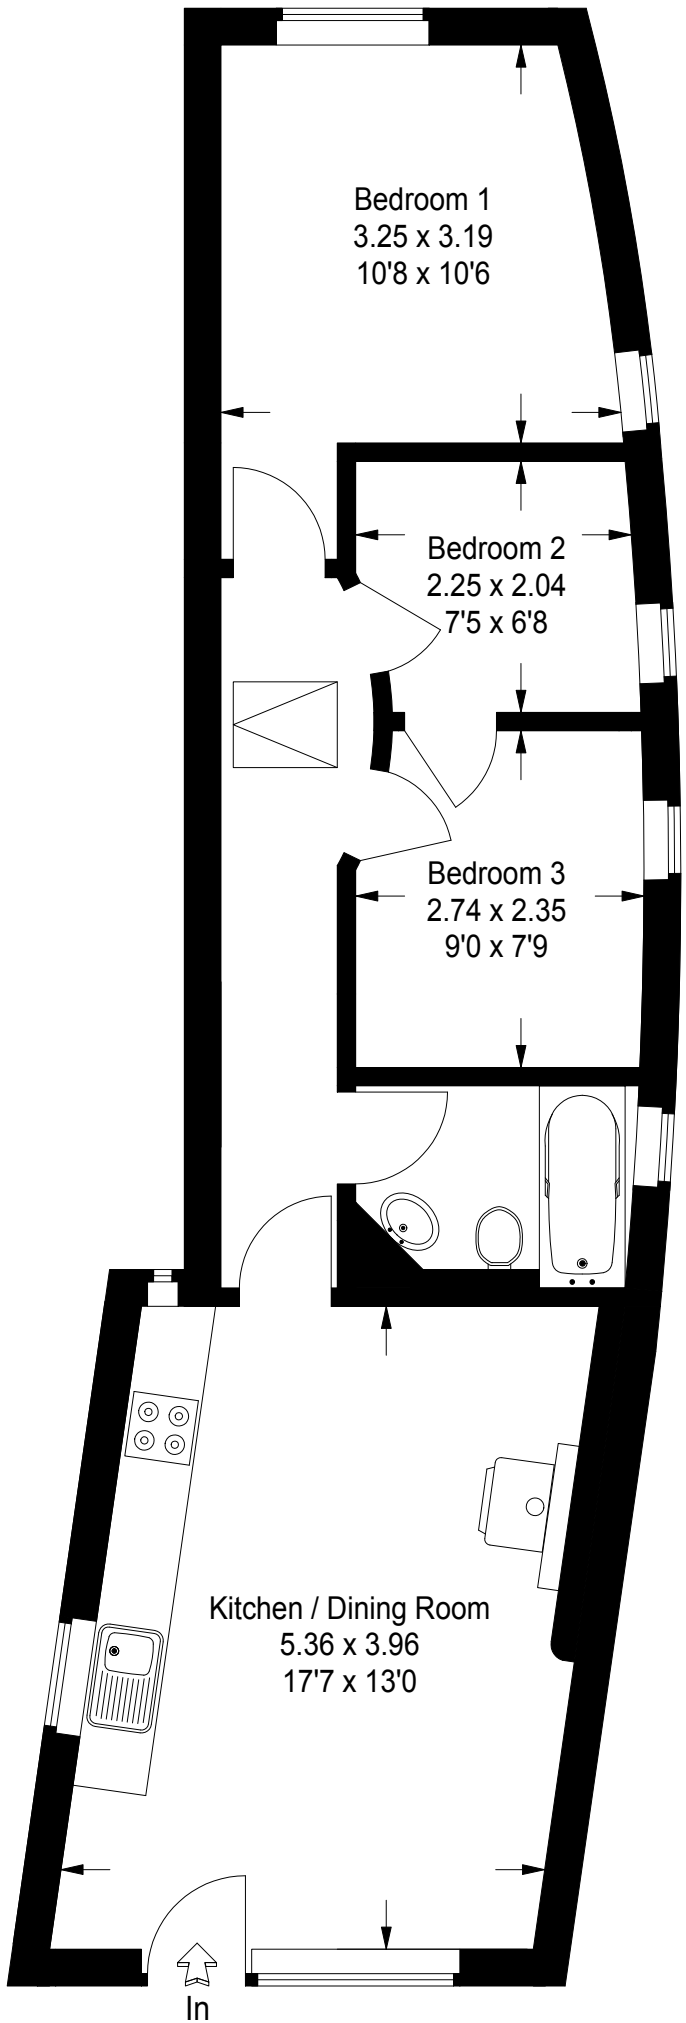

Puffins, Treknow, Near Tintagel, PL34 0EN

Approximate Gross Internal Area :-
55 sq m / 592 sq ft

FLOORPLANZ © 2011
0845 6344080 Ref 78849

This plan is for layout guidance only.
Not drawn to scale, unless stated.
Windows & door openings are
approximate.

Whilst every care is taken in the
preparation of this plan, please
check all dimensions, shapes &
compass bearings before making
any decisions reliant upon them.