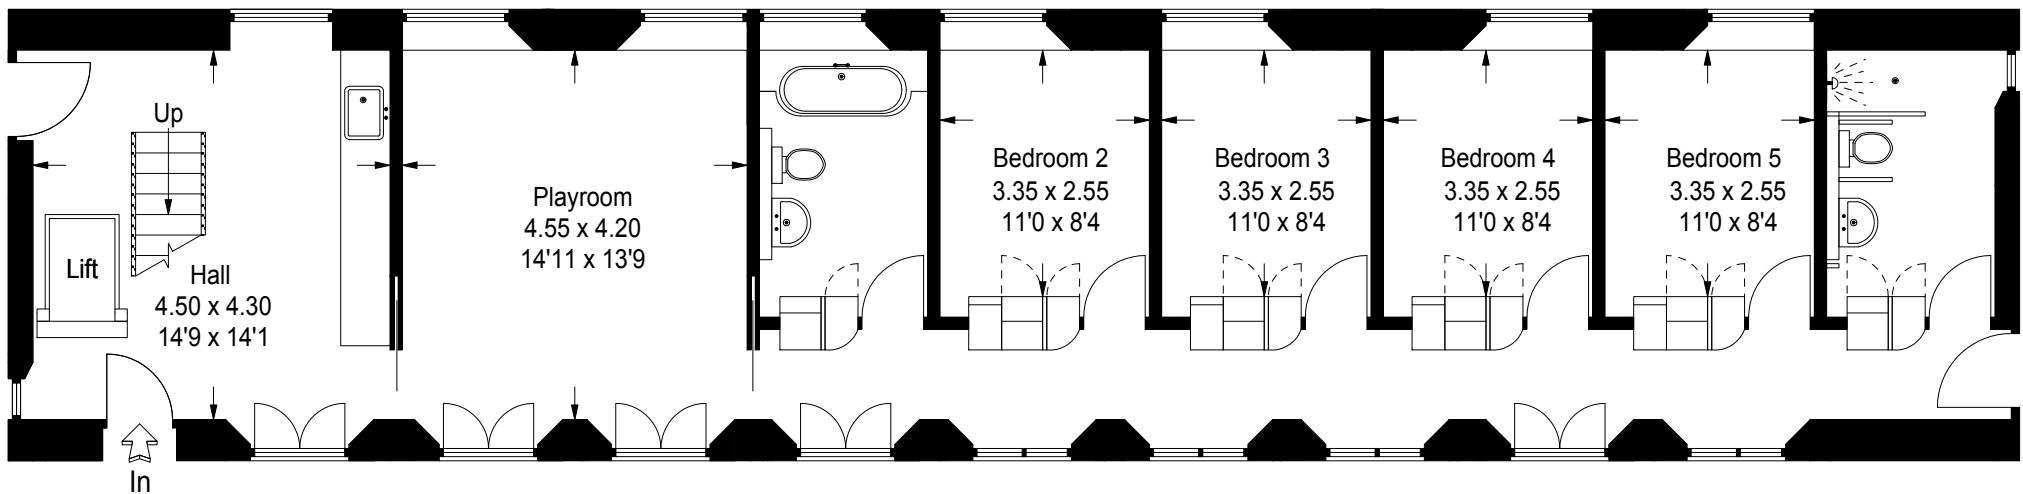

Holly Barn, Reedham, Norfolk

Approximate Gross Internal Area :-
231 sq m / 2486 sq ft (Excluding Void)

First Floor

Ground Floor

Illustration For Identification Purposes Only. Not To Scale
Job Ref. 79083