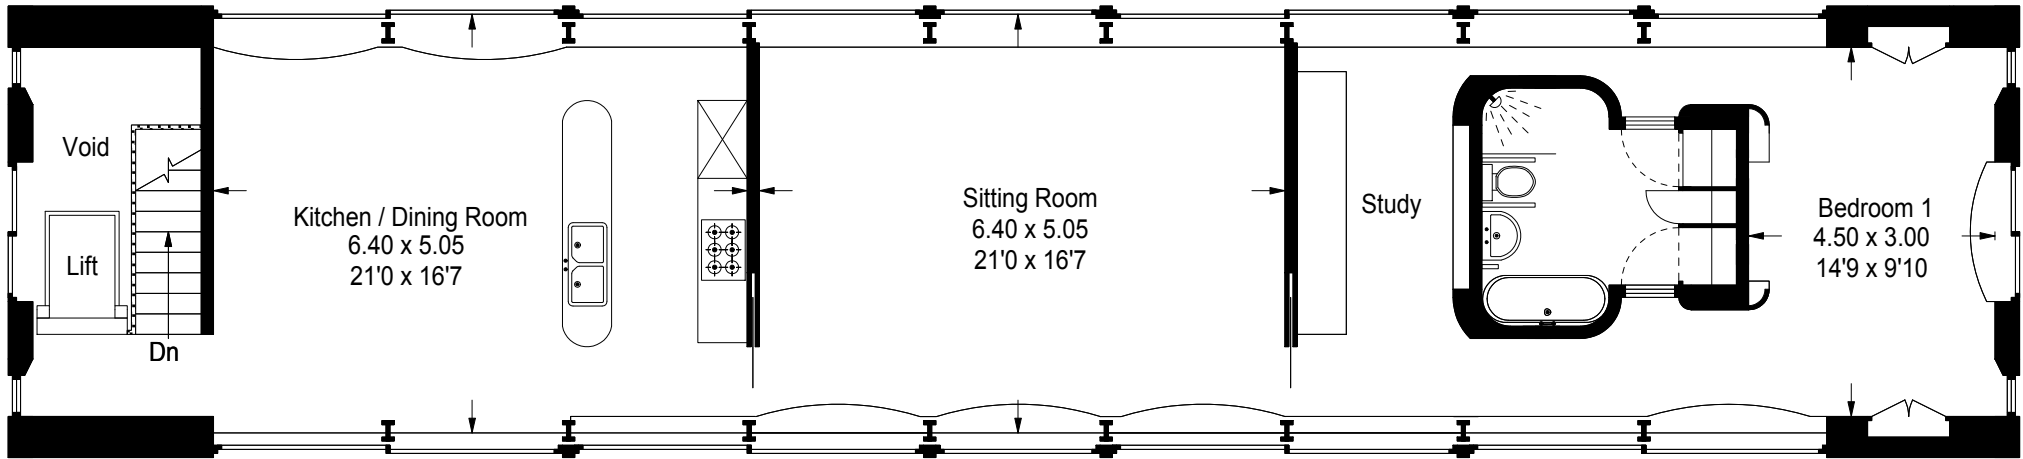

Holly Barn, Reedham, Norfolk

Approximate Gross Internal Area :-
231 sq m / 2486 sq ft (Excluding Void)

First Floor

Ground Floor

Illustration For Identification Purposes Only. Not To Scale
Job Ref. 79083