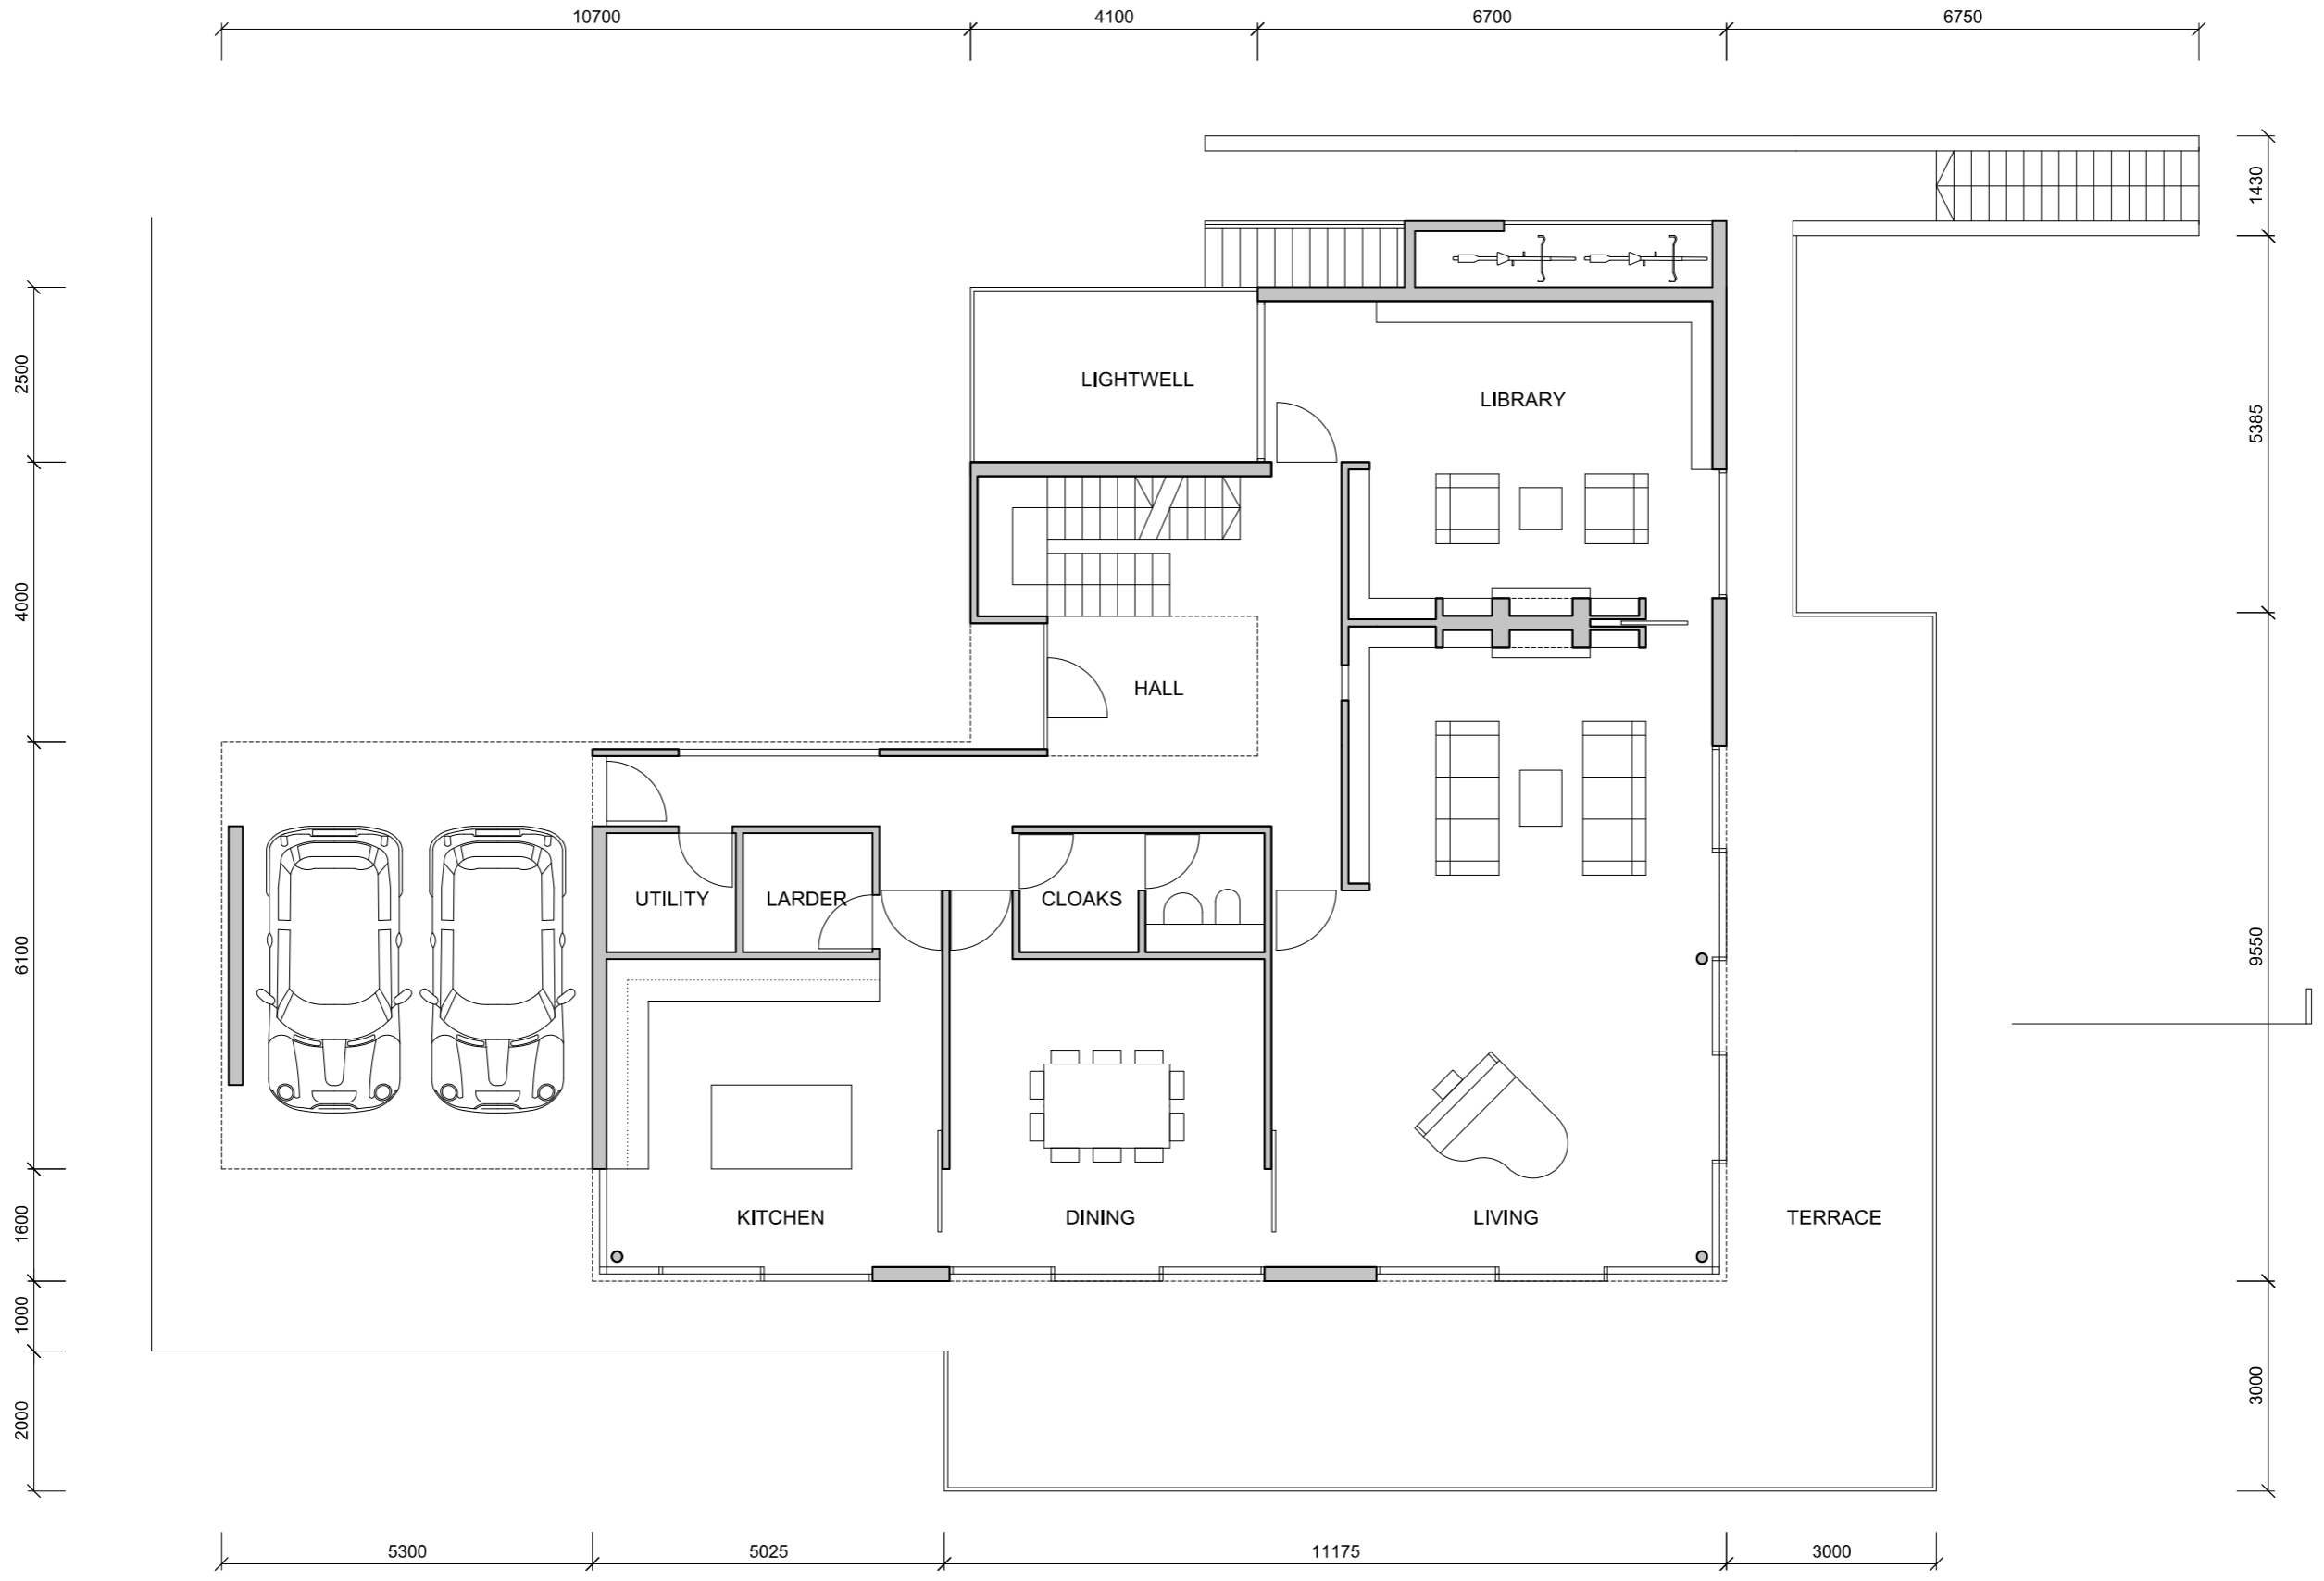

NEW HOUSE IN BUTTERFLY WALK

FIRST FLOOR 171m² GEA

1 : 100 @ A3

CA 20 101

NEW HOUSE IN BUTTERFLY WALK

GROUND FLOOR 186m² GEA

1 : 100 @ A3

CA 20 102

NEW HOUSE IN BUTTERFLY WALK

LOWER GROUND FLOOR 172m² GEA

1 : 100 @ A3

CA 20 103