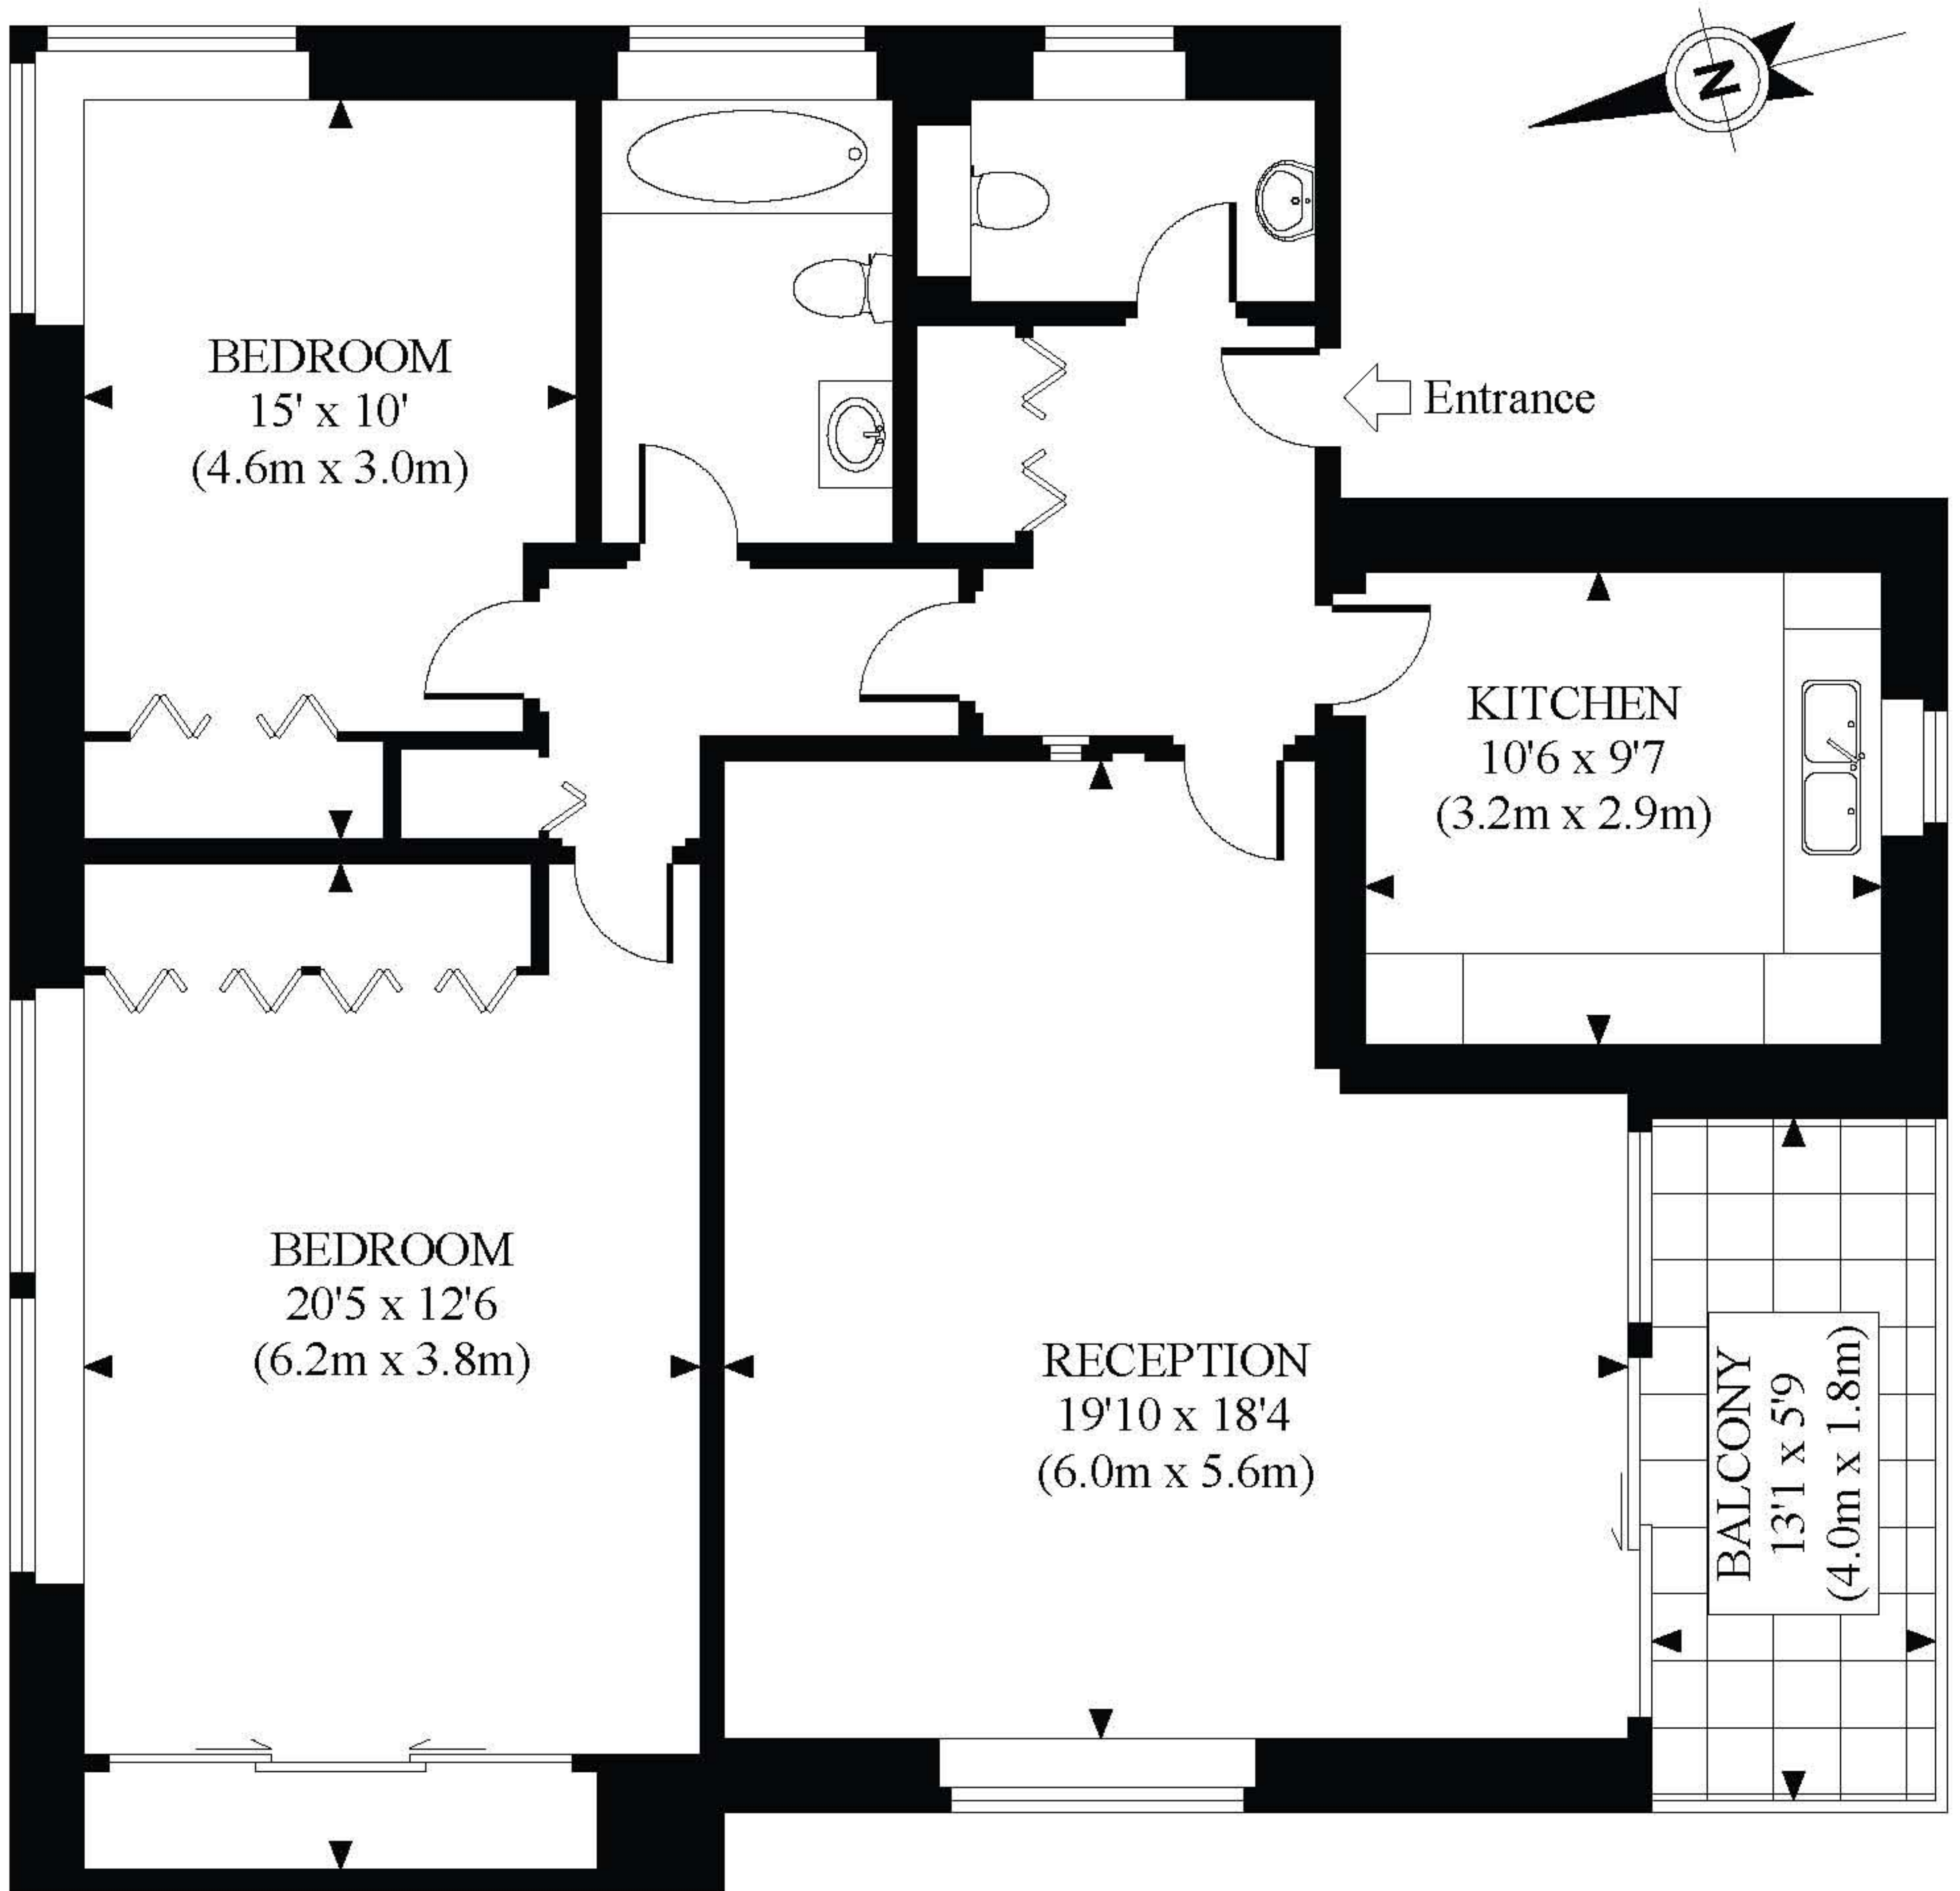

# Plane Tree House London, W8

## THIRD FLOOR

GROSS INTERNAL FLOOR AREA 1,090 sq ft / 101.26 sq m

## LOWER GROUND FLOOR

APPROX. GROSS INTERNAL FLOOR AREA 1,090 sq ft / 101.26 sq m