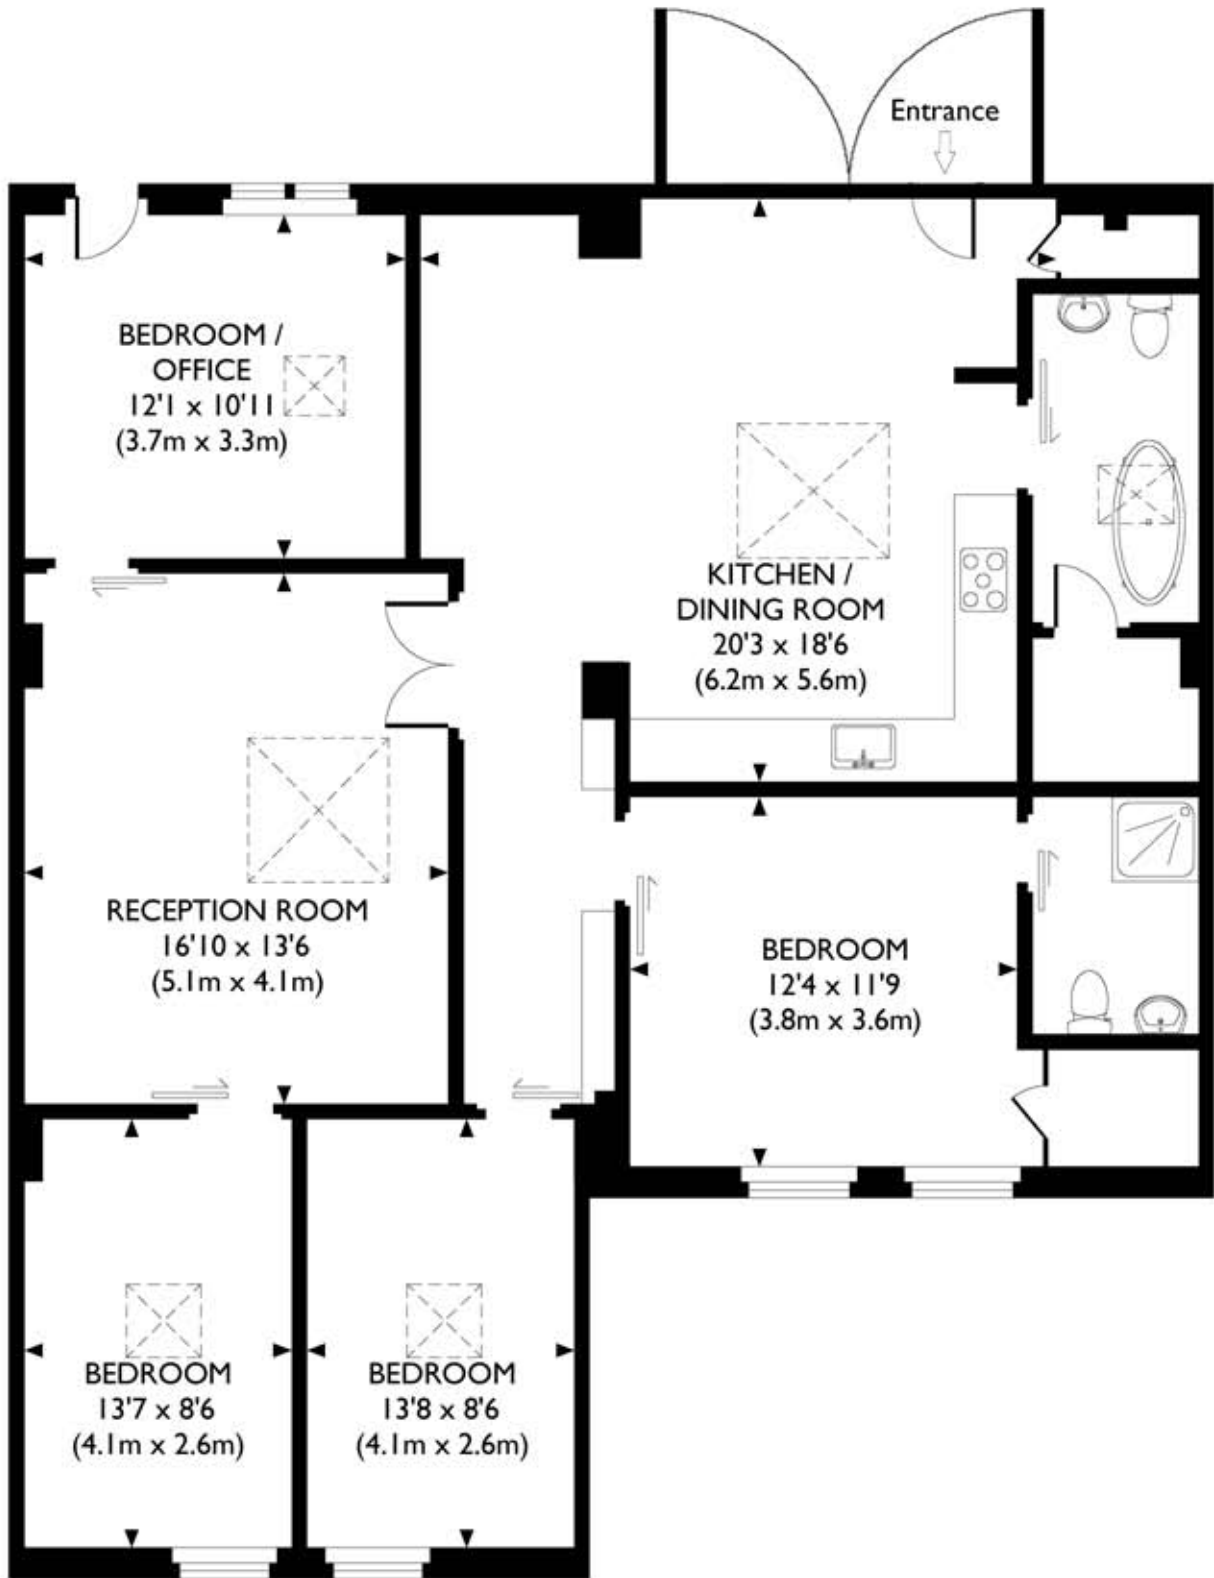

Tavistock Terrace
London, N19

GROUND FLOOR
GROSS INTERNAL
FLOOR AREA 1378 SQ FT

APPROX. GROSS INTERNAL FLOOR AREA 1378 SQ FT / 128 SQ M