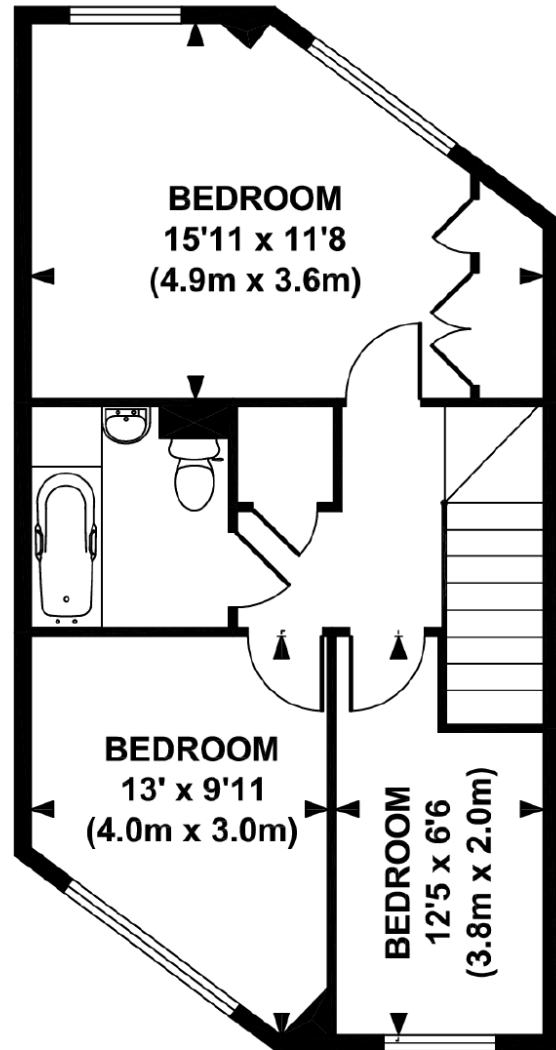

## 3 BED FLOORPLAN

GROUND FLOOR

FIRST FLOOR

APPROX. GROSS INTERNAL FLOOR AREA 947 SQ FT / 88 SQ M