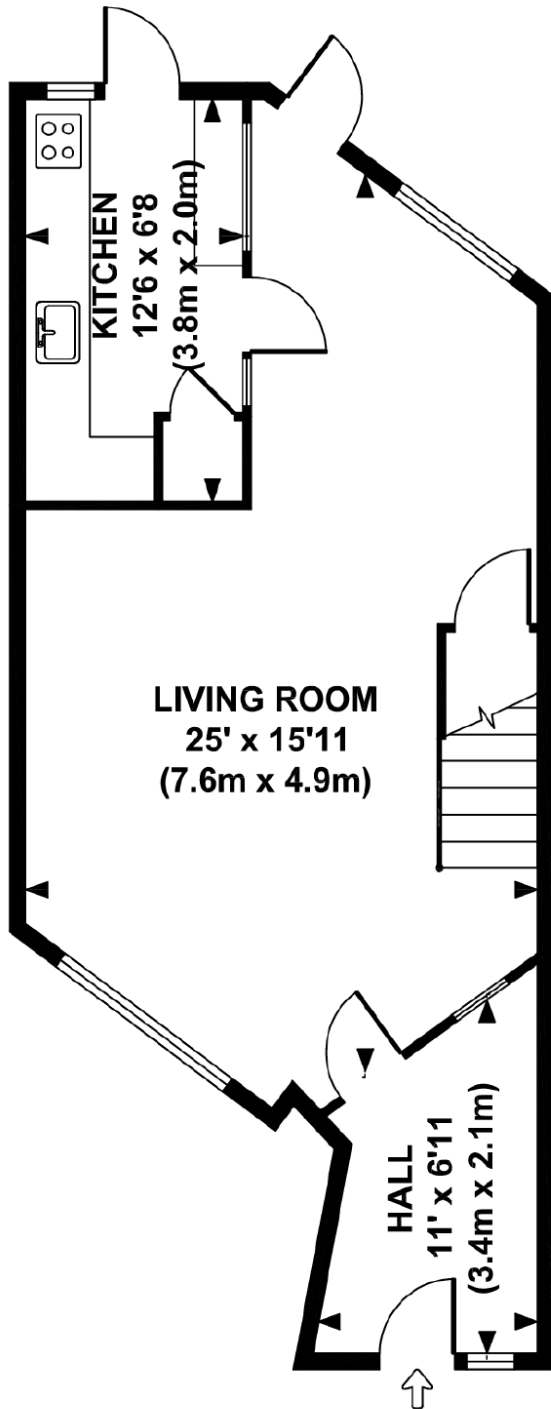

## 3 BED FLOORPLAN

GROUND FLOOR

FIRST FLOOR

APPROX. GROSS INTERNAL FLOOR AREA 947 SQ FT / 88 SQ M