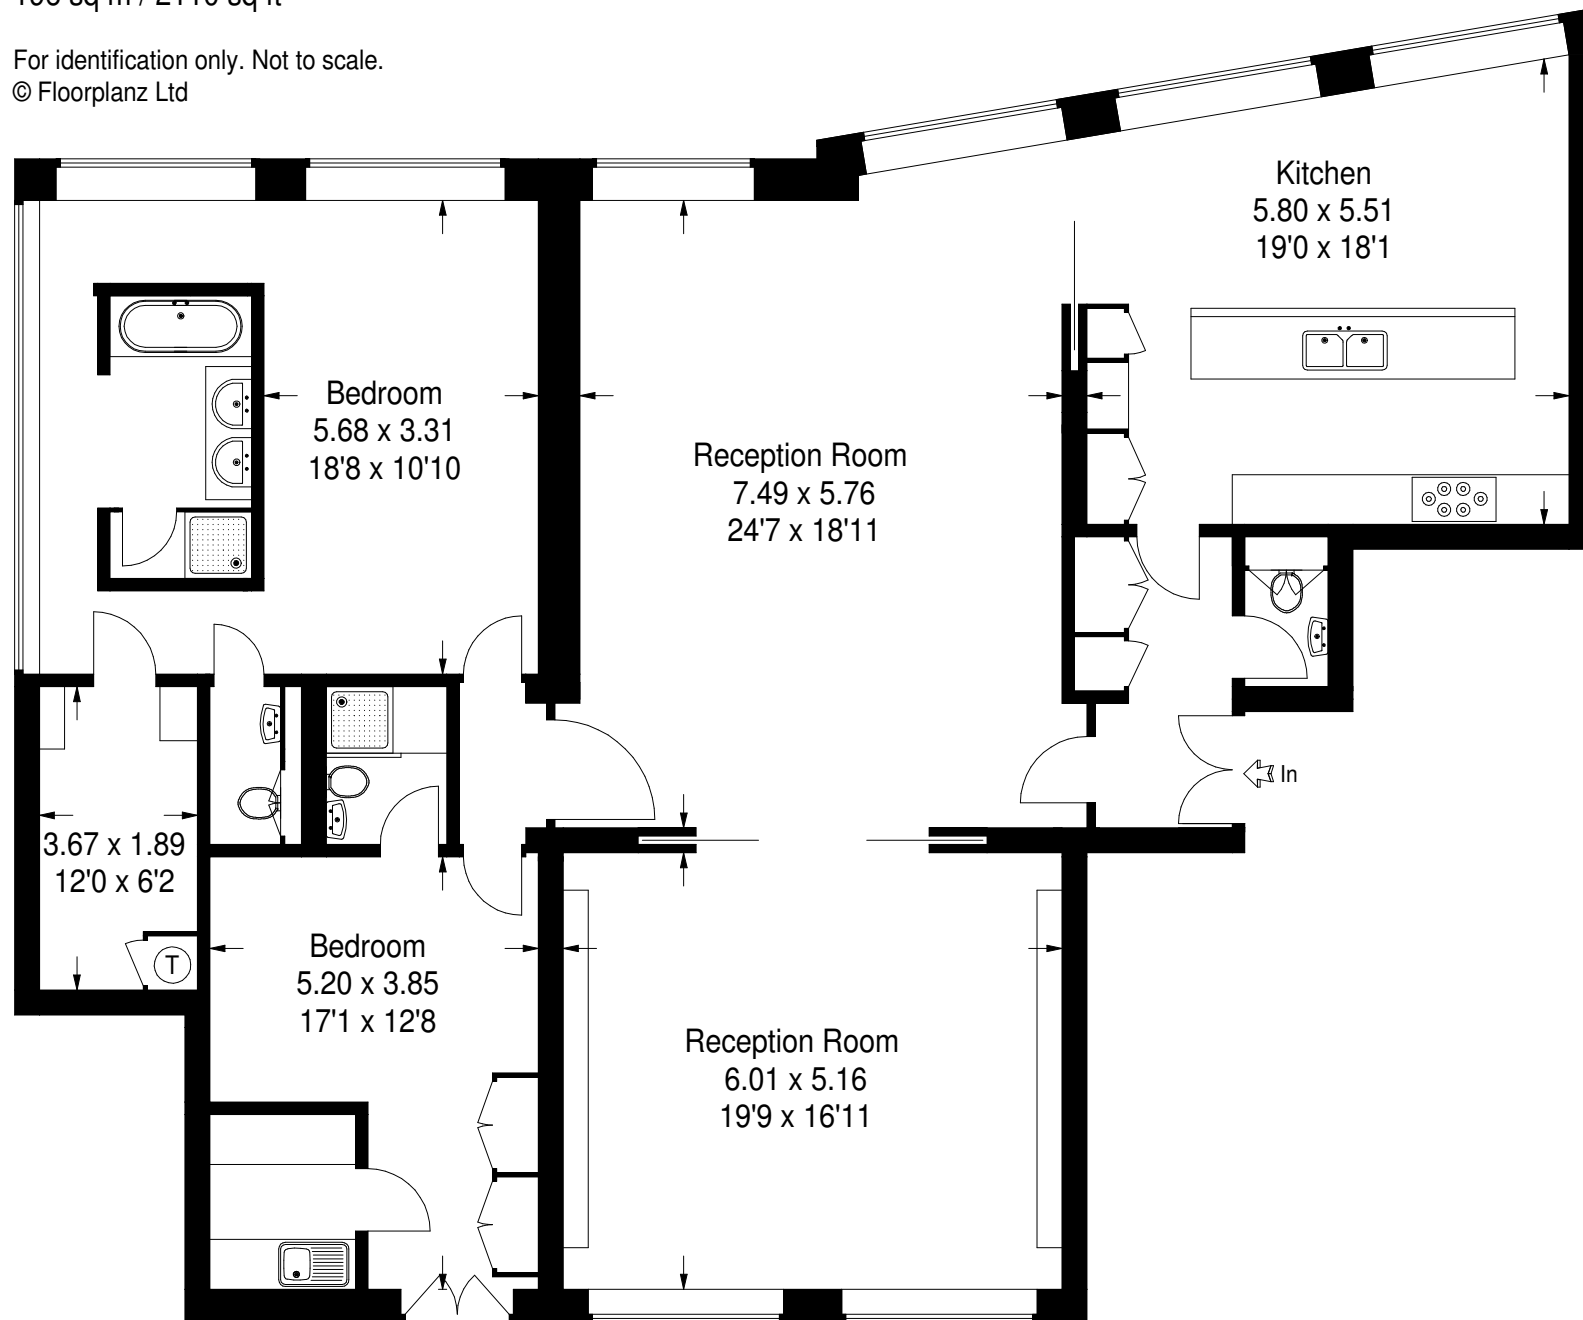

# Unit B, Mica House, Barnsbury Square, London, N1 1RN

Gross internal area ( approx ) :-  
196 sq m / 2110 sq ft

For identification only. Not to scale.  
© Floorplanz Ltd

Ground Floor