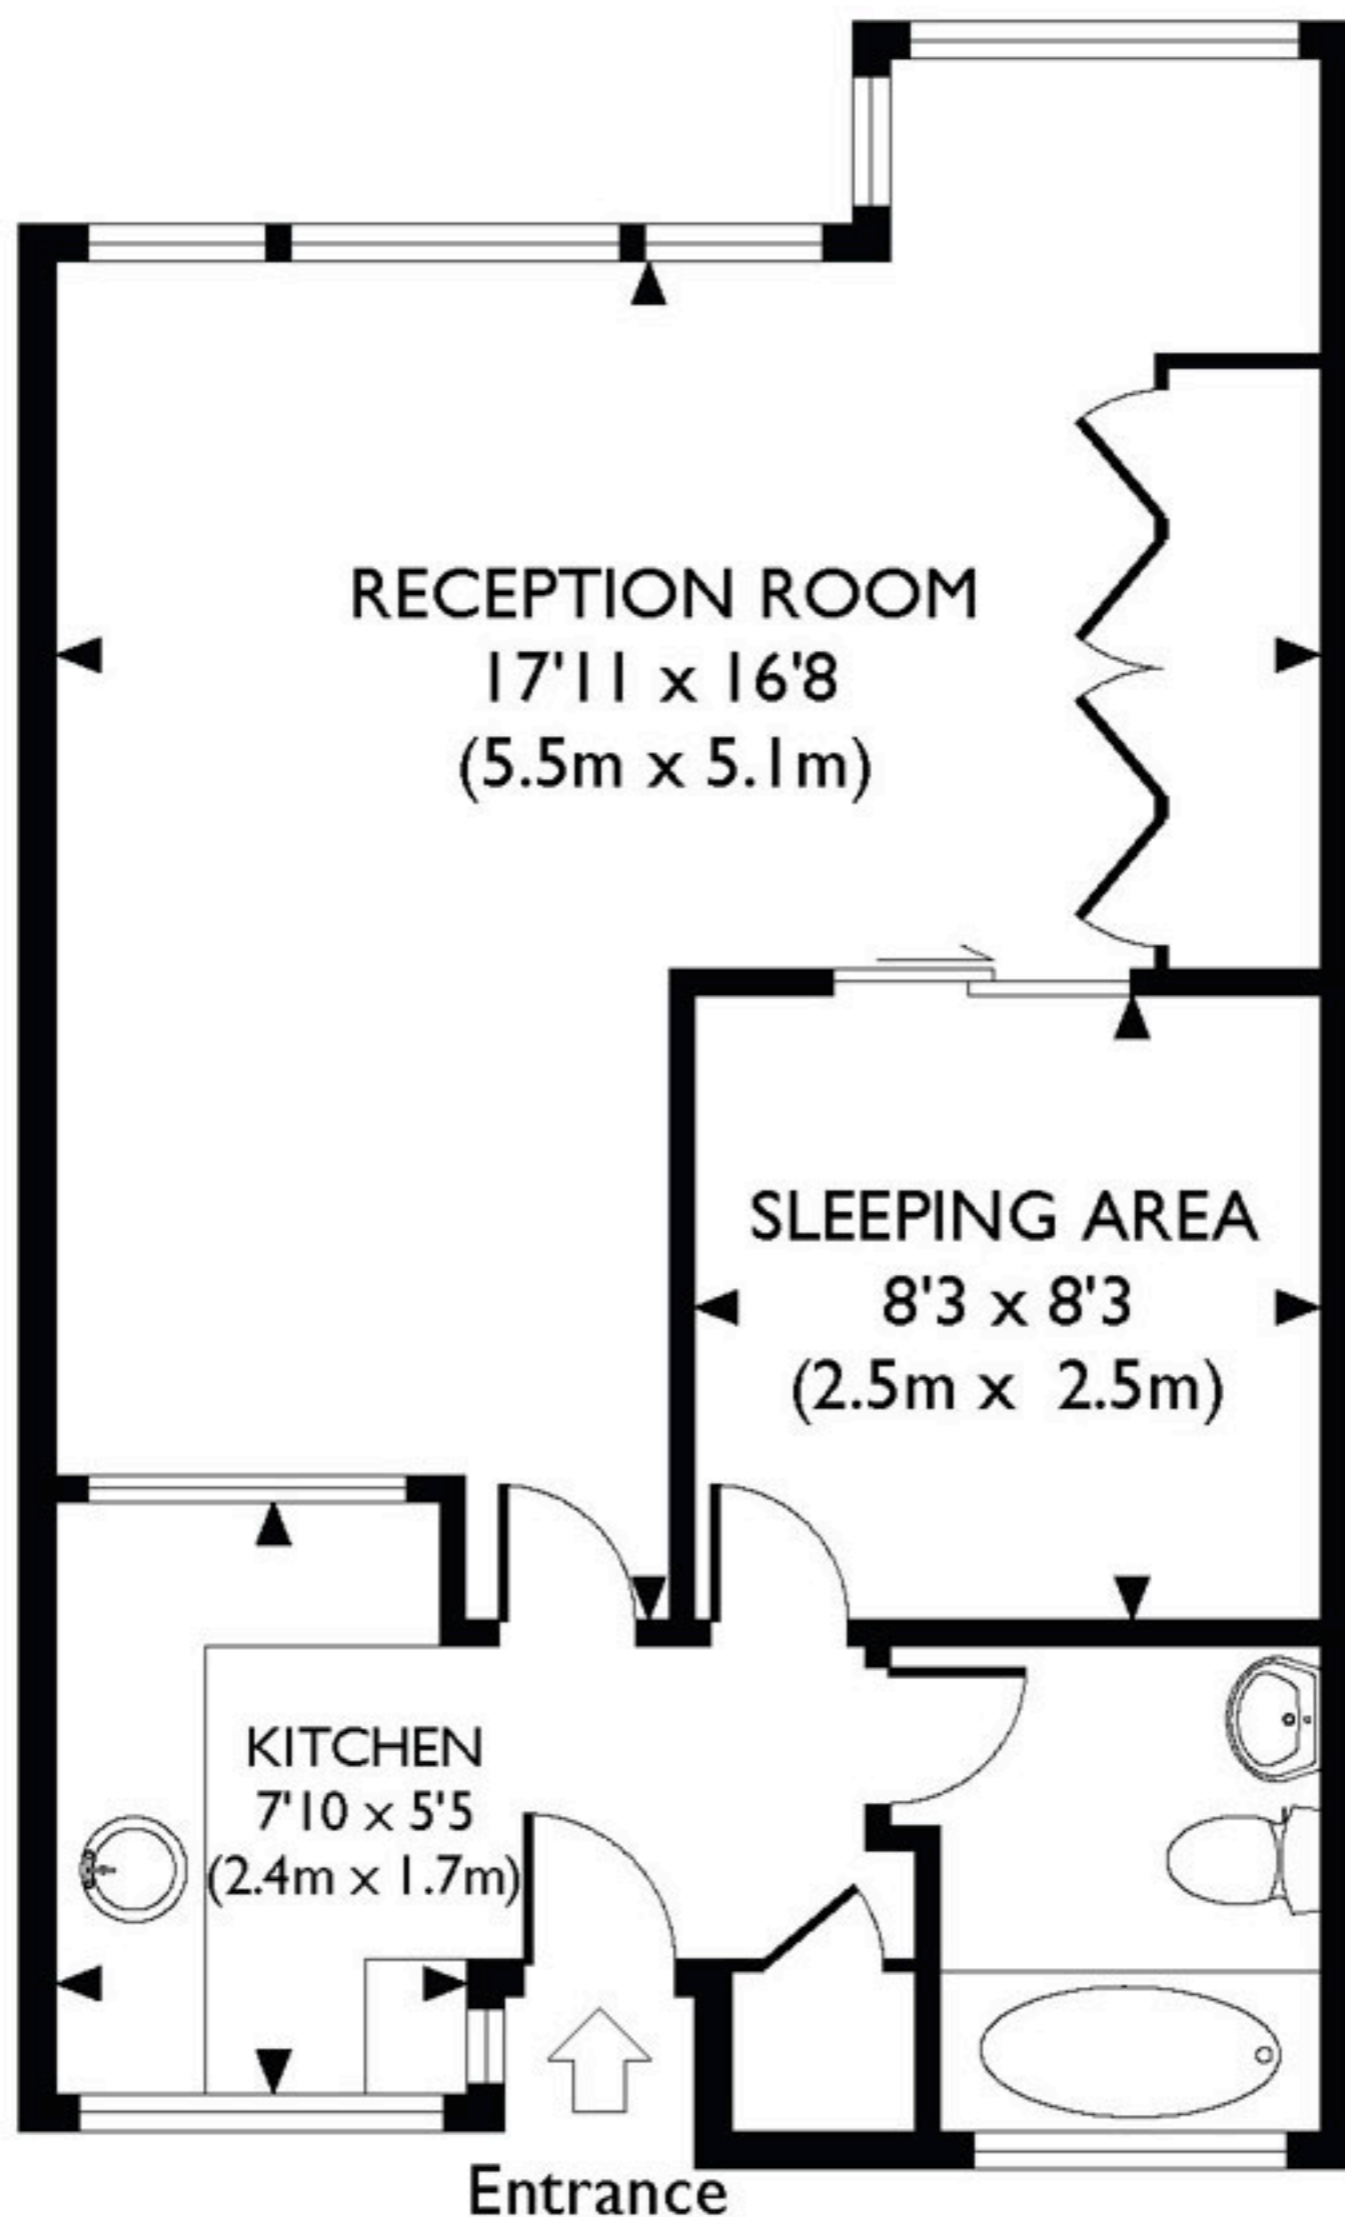

# Crescent House London, EC1

SECOND FLOOR  
GROSS INTERNAL  
FLOOR AREA 420 SQ FT

APPROX. GROSS INTERNAL FLOOR AREA 420 SQ FT / 39 SQ M