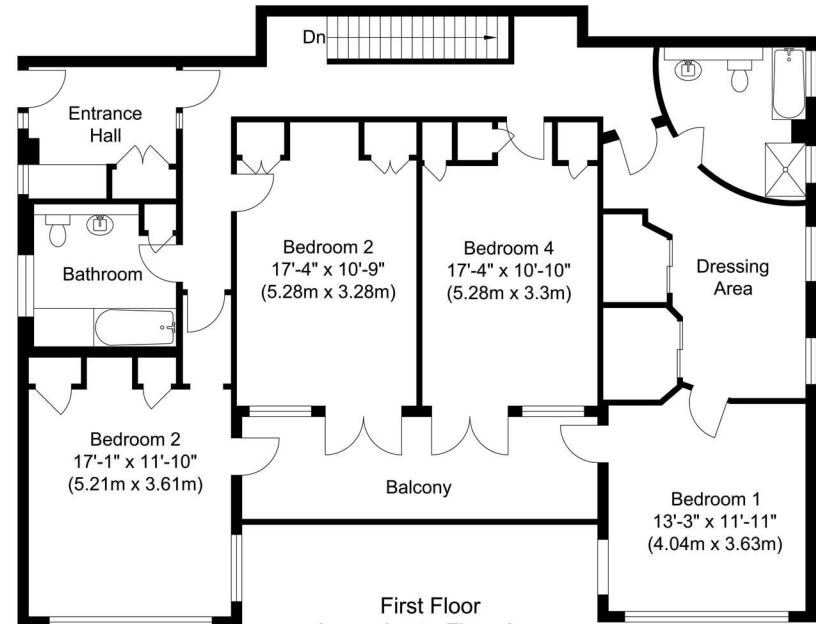

Ground Floor  
Approximate Floor Area  
1765.29 sq. ft.  
(164 sq. m)

First Floor  
Approximate Floor Area  
1558.61 sq. ft.  
(144.8 sq. m)

Whilst every attempt has been made to ensure the accuracy of the floor plan contained here, measurements of doors, windows, rooms and any other items are approximate and no responsibility is taken for any error, omission, or mis-statement. This plan is for illustrative purposes only and should be used as such by any prospective purchaser. The services, systems and appliances shown have not been tested and no guarantee as to their operability or efficiency can be given.