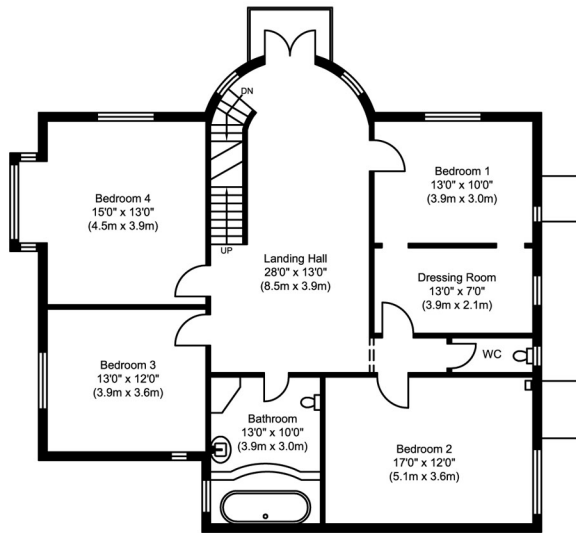

Ground Floor
Approximate Floor Area
1379.07 sq. ft.
(128.12 sq. m)

First Floor
Approximate Floor Area
1341.61 sq. ft.
(124.88 sq. m)

Second Floor
Approximate Floor Area
1076.39 sq. ft.
(100 sq. m)

Chatelaine

Whilst every attempt has been made to ensure the accuracy of the floor plan contained here, measurements of doors, windows, rooms and any other items are approximate and no responsibility is taken for any error, omission, or misstatement. This plan is for illustrative purposes only and should be used as such by any prospective purchaser. The services, systems and appliances shown have not been tested and no guarantee as to their operability or efficiency can be given.