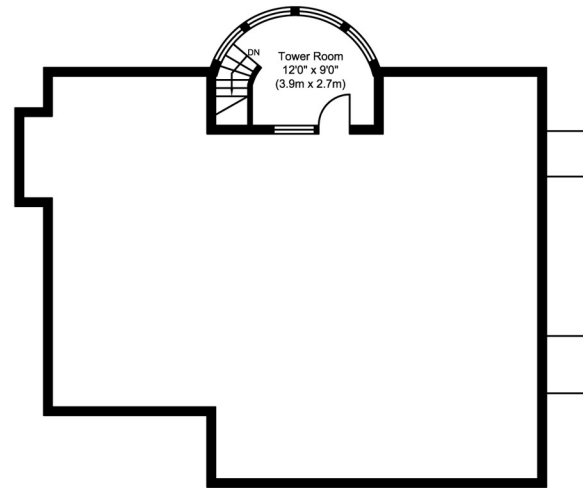

Ground Floor
Approximate Floor Area
1379.07 sq. ft.
(128.12 sq. m)

First Floor
Approximate Floor Area
1341.61 sq. ft.
(124.88 sq. m)

Second Floor
Approximate Floor Area
1076.39 sq. ft.
(100 sq. m)

Chatelaine

Whilst every attempt has been made to ensure the accuracy of the floor plan contained here, measurements of doors, windows, rooms and any other items are approximate and no responsibility is taken for any error, omission, or misstatement. This plan is for illustrative purposes only and should be used as such by any prospective purchaser. The services, systems and appliances shown have not been tested and no guarantee as to their operability or efficiency can be given.