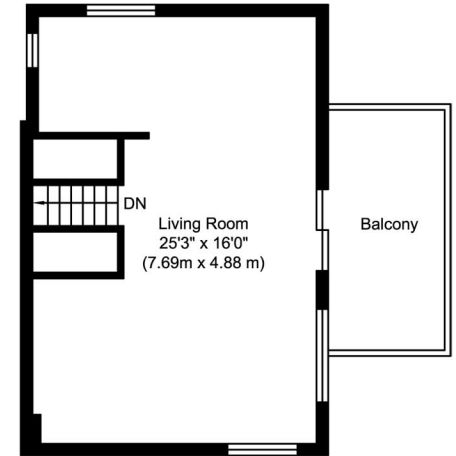

Ground Floor
Approximate Floor Area
1071.87 sq. ft.
(99.58 sq. m)

First Floor
Approximate Floor Area
497.72 sq. ft.
(46.24 sq. m)

Mezzanine
Approximate Floor Area
383.19 sq. ft.
(35.60 sq. m)

WHITELEAF

Whilst every attempt has been made to ensure the accuracy of the floor plan contained here, measurements of doors, windows, rooms and any other items are approximate and no responsibility is taken for any error, omission, or misstatement. This plan is for illustrative purposes only and should be used as such by any prospective purchaser. The services, systems and appliances shown have not been tested and no guarantee as to their operability or efficiency can be given.