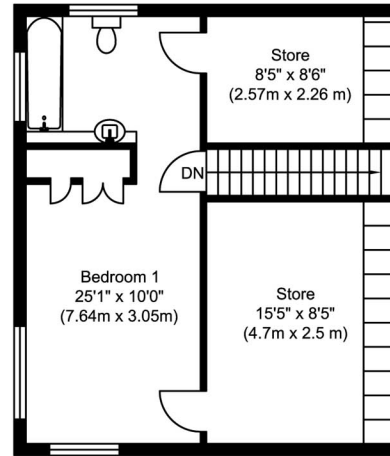

Ground Floor
Approximate Floor Area
1071.87 sq. ft.
(99.58 sq. m)

First Floor
Approximate Floor Area
497.72 sq. ft.
(46.24 sq. m)

Mezzanine
Approximate Floor Area
383.19 sq. ft.
(35.60 sq. m)

WHITELEAF

Whilst every attempt has been made to ensure the accuracy of the floor plan contained here, measurements of doors, windows, rooms and any other items are approximate and no responsibility is taken for any error, omission, or misstatement. This plan is for illustrative purposes only and should be used as such by any prospective purchaser. The services, systems and appliances shown have not been tested and no guarantee as to their operability or efficiency can be given.