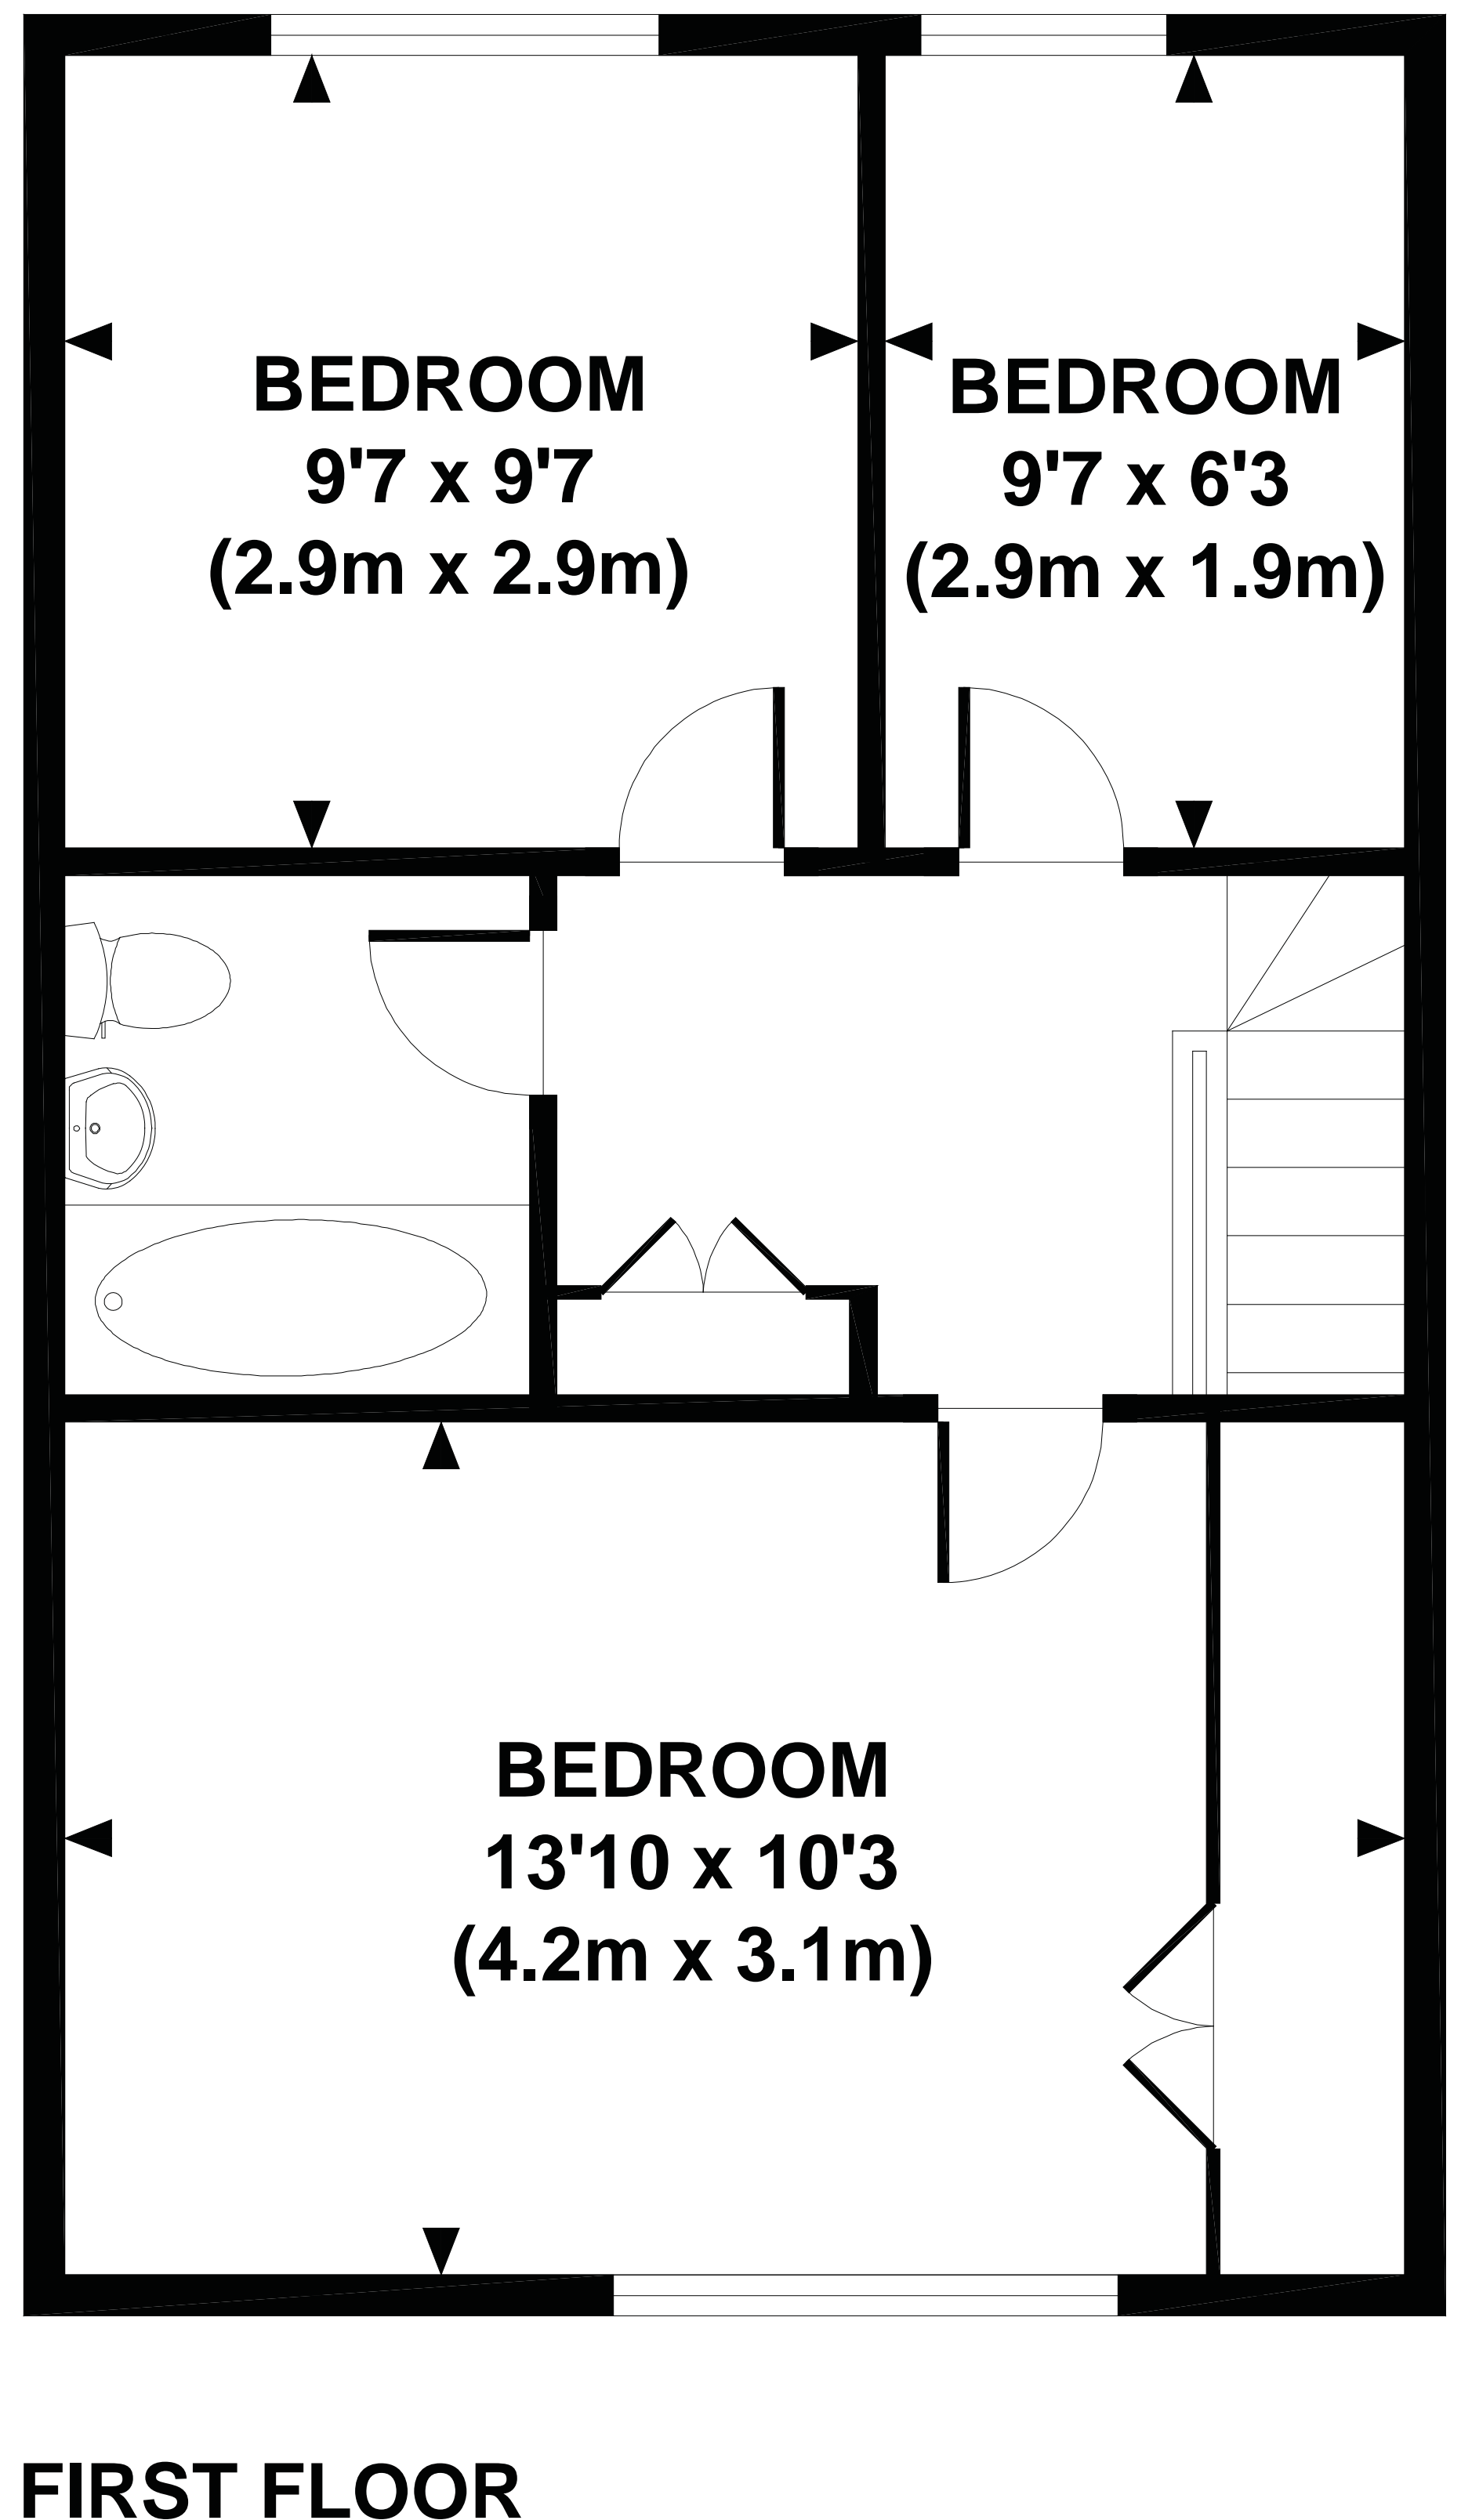

WEY MEDE

Approx. gross internal area
883 Sq.Ft. / 82 Sq.M.

Illustration for identification purposes only next to scale.

* As defined by RICH - Code of measuring practice.