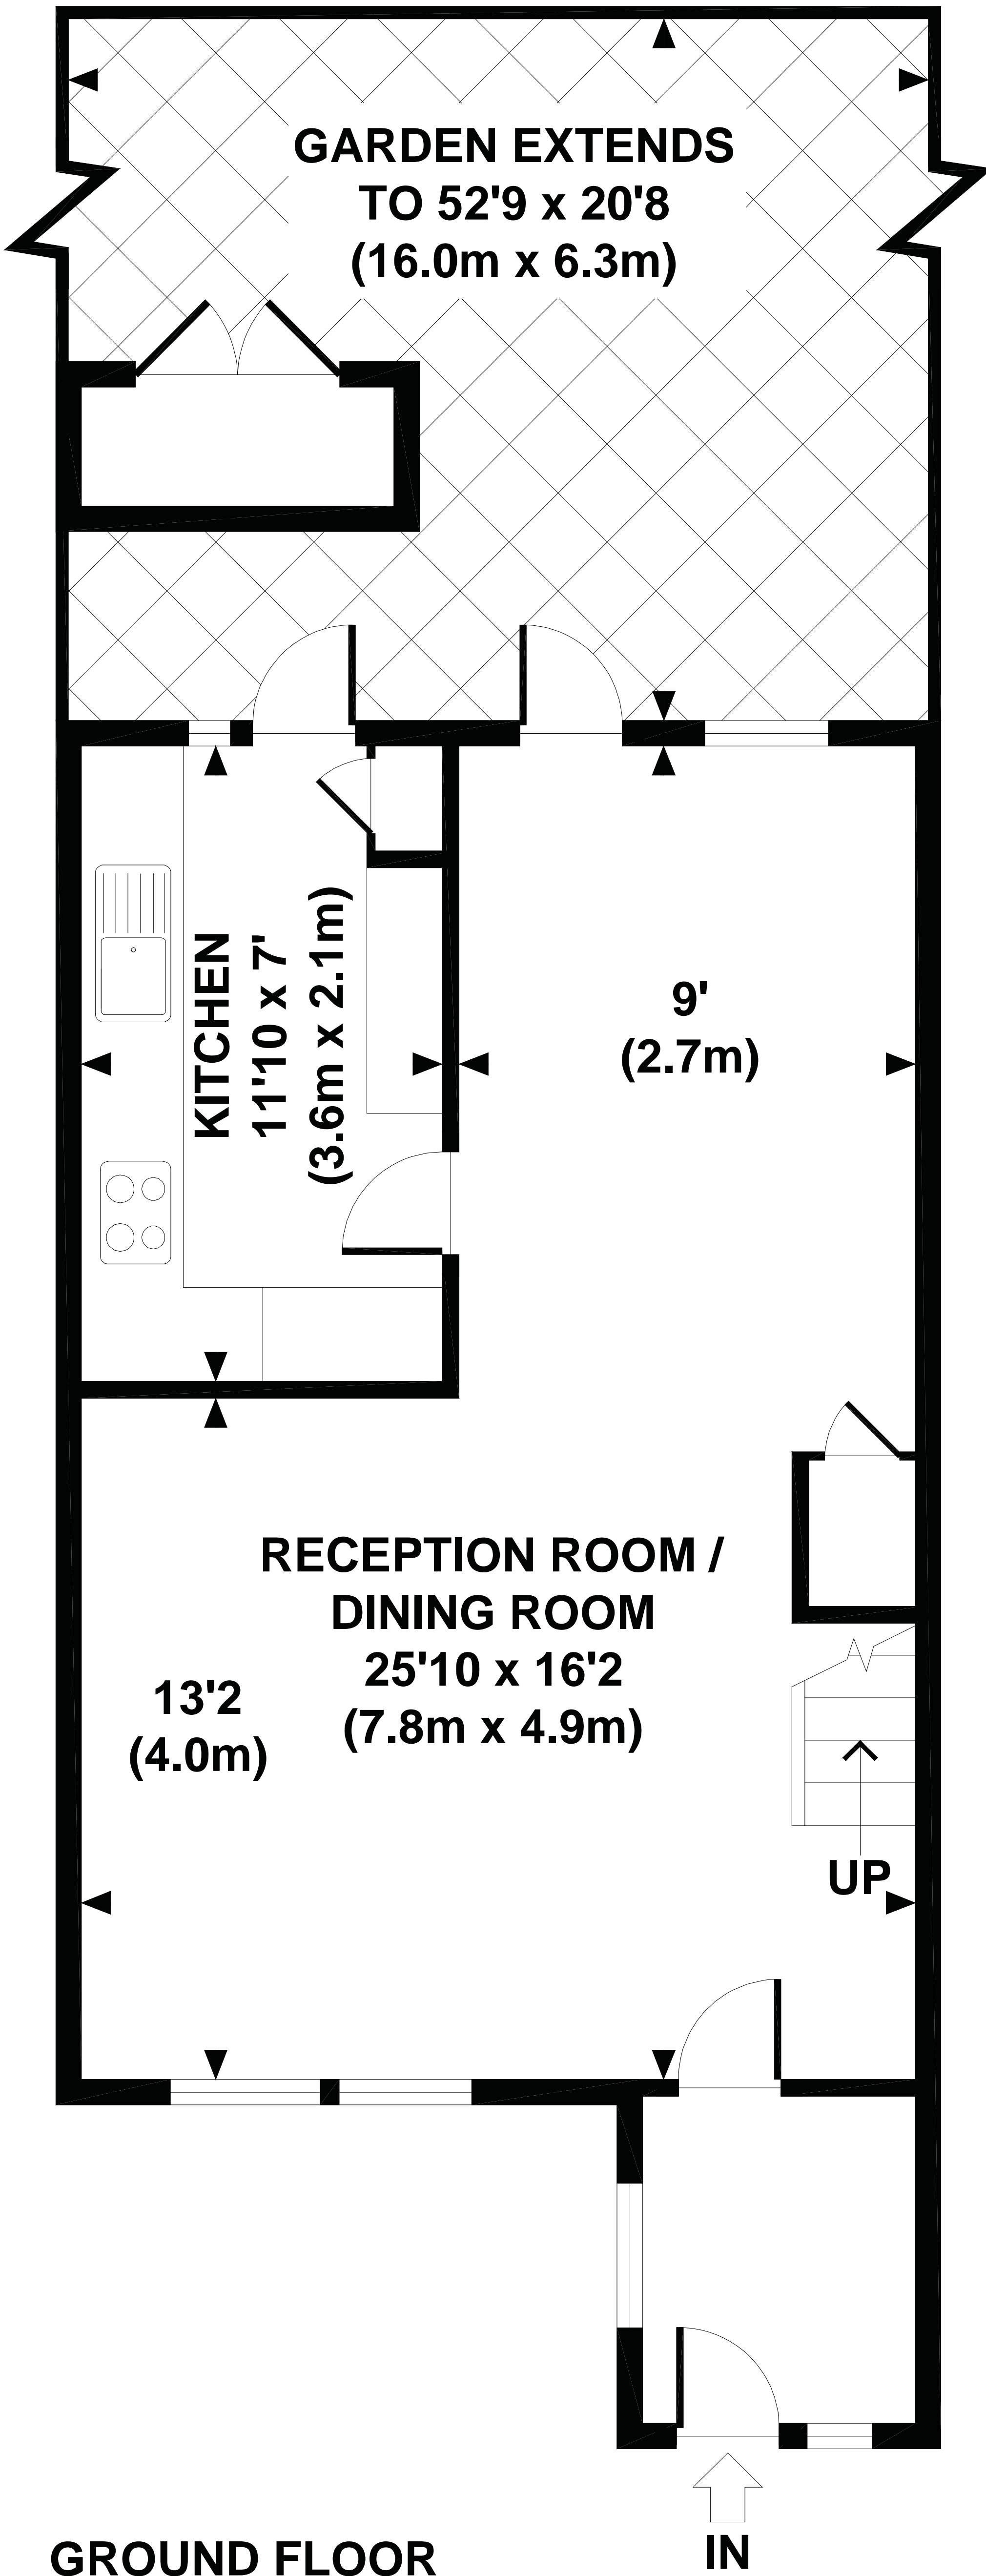

WEY MEDE

Approx. gross internal area
883 Sq.Ft. / 82 Sq.M.

Illustration for identification purposes only next to scale.

* As defined by RICH - Code of measuring practice.