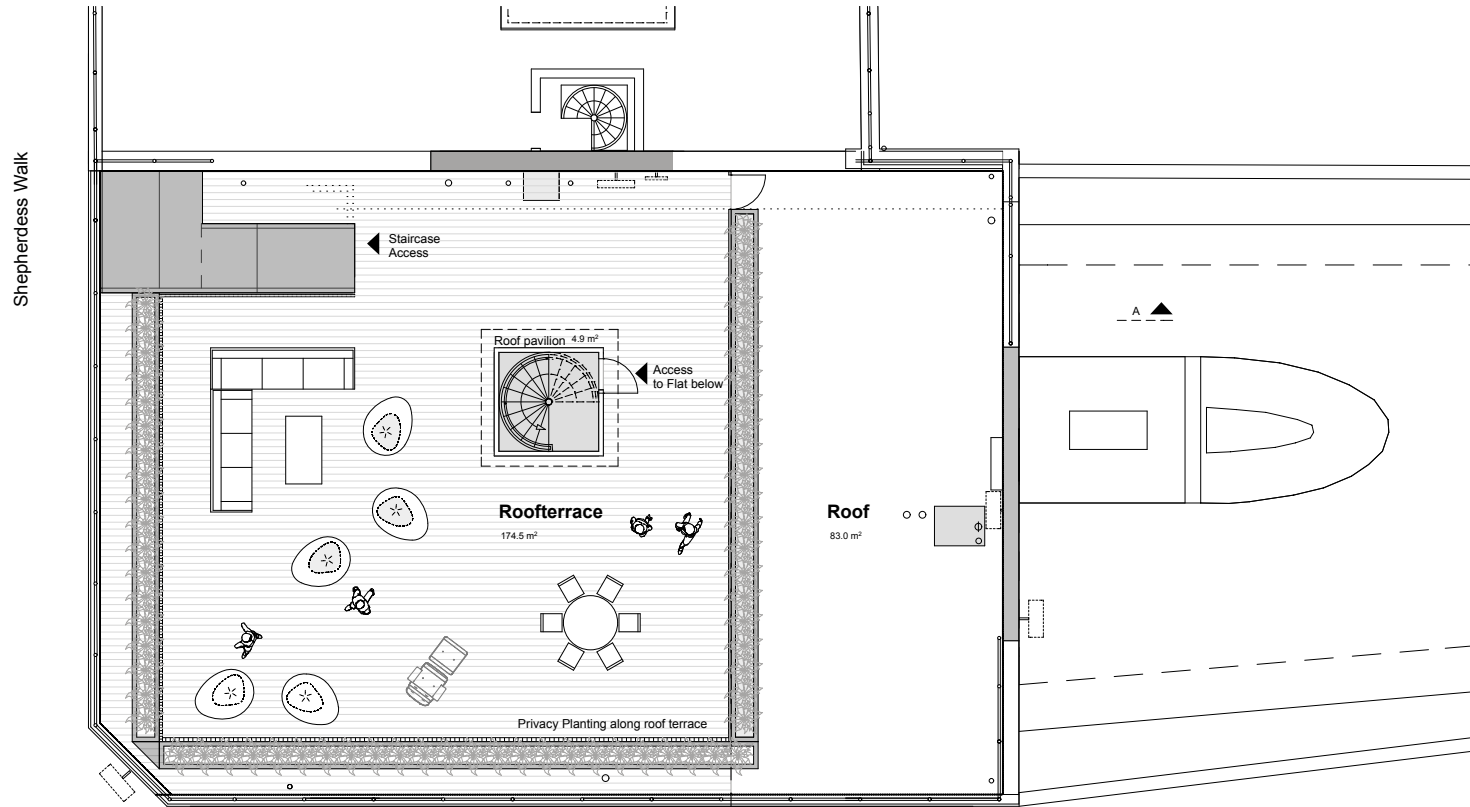

REV	DATE	DESCRIPTION	REV	DATE	DESCRIPTION	REV	DATE	DESCRIPTION

	22 SHEPHERDESS WALK, LONDON N1 4TH FLOOR PLAN - PENTHOUSE EXISTING PRESENTATION ISSUE	22 SHEPHERDESS WALK, LONDON N1 4TH FLOOR PLAN - PENTHOUSE EXISTING PRESENTATION ISSUE	08.03.2013	SCALE: 1:100 @ A3 REV /
	DRAWN: TM CHECKED: MI	ISSUE DATE:	SCALE:	REV:

ROOFTERRACE 274.6 m²
 Underwood Row

1 2 5M

REV	DATE	DESCRIPTION	REV	DATE	DESCRIPTION	REV	DATE	DESCRIPTION

	30 & 32 FOUNDERS STREET LONDON E1 3JG A STUCKARDIA 3/2 A 1978 WIKER	T 020 4632 70 01 00 01 F A 4032 980 2000 20	E 020 4632 9807 W WWW.SIRS.CO.UK
	22 SHEPHERDESS WALK, LONDON N1		DRAWN TM CHECKED MI
ROOFPLAN EXISTING		SCALE 1:100 @ A3	
PRESENTATION ISSUE ISSUE DATE 08.03.2013			REV /