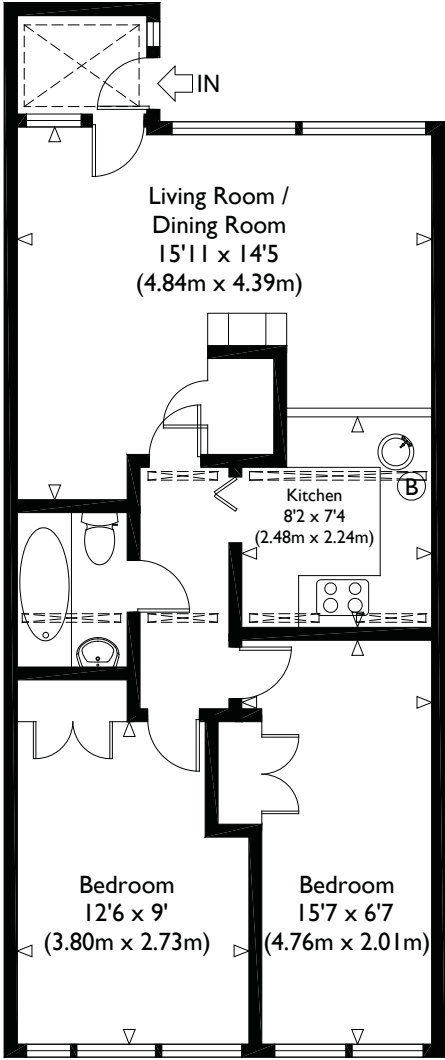

Combe Avenue London, SE3

Approximate Gross Internal Floor Area : 589 sq ft / 54.7 sq m

First Floor

Illustration for identification purposes only, measurements are approximate, not to scale.