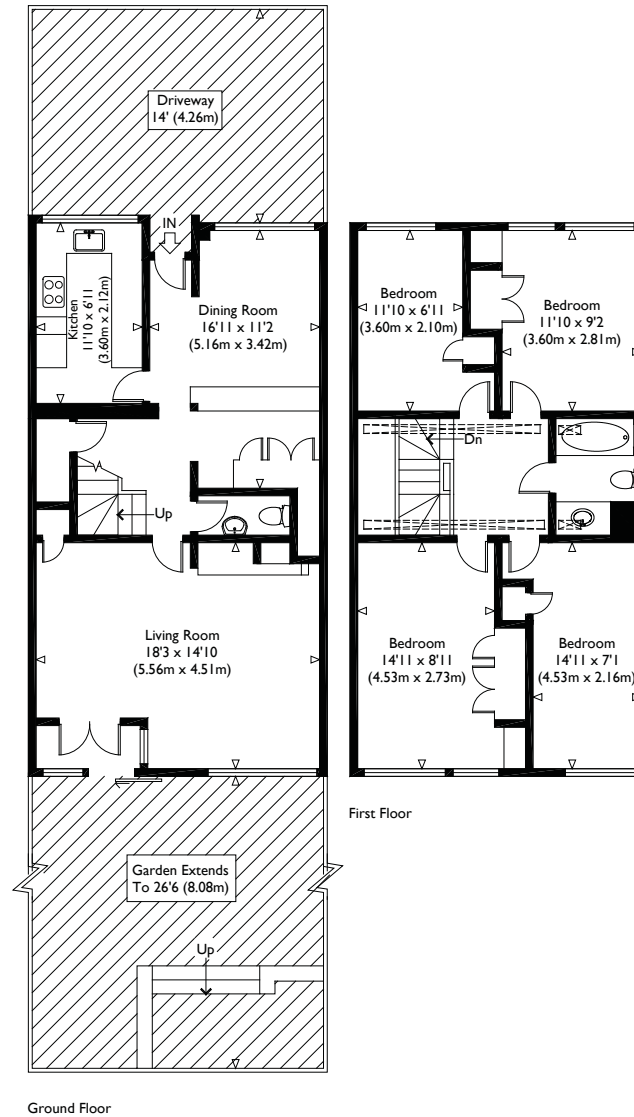

Jacksons Lane, London, N6

Approximate Gross Internal Floor Area : 1307 sq ft / 121.4 sq m

Illustration for identification purposes only, measurements are approximate, not to scale.