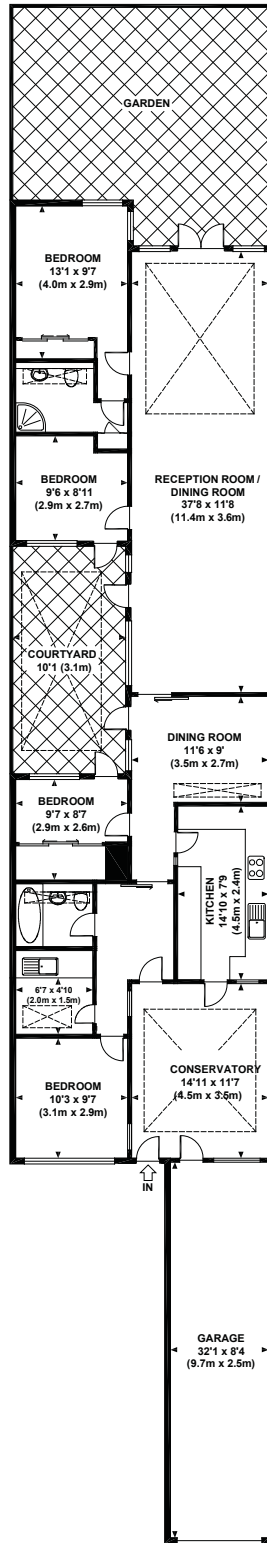

THE RYDE

Approx. gross internal area

1496 Sq.Ft. / 139 Sq.M.

1765 Sq.Ft. / 164 Sq.M. Inc. Garage

Illustration for identification purposes only next to scale.

* As defined by RICH - Code of measuring practice.