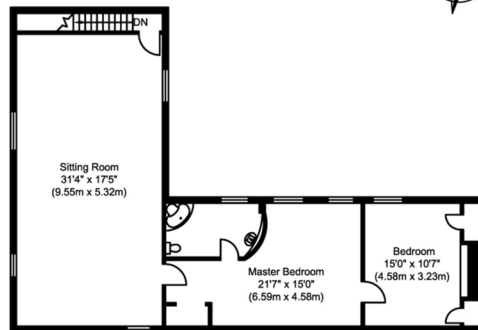

Ground Floor
Approximate Floor Area
1959 sq. ft.
(182 sq. m)

First Floor
Approximate Floor Area
424.09 sq. ft.
(39.40 sq. m)

First Floor
Approximate Floor Area
1034 sq. ft.
(96.07 sq. m)

✿ Bovingdon Green

Whilst every attempt has been made to ensure the accuracy of the floor plan contained here, measurements of doors, windows, rooms and any other items are approximate and no responsibility is taken for any error, omission, or mis-statement. This plan is for illustrative purposes only and should be used as such by any prospective purchaser or tenant. The services, systems and appliances shown have not been tested and no guarantee as to their operability or efficiency can be given.