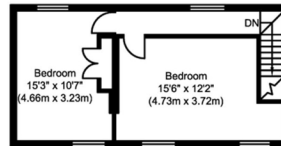

Ground Floor
Approximate Floor Area
1959 sq. ft.
(182 sq. m)

First Floor
Approximate Floor Area
424.09 sq. ft.
(39.40 sq. m)

First Floor
Approximate Floor Area
1034 sq. ft.
(96.07 sq. m)

✿ Bovingdon Green

Whilst every attempt has been made to ensure the accuracy of the floor plan contained here, measurements of doors, windows, rooms and any other items are approximate and no responsibility is taken for any error, omission, or mis-statement. This plan is for illustrative purposes only and should be used as such by any prospective purchaser or tenant. The services, systems and appliances shown have not been tested and no guarantee as to their operability or efficiency can be given.