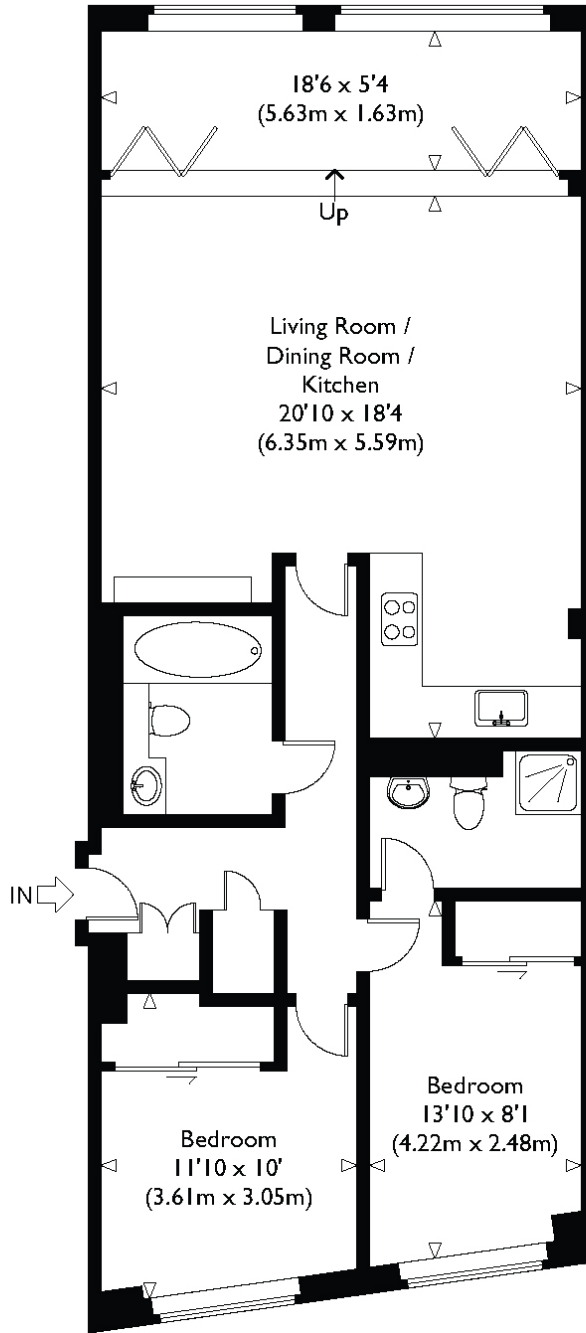

Gillett Place London, E8

Approximate Gross Internal Floor Area : 870 sq ft / 80.8 sq m

Ground Floor

Illustration for identification purposes only, measurements are approximate, not to scale.