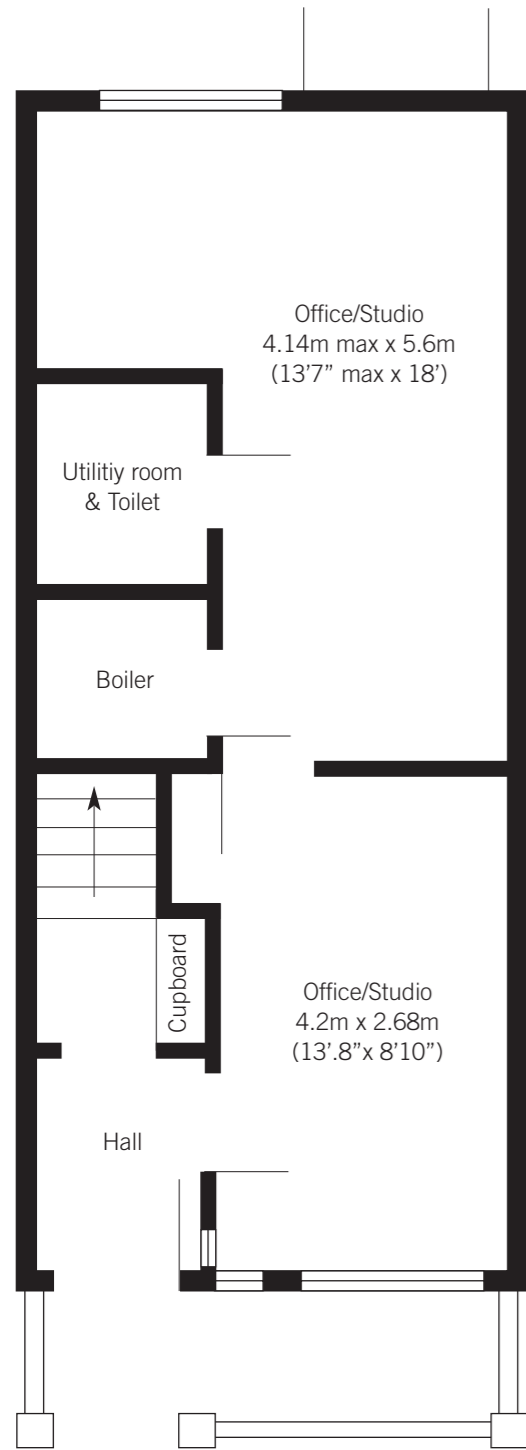

Old Maynards Sweet Factory

Total area approx. 148.5 sq. metres (1534.6 sq. feet)

Whilst every attempt has been made to ensure the accuracy of the floor plan contained here, measurements of doors windows, rooms and any other items are approximate and no responsibility is taken for any error, omission, or mis-statement. This plan is for illustrative purposes only and should be used as such by any prospective purchaser.

Garden

Ground Floor

Aprox 47.7 sq metres (513 sq. feet)

First Floor

Aprox 41.4 sq metres (446 sq. feet)

Second Floor

Aprox 37.3 sq metres (401.9 sq. feet)

Third Floor

Aprox 22.15 sq metres (242.2 sq. feet)