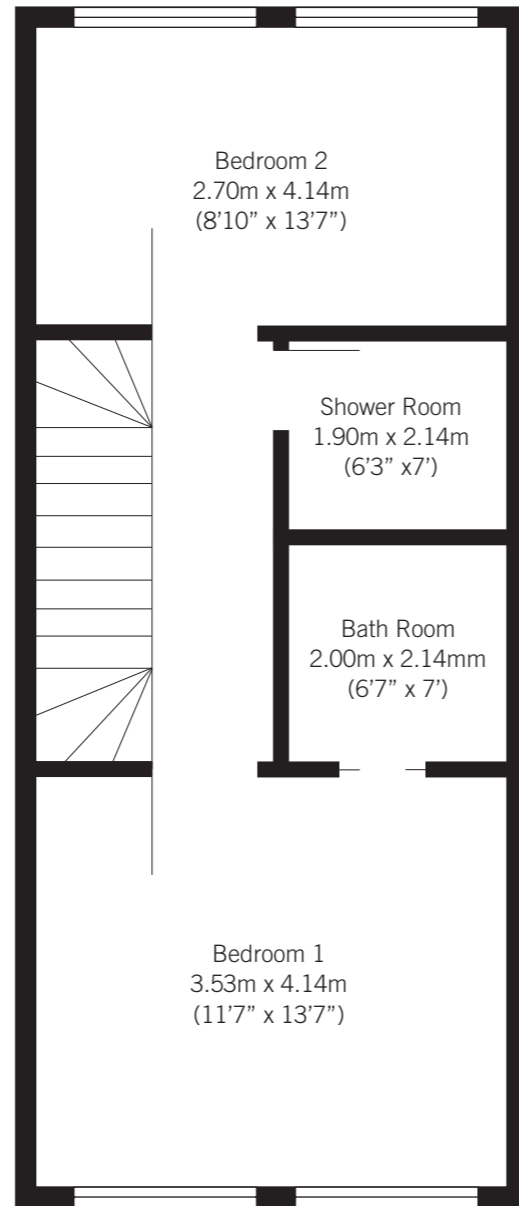

Old Maynards Sweet Factory

Total area approx. 148.5 sq. metres (1534.6 sq. feet)

Whilst every attempt has been made to ensure the accuracy of the floor plan contained here, measurements of doors windows, rooms and any other items are approximate and no responsibility is taken for any error, omission, or mis-statement. This plan is for illustrative purposes only and should be used as such by any prospective purchaser.

Garden

Ground Floor

Aprox 47.7 sq metres (513 sq. feet)

First Floor

Aprox 41.4 sq metres (446 sq. feet)

Second Floor

Aprox 37.3 sq metres (401.9 sq. feet)

Third Floor

Aprox 22.15 sq metres (242.2 sq. feet)