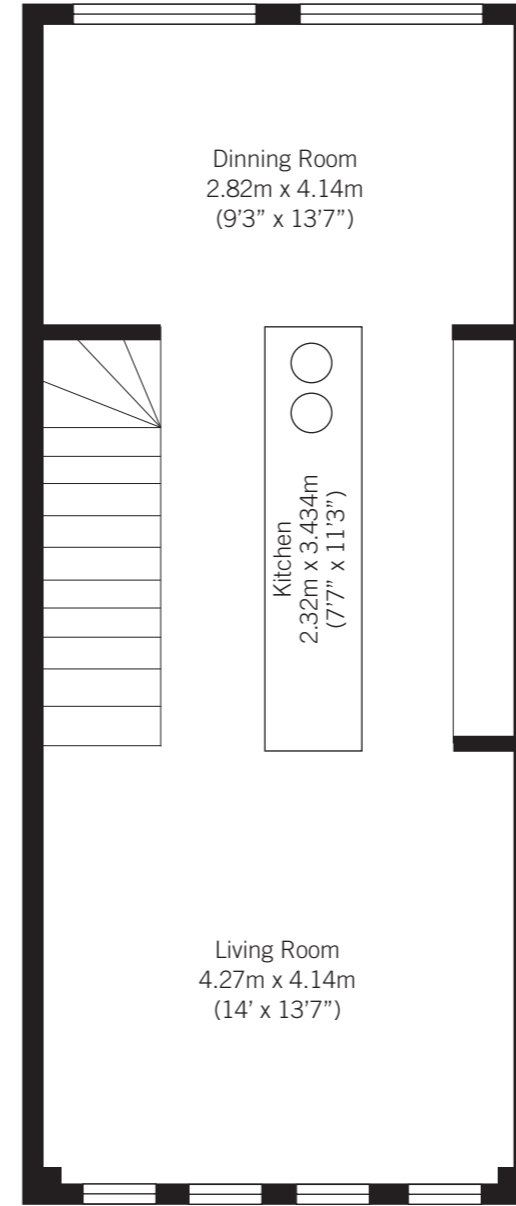

Old Maynards Sweet Factory

Total area approx. 148.5 sq. metres (1534.6 sq. feet)

Whilst every attempt has been made to ensure the accuracy of the floor plan contained here, measurements of doors windows, rooms and any other items are approximate and no responsibility is taken for any error, omission, or mis-statement. This plan is for illustrative purposes only and should be used as such by any prospective purchaser.

Garden

Ground Floor

Aprox 47.7 sq metres (513 sq. feet)

First Floor

Aprox 41.4 sq metres (446 sq. feet)

Second Floor

Aprox 37.3 sq metres (401.9 sq. feet)

Third Floor

Aprox 22.15 sq metres (242.2 sq. feet)