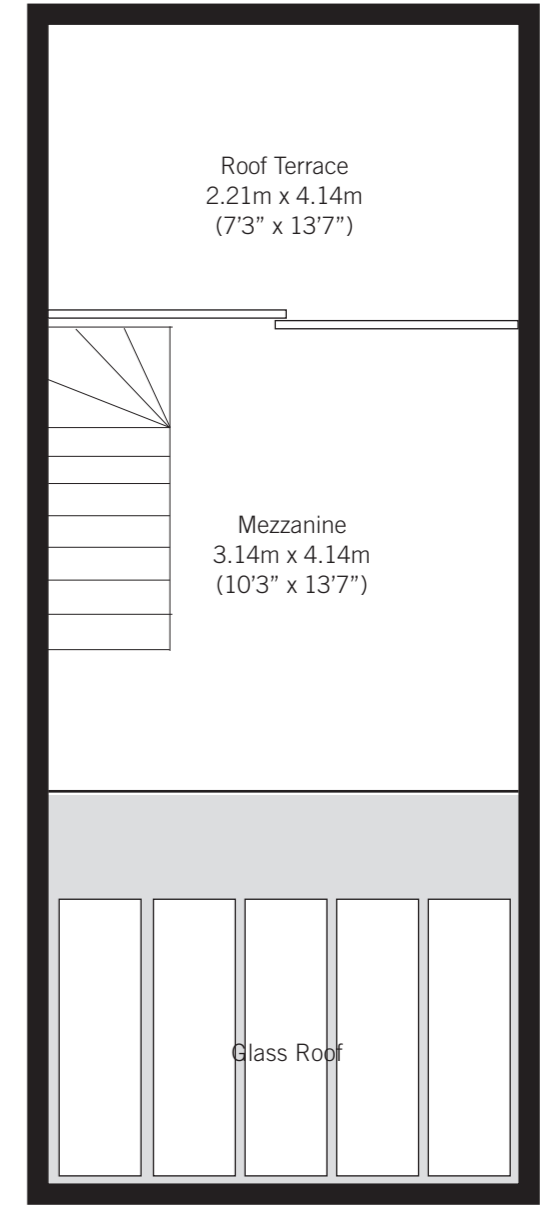

Old Maynards Sweet Factory

Total area approx. 148.5 sq. metres (1534.6 sq. feet)

Whilst every attempt has been made to ensure the accuracy of the floor plan contained here, measurements of doors windows, rooms and any other items are approximate and no responsibility is taken for any error, omission, or mis-statement. This plan is for illustrative purposes only and should be used as such by any prospective purchaser.

Garden

Ground Floor

Aprox 47.7 sq metres (513 sq. feet)

First Floor

Aprox 41.4 sq metres (446 sq. feet)

Second Floor

Aprox 37.3 sq metres (401.9 sq. feet)

Third Floor

Aprox 22.15 sq metres (242.2 sq. feet)